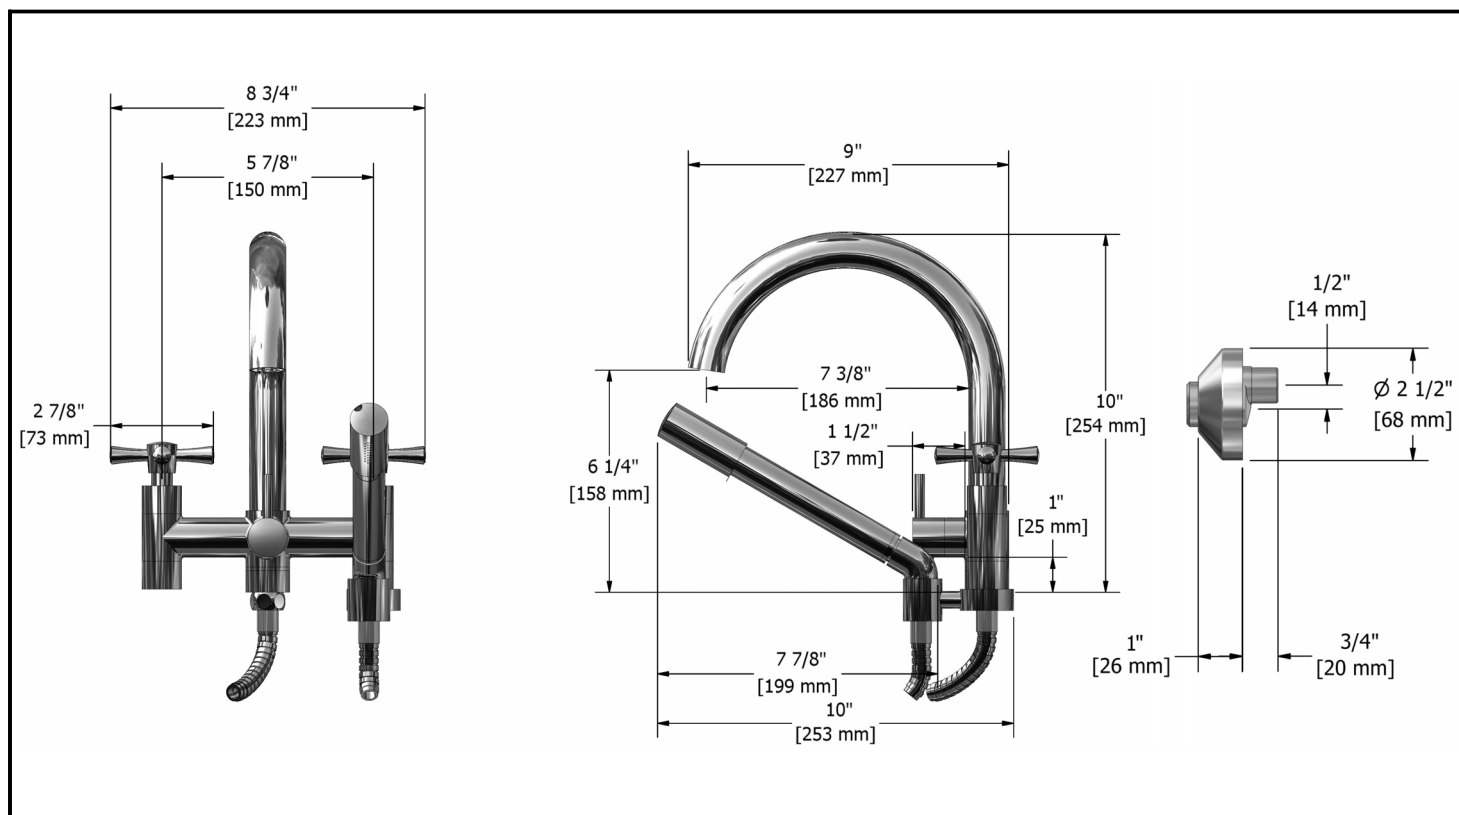

6" Tub faucet with hand shower

ED06+XX

Specifications

Descriptions

- 3/4" gas female inlet
- Ceramic cartridge
- Double check valve
- Solid brass
- 1 jet hand shower

Available colors

- C : Chrome
- BN : Brushed nickel (PVD)

Flows

- Max. flow 44 L/min, 11.6 gpm (US) 60psi

Cartridges

- Hot: #401-280
- Cold: #401-279

Certifications

- ASME A112.18.1
- CSA B125.1

Warranty

The Riobel inc. product carries a limited LIFETIME warranty on the finish Chrome, Gold (PVD), Brushed nickel (PVD), Night brushed (PVD), Polished nickel (PVD) and all working parts and is guaranteed from the initial date of purchase against all manufacturing defects. Other finished 1 year.