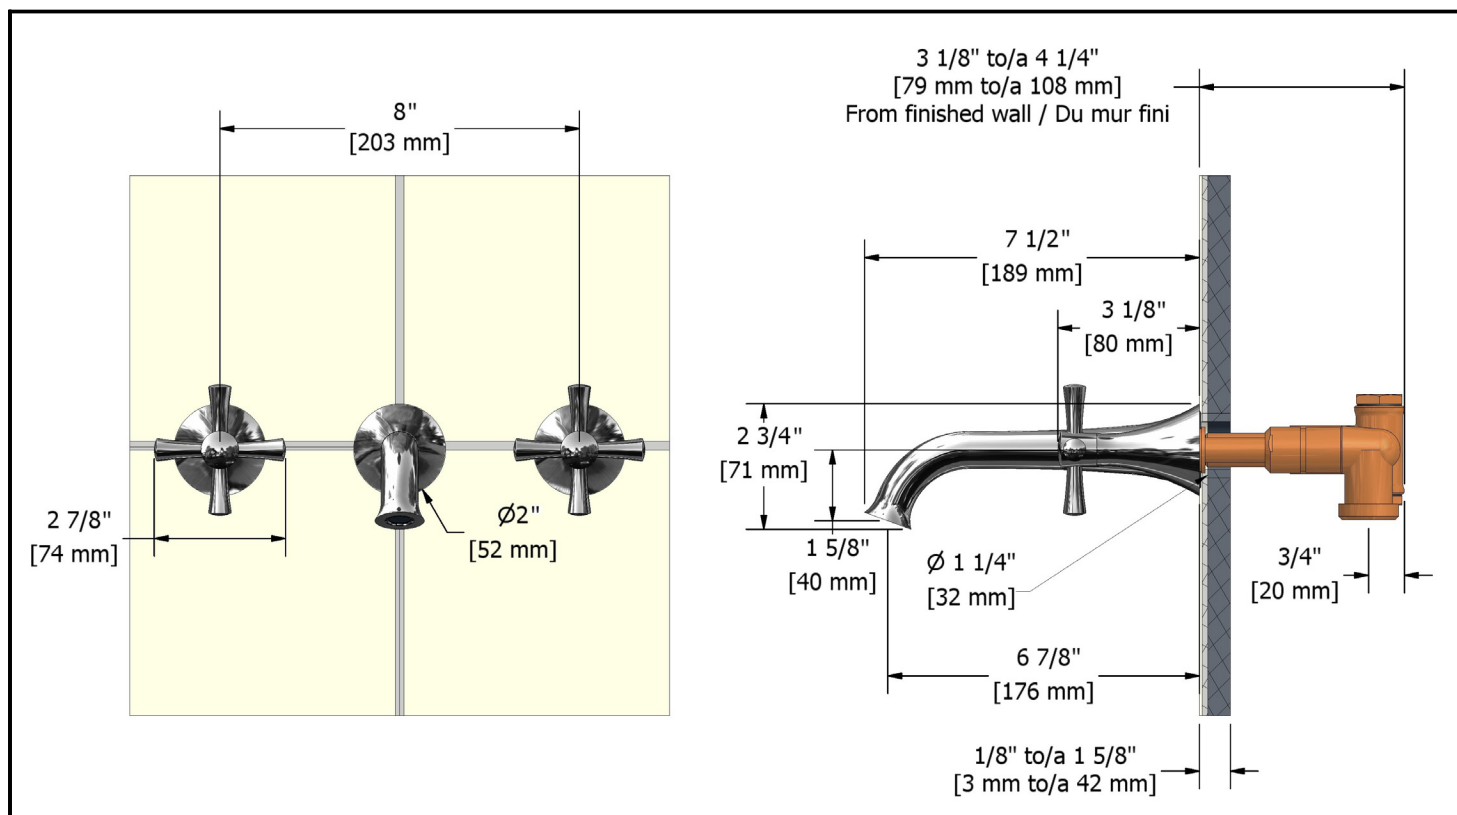

8" Wall mount tub faucet

ED05+XX

Specifications

Descriptions

- ½" female inlet NPT
- Ceramic cartridge
- Solid brass

Available colors

- C : Chrome
- BN : Brushed nickel (PVD)

Flows

- Max. flow 40 L/min, 10.5 gpm (US) 60psi

Cartridges

- Hot: #401-451
- Cold: #401-452

Certifications

- ASME A112.18.1
- CSA B125.1
- CMR248 Approval

Warranty

The Riobel inc. product carries a limited LIFETIME warranty on the finish Chrome, Gold (PVD), Brushed nickel (PVD), Night brushed (PVD), Polished nickel (PVD) and all working parts and is guaranteed from the initial date of purchase against all manufacturing defects. Other finished 1 year.