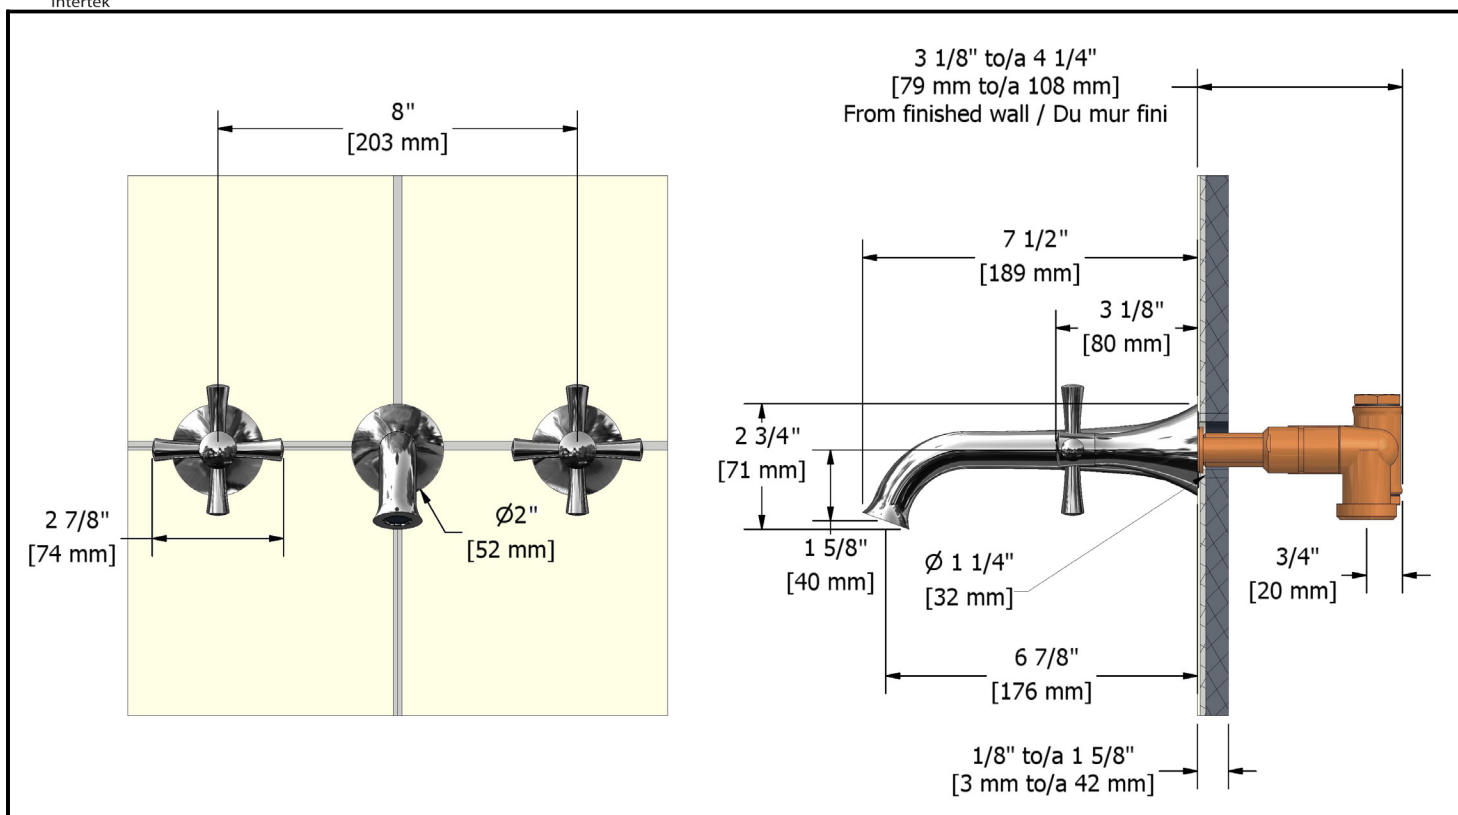

8" Falling water faucet

ED03+XX

Specifications

Descriptions

- ½" female inlet NPT
- Ceramic cartridge
- Solid brass

Available colors

- C : Chrome
- BN : Brushed nickel (PVD)

Flows

- Max. flow 5.7 L/min, 1.5 gpm (US) 60psi

Cartridges

- Hot: #401-451
- Cold: #401-452

Certifications

- ASME A112.18.1
- NSF61
- CSA B125.1
- CMR248 Approval

Warranty

The Riobel inc. product carries a limited LIFETIME warranty on the finish Chrome, Gold (PVD), Brushed nickel (PVD), Night brushed (PVD), Polished nickel (PVD) and all working parts and is guaranteed from the initial date of purchase against all manufacturing defects. Other finished 1 year.