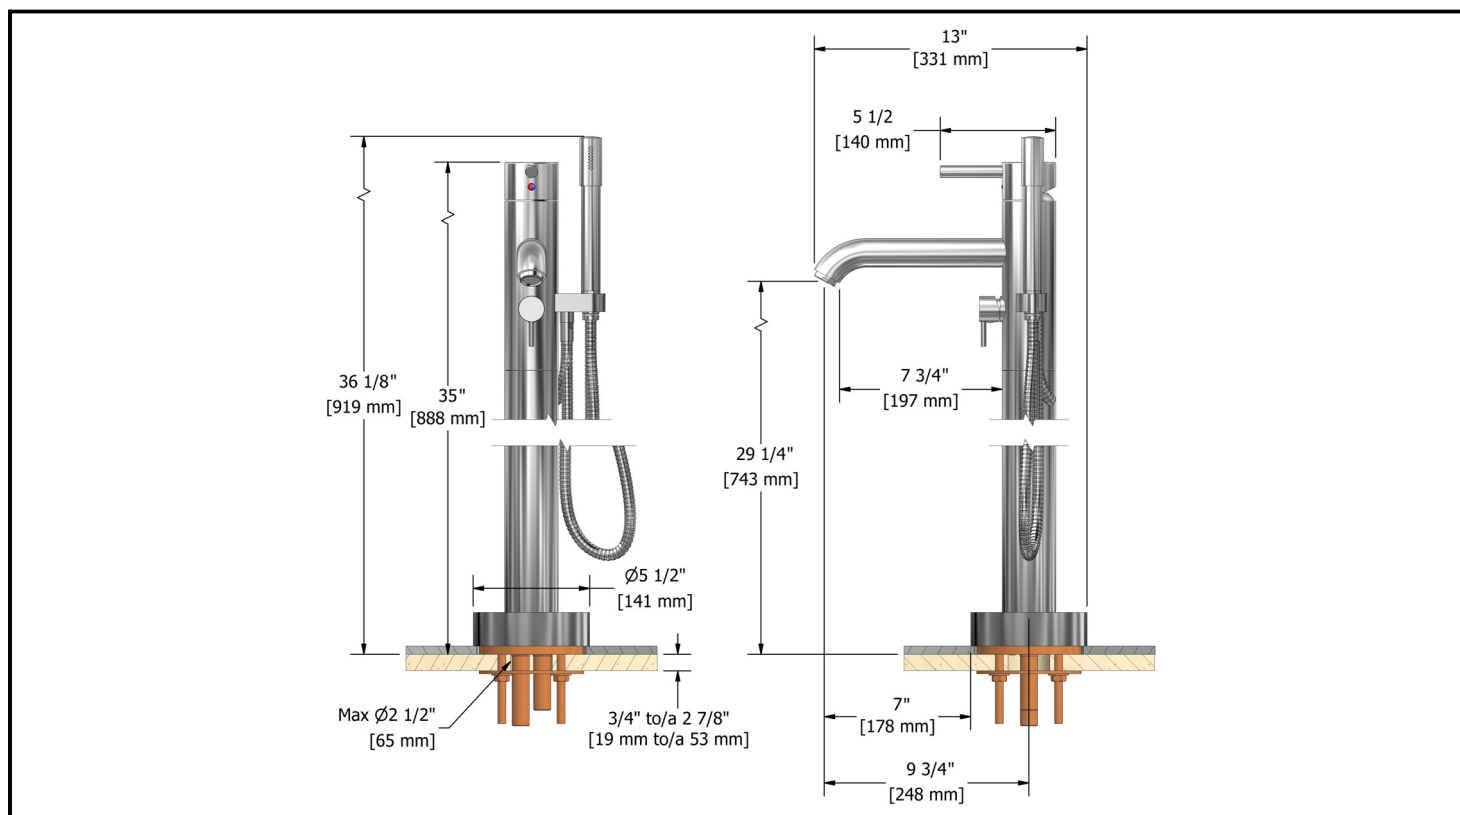

Single hole bath faucet with hand shower

CS33XX

Specifications

Descriptions

- ½" male inlet NPT
- Ceramic cartridge
- Solid brass
- 1 jet hand shower
- 2 parts; Rough and trim

Available colors

- C : Chrome
- BN : Brushed nickel (PVD)

Flows

- Max. flow 46 L/min, 12 gpm (US) 60psi

Cartridges

- 401-005
- 401-039

Certifications

- ASME A112.18.1
- CSA B125.1
- CMR248 Approval

Warranty

The Riobel inc. product carries a limited LIFETIME warranty on the finish Chrome, Gold (PVD), Brushed nickel (PVD), Night brushed (PVD), Polished nickel (PVD) and all working parts and is guaranteed from the initial date of purchase against all manufacturing defects. Other finished 1 year.