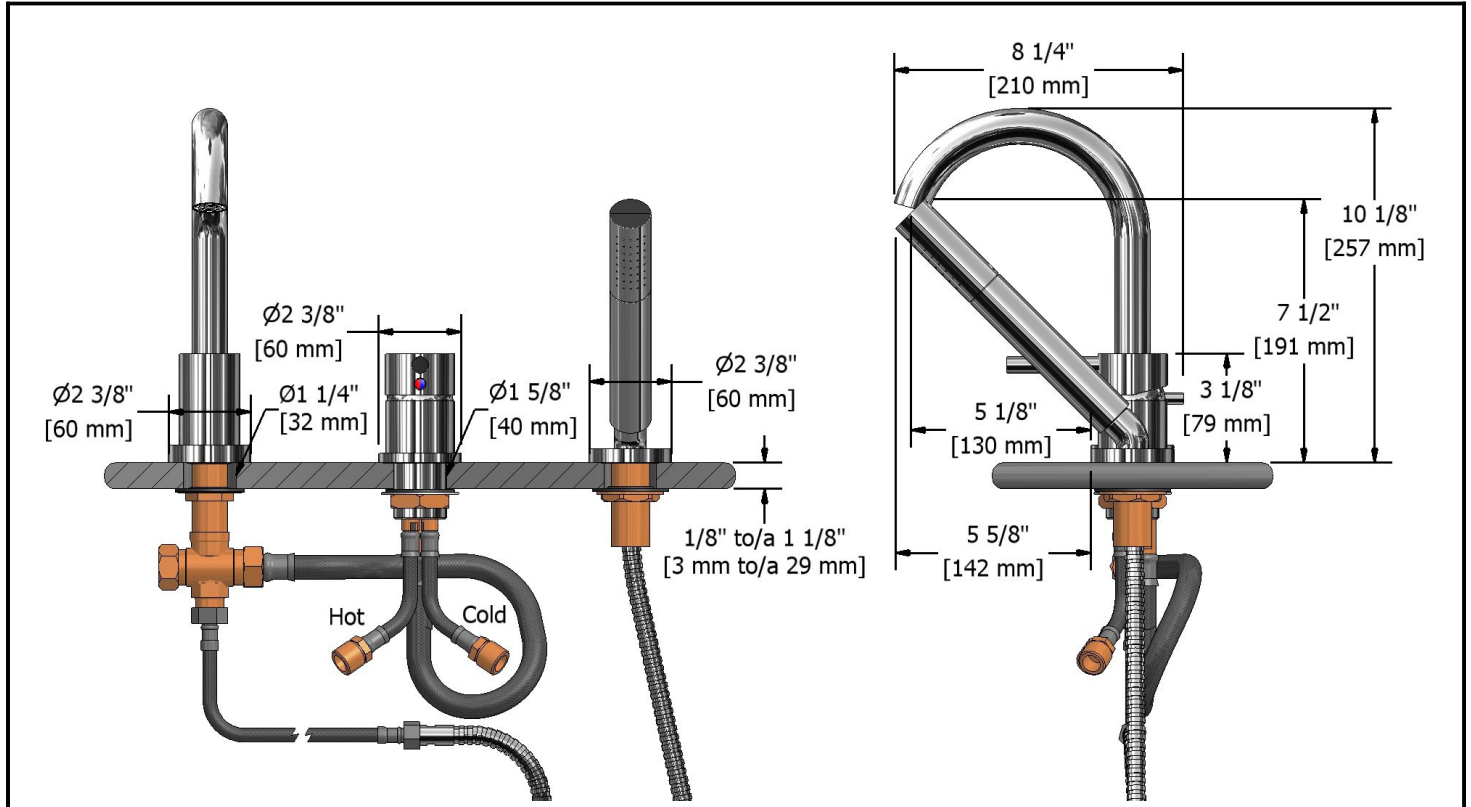

Warranty

The Riobel inc. product carries a limited LIFETIME warranty on the finish Chrome, Gold (PVD), Brushed nickel (PVD), Night brushed (PVD), Polished nickel (PVD) and all working parts and is guaranteed from the initial date of purchase against all manufacturing defects. Other finished 1 year.

Customer service

Ontario, West Canada : 888-287-5354 Quebec, Maritimes, United States : 866-473-8442