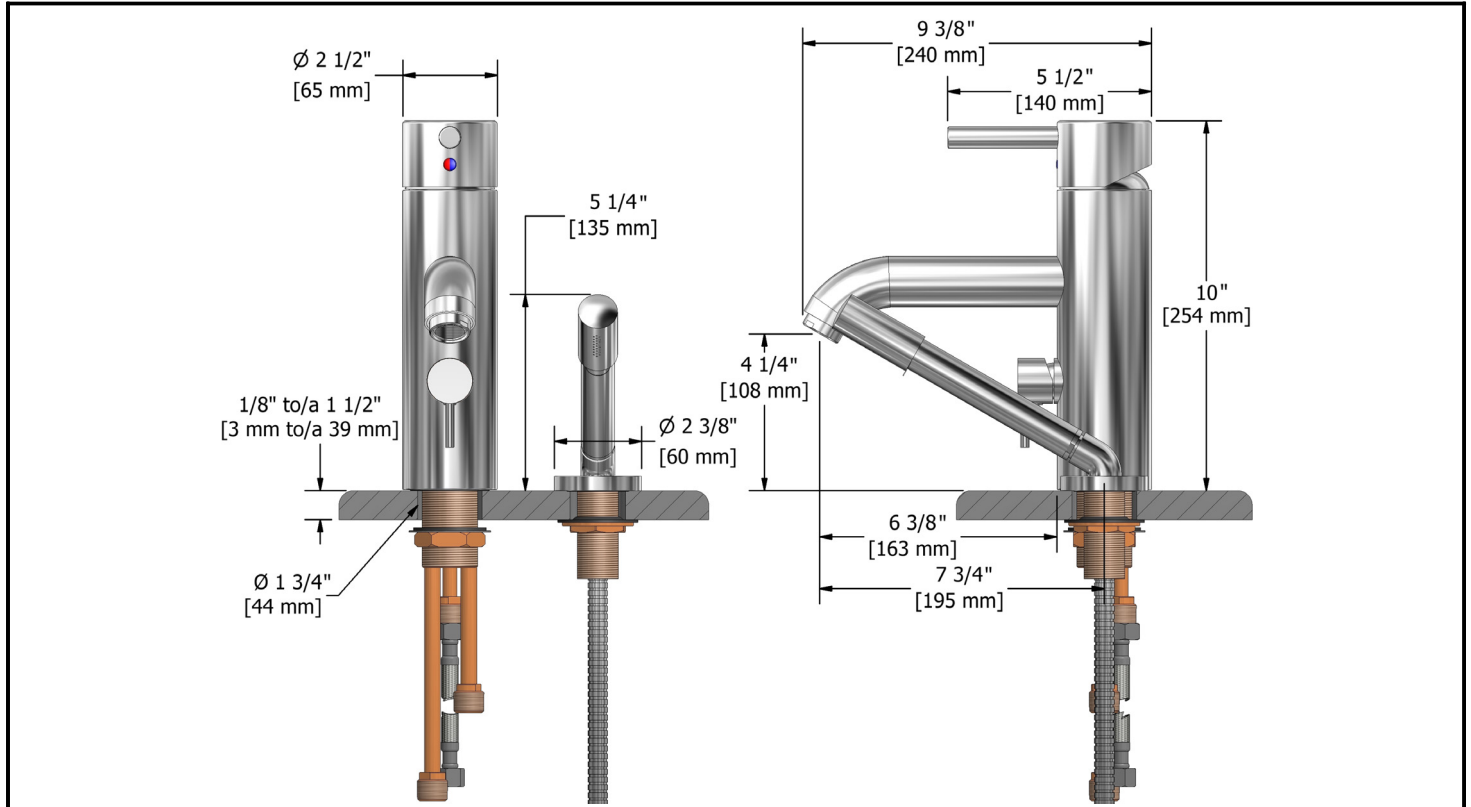

2 piece deck mount faucet with hand shower

CS02XX

Specifications

Descriptions

- ½" male inlet NPT
- Ceramic cartridge
- Solid brass
- 1 jet hand shower

Available colors

- C : Chrome
- BN : Brushed nickel (PVD)

Flows

- Max. flow 46 L/min, 12 gpm (US) 60psi

Cartridges

- 401-039
- 401-005

Certifications

- CSA B125.1
- ASME A112.18.1
- CMR248 Approval

Warranty

The Riobel inc. product carries a limited LIFETIME warranty on the finish Chrome, Gold (PVD), Brushed nickel (PVD), Night brushed (PVD), Polished nickel (PVD) and all working parts and is guaranteed from the initial date of purchase against all manufacturing defects. Other finished 1 year.