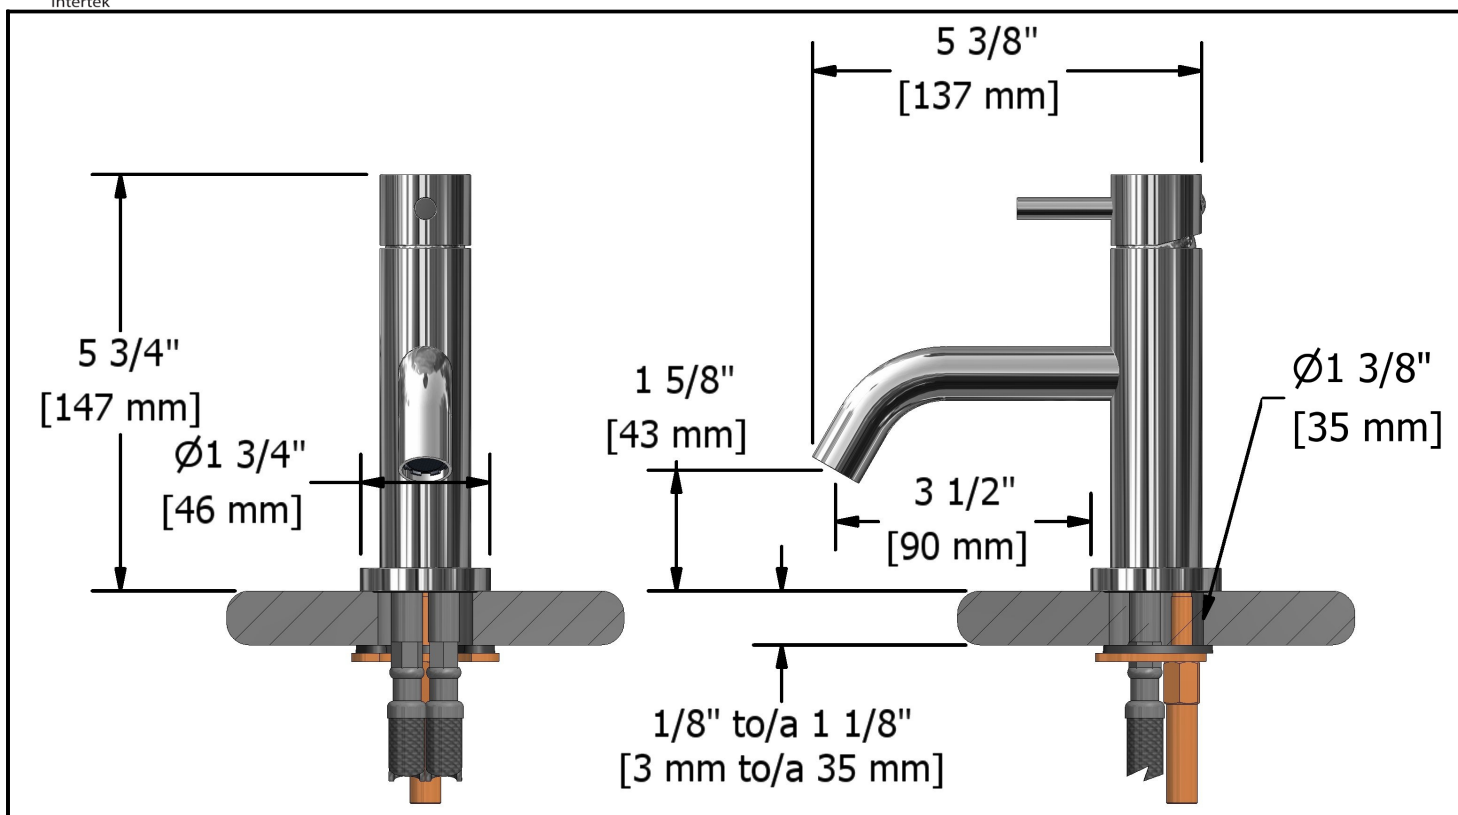

Single hole faucet
CS01XX

Specifications

Descriptions

- Ceramic cartridge
- 3/8" speedway compression
- Solid brass
- Push drain

Available colors

- C : Chrome
- BN : Brushed nickel (PVD)

Flows

- Max. flow 5.7 L/min, 1.5 gpm (US) 60psi

Cartridges

- 401-039

Certifications

- CMR248 Approval
- ASME A112.18.1
- NSF61
- CSA B125.1

Warranty

The Riobel inc. product carries a limited LIFETIME warranty on the finish Chrome, Gold (PVD), Brushed nickel (PVD), Night brushed (PVD), Polished nickel (PVD) and all working parts and is guaranteed from the initial date of purchase against all manufacturing defects. Other finished 1 year.