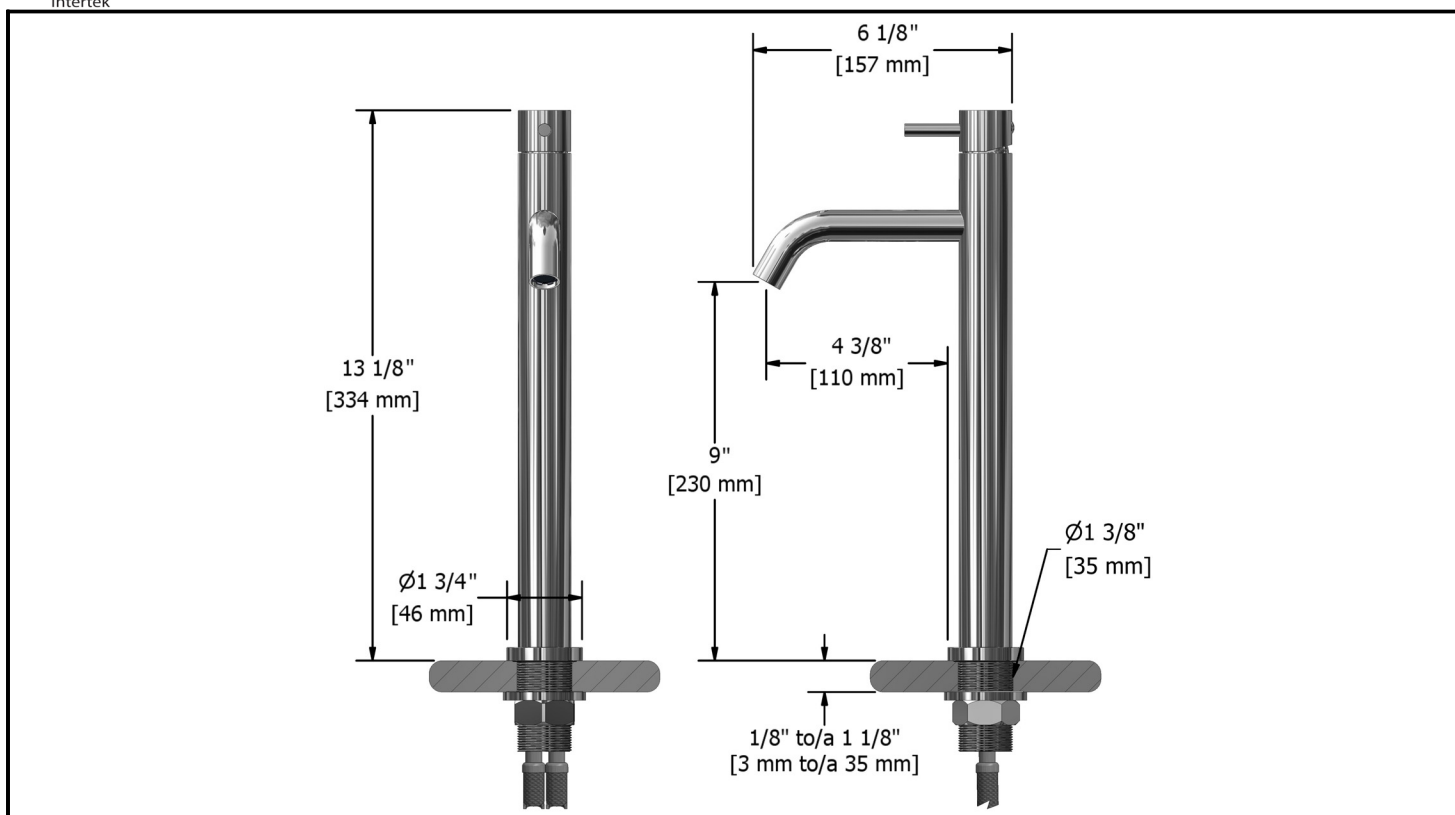

Single hole faucet

CL01XX

Specifications

Descriptions

- Ceramic cartridge
- 3/8" speedway compression
- Solid brass

Available colors

- C : Chrome
- BN : Brushed nickel (PVD)

Flows

- Max. flow 5.7 L/min, 1.5 gpm (US) 60psi

Cartridges

- 401-039

Certifications

- CMR248 Approval
- ASME A112.18.1
- NSF61
- CSA B125.1

Warranty

The Riobel inc. product carries a limited LIFETIME warranty on the finish Chrome, Gold (PVD), Brushed nickel (PVD), Night brushed (PVD), Polished nickel (PVD) and all working parts and is guaranteed from the initial date of purchase against all manufacturing defects. Other finished 1 year.