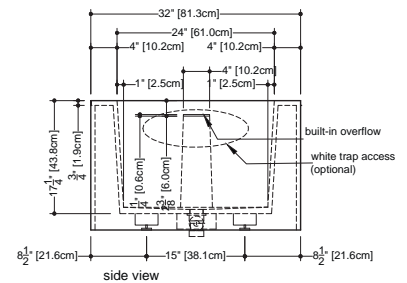

codes/standards applicable

IAPMO-IAPMO-ANSI Z1 24.1
IAPMO-IAPMO-ANSI Z1 24.3
CSA B 45.0 - CSA B45.4

WETSTYLE cannot be held responsible for any technical errors and reserves the right to make revisions without notice.

Approximate measurement.
The manufacturer accepts 1/4" (6.35mm) variance.

www.WETSTYLE.CA - Montreal - Canada
Tel. 450.536.9000 - 1 888.536.9001 - Fax. 450.536.0202