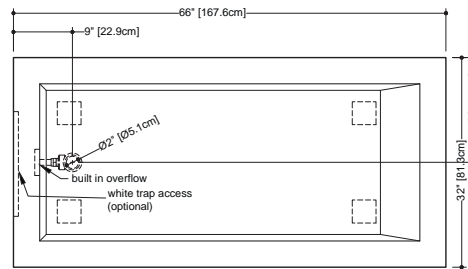

codes/standards applicable

IAPMO-IAPMO-ANSI Z1 24.1
IAPMO-IAPMO-ANSI Z1 24.3
CSA B 45.0 - CSA B45.4

WETSTYLE cannot be held responsible for any technical errors and reserves the right to make revisions without notice.

Approximate measurement.
The manufacturer accepts 1/4" (6.35mm) variance.

www.WETSTYLE.CA - Montreal - Canada
Tel. 450.536.9000 - 1 888.536.9001 - Fax. 450.536.0202