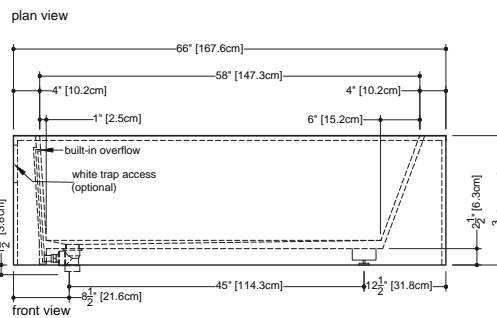

codes/standards applicable

IAPMO-IAPMO-ANSI Z1 24.1
IAPMO-IAPMO-ANSI Z1 24.3
CSA B 45.0 - CSA B45.4

WETSTYLE cannot be held responsible for any technical errors and reserves the right to make revisions without notice.

Approximate measurement.
The manufacturer accepts 1/4" (6.35mm) variance.

www.WETSTYLE.CA - Montreal - Canada
Tel. 450.536.9000 - 1 888.536.9001 - Fax. 450.536.0202