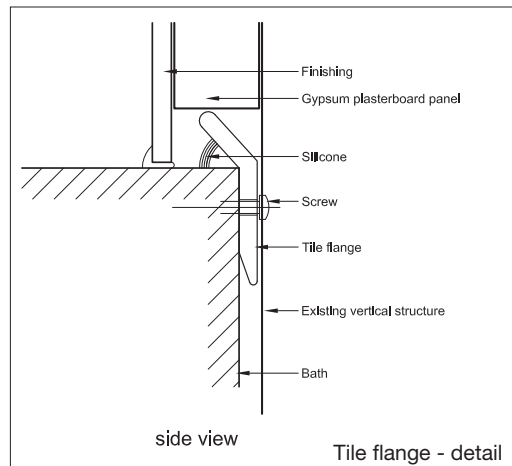

■ **overflow**

slot design
polished chrome or brushed nickel

■ **drain**

soft toe touch
polished chrome or brushed nickel

■ **standard drain installation type**

direct vertical drain connection

■ **waste and overflow kit**

included

■ **faucet area recommended**

wall-mounted (BC 1206-L, BC 1206-R)
floor or wall-mounted for other models

■ **trap access**

white access panel

■ **option :**

overflow & drain
27" longneck waste and
overflow from Geberit

Bathtub installation supplies

A tile flange will be supplied to comply with the requested position. Installed at the factory to prevent water leakage, this must be placed directly on the partition framing prior to the installation of drywall.