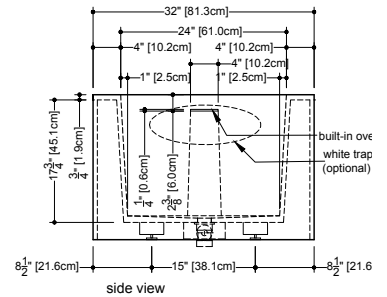

Cube

BC 11

inch 60x32x21 mm 1524x813x533

interior dimensions

rim: inch 52x24 mm 1321x610
 base: inch 46x22 mm 1168x559
 height: inch 17.75 mm 451

capacity to overflow

gal (us) - 70 liters - 265

weight

white

codes/standards applicable

IAPMO-IAPMO-ANSI Z1 24.1
 IAPMO-IAPMO-ANSI Z1 24.3
 CSA B 45.0 - CSA B45.4

plan view

front view

side view

WETSTYLE cannot be held responsible for any technical errors and reserves the right to make revisions without notice.

Approximate measurement.
 The manufacturer accepts 1/4" (6.35mm) variance.

www.WETSTYLE.CA - Montreal - Canada
 Tel. 450.536.9000 - 1 888.536.9001 - Fax. 450.536.0202

optional trap access

Cube

BC 11

inch 60x32x21 mm 1524x813x533