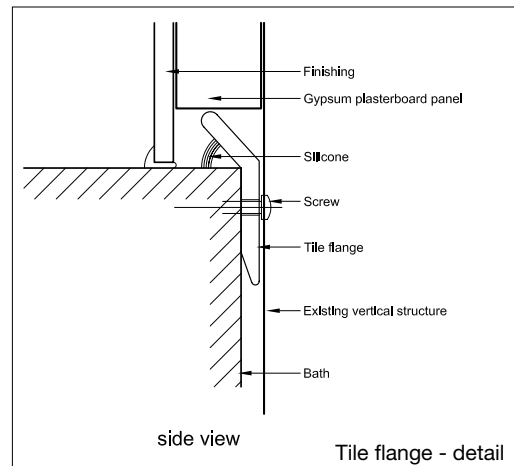

■ overflow

slot design
polished chrome or brushed nickel

■ drain

soft toe touch
polished chrome or brushed nickel

■ standard drain installation type

direct vertical drain connection

■ waste and overflow kit

included

■ faucet area recommended

wall-mounted (BC 1106-L, BC 1106-R)
floor or wall-mounted for other models

■ trap access

white access panel

■ option :

overflow & drain
27" longneck waste and
overflow from Geberit

Bathtub installation supplies

A tile flange will be supplied to comply with the requested position. Installed at the factory to prevent water leakage, this must be placed directly on the partition framing prior to the installation of drywall.