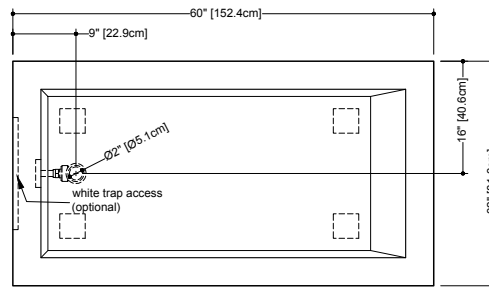

Cube

BC 11

inch 60x32x21 mm 1524x813x533

interior dimensions

rim: inch 52x24 mm 1321x610
 base: inch 46x22 mm 1168x559
 height: inch 17.75 mm 451

capacity to overflow

gal (us) - 70 liters - 265

weight

lb - 245 kg - 111

installation

freestanding, 1 wall, 2 walls or 3 walls

accessory

cedar bridge wenge shade

material

WETMAR™, True High Gloss™
 or matte finish

color

white

codes/standards applicable

IAPMO-IAPMO-ANSI Z1 24.1
 IAPMO-IAPMO-ANSI Z1 24.3
 CSA B 45.0 - CSA B45.4

plan view

front view

side view

WETSTYLE cannot be held responsible for any technical errors and reserves the right to make revisions without notice.

Approximate measurement.
 The manufacturer accepts 1/4" (6.35mm) variance.

www.WETSTYLE.CA - Montreal - Canada
 Tel. 450.536.9000 - 1 888.536.9001 - Fax. 450.536.0202

optional trap access

Cube

BC 11

inch 60x32x21 mm 1524x813x533