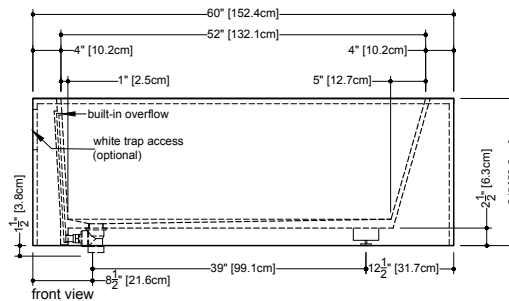

Cube

BC 11

inch 60x32x21 mm 1524x813x533

interior dimensions

rim: inch 52x24 mm 1321x610
 base: inch 46x22 mm 1168x559
 height: inch 17.75 mm 451

capacity to overflow

gal (us) - 70 liters - 265

weight

lb - 245 kg - 111

installation

freestanding, 1 wall, 2 walls or 3 walls

accessory

cedar bridge wenge shade

material

WETMAR™, True High Gloss™
 or matte finish

color

white

codes/standards applicable

IAPMO-IAPMO-ANSI Z1 24.1
 IAPMO-IAPMO-ANSI Z1 24.3
 CSA B 45.0 - CSA B45.4

plan view

front view

side view

WETSTYLE cannot be held responsible for any technical errors and reserves the right to make revisions without notice.

Approximate measurement.
 The manufacturer accepts 1/4" (6.35mm) variance.

www.WETSTYLE.CA - Montreal - Canada
 Tel. 450.536.9000 - 1 888.536.9001 - Fax. 450.536.0202

optional trap access

Cube

BC 11

inch 60x32x21 mm 1524x813x533