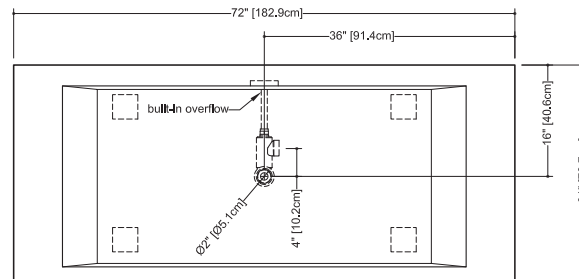

Cube

BC 03

inch 72x31x24 mm 1829x787x610

interior dimensions

rim: inch 58x26 mm 1473x660
 base: inch 48x25 mm 1219x635
 height: inch 20 mm 508

capacity to overflow

gal (us) - 82 liters - 310

weight

lb - 264 kg - 120

installation

1 wall, 2 walls or 3 walls

accessory

cedar bridge wenge shade

material

WETMAR™, True High Gloss™
 or matte finish

color

white

codes/standards applicable

IAPMO-ANSI Z1 24.1
 IAPMO-ANSI Z1 24.3
 CSA B 45.0 - CSA B45.4

plan view

front view

side view

WETSTYLE cannot be held responsible for any technical errors and reserves the right to make revisions without notice.

Approximate measurement.
 The manufacturer accept 1/4" (6.35mm) variance.

www.WETSTYLE.CA - Montreal - Canada
 Tel. 450.536.9000 - 1 888.536.9001 - Fax. 450.536.0202

Cube

BC 03

inch 72x31x24 mm 1829x787x610