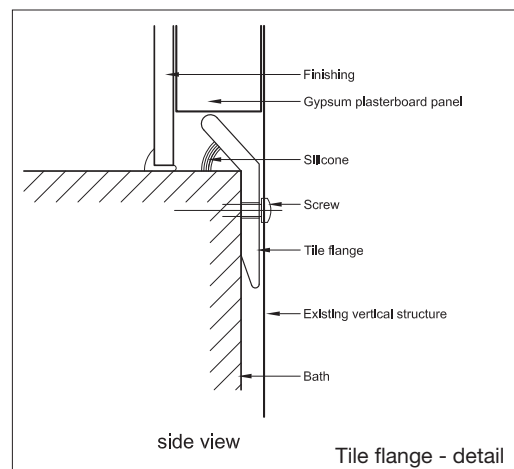

■ **overflow**

slot design
polished chrome or brushed nickel

■ **drain**

soft toe touch
polished chrome or brushed nickel

■ **standard drain installation type**

horizontal TEE connection

■ **optional drain installation type**

direct vertical drain connection

■ **waste and overflow kit**

included

■ **faucet area recommended**

bath deck
or floor-mounted

■ **trap access**

white access panel

■ **option :**

overflow & drain
35" longneck waste and
overflow from Geberit

wide-deck bathtub;
wall shower installation
is not recommended

Bathtub installation supplies

A tile flange will be supplied to comply with the requested position. Installed at the factory to prevent water leakage, this must be placed directly on the partition framing prior to the installation of drywall.