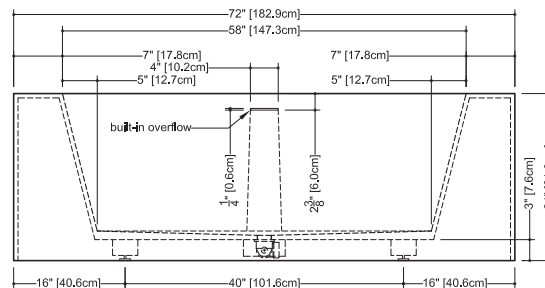

Cube

BC 03

inch 72x31x24 mm 1829x787x610

interior dimensions

rim: inch 58x26 mm 1473x660
 base: inch 48x25 mm 1219x635
 height: inch 20 mm 508

capacity to overflow

gal (us) - 82 liters - 310

weight

lb - 264 kg - 120

installation

1 wall, 2 walls or 3 walls

accessory

cedar bridge wenge shade

material

WETMAR™, True High Gloss™
 or matte finish

color

white

codes/standards applicable

IAPMO-ANSI Z1 24.1
 IAPMO-ANSI Z1 24.3
 CSA B 45.0 - CSA B45.4

plan view

front view

side view

WETSTYLE cannot be held responsible for any technical errors and reserves the right to make revisions without notice.

Approximate measurement.
 The manufacturer accept 1/4" (6.35mm) variance.

www.WETSTYLE.CA - Montreal - Canada
 Tel. 450.536.9000 - 1 888.536.9001 - Fax. 450.536.0202

Cube

BC 03

inch 72x31x24 mm 1829x787x610