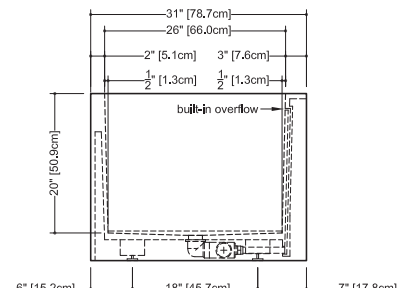

Cube

BC 03

inch 72x31x24 mm 1829x787x610

interior dimensions

rim: inch 58x26 mm 1473x660
 base: inch 48x25 mm 1219x635
 height: inch 20 mm 508

capacity to overflow

gal (us) - 82 liters - 310

weight

white

codes/standards applicable

IAPMO-ANSI Z1 24.1
 IAPMO-ANSI Z1 24.3
 CSA B 45.0 - CSA B45.4

plan view

front view

side view

WETSTYLE cannot be held responsible for any technical errors and reserves the right to make revisions without notice.

Approximate measurement.
 The manufacturer accept 1/4" (6.35mm) variance.

www.WETSTYLE.CA - Montreal - Canada
 Tel. 450.536.9000 - 1 888.536.9001 - Fax. 450.536.0202

Cube

BC 03

inch 72x31x24 mm 1829x787x610