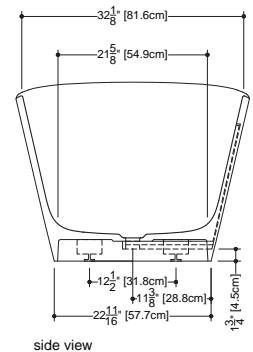

Couture

Limited edition, only 2,000 units to be produced.

BCR 01

inch 65.5 x 33.75 x 22 / 25.875 mm 1664 x 858 x 559 / 658

interior dimensions

rim: inch 63.875 x 32.125 mm 1623 x 816
base: inch 45 x 21.625 mm 1143 x 549
height: inch 18 / 21.875 mm 457 / 556

WETSTYLE Plug & Bath™ overflow and drain connection system includes:

- Soft-touch pop-up drain, for built-in overflow. Fits both 1-1/2" ABS drain waste and 1-1/2" tubular brass
- 1-1/2" ABS Direct vertical drain waste fitting (copper/brass option also available)
- 1-1/2" ABS 90° Elbow drain waste fitting (copper/brass option also available)

WETSTYLE cannot be held responsible for any technical errors and reserves the right to make revisions without notice. Approximate measurement. The manufacturer accept 1/4" (6.35mm) variance.