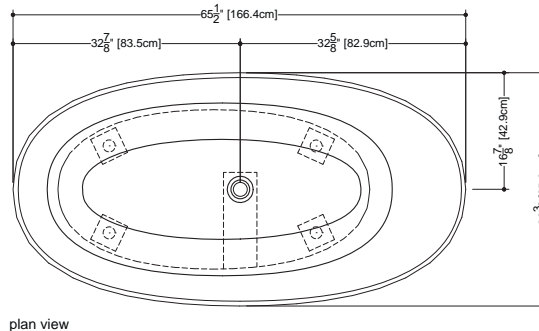

Couture

Limited edition, only 2,000 units to be produced.

BCR 01

inch 65.5 x 33.75 x 22 / 25.875 mm 1664 x 858 x 559 / 658

interior dimensions

rim: inch 63.875 x 32.125 mm 1623 x 816
base: inch 45 x 21.625 mm 1143 x 549
height: inch 18 / 21.875 mm 457 / 556

WETSTYLE Plug & Bath™ overflow and drain connection system includes:

- Soft-touch pop-up drain, for built-in overflow. Fits both 1-1/2" ABS drain waste and 1-1/2" tubular brass
- 1-1/2" ABS Direct vertical drain waste fitting (copper/brass option also available)
- 1-1/2" ABS 90° Elbow drain waste fitting (copper/brass option also available)

WETSTYLE cannot be held responsible for any technical errors and reserves the right to make revisions without notice. Approximate measurement. The manufacturer accept 1/4" (6.35mm) variance.