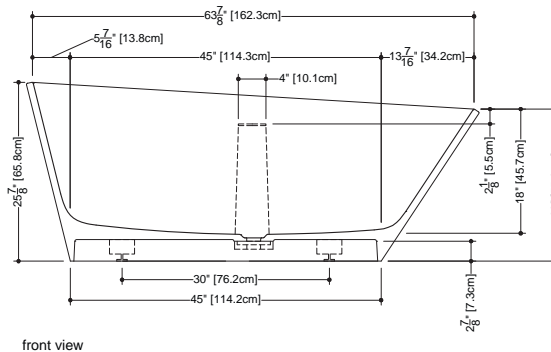

Couture

Limited edition, only 2,000 units to be produced.

BCR 01

inch 65.5 x 33.75 x 22 / 25.875 mm 1664 x 858 x 559 / 658

interior dimensions

rim: inch 63.875 x 32.125 mm 1623 x 816
base: inch 45 x 21.625 mm 1143 x 549
height: inch 18 / 21.875 mm 457 / 556

WETSTYLE Plug & Bath™ overflow and drain connection system includes:

- Soft-touch pop-up drain, for built-in overflow. Fits both 1-1/2" ABS drain waste and 1-1/2" tubular brass
- 1-1/2" ABS Direct vertical drain waste fitting (copper/brass option also available)
- 1-1/2" ABS 90° Elbow drain waste fitting (copper/brass option also available)

WETSTYLE cannot be held responsible for any technical errors and reserves the right to make revisions without notice. Approximate measurement. The manufacturer accept 1/4" (6.35mm) variance.