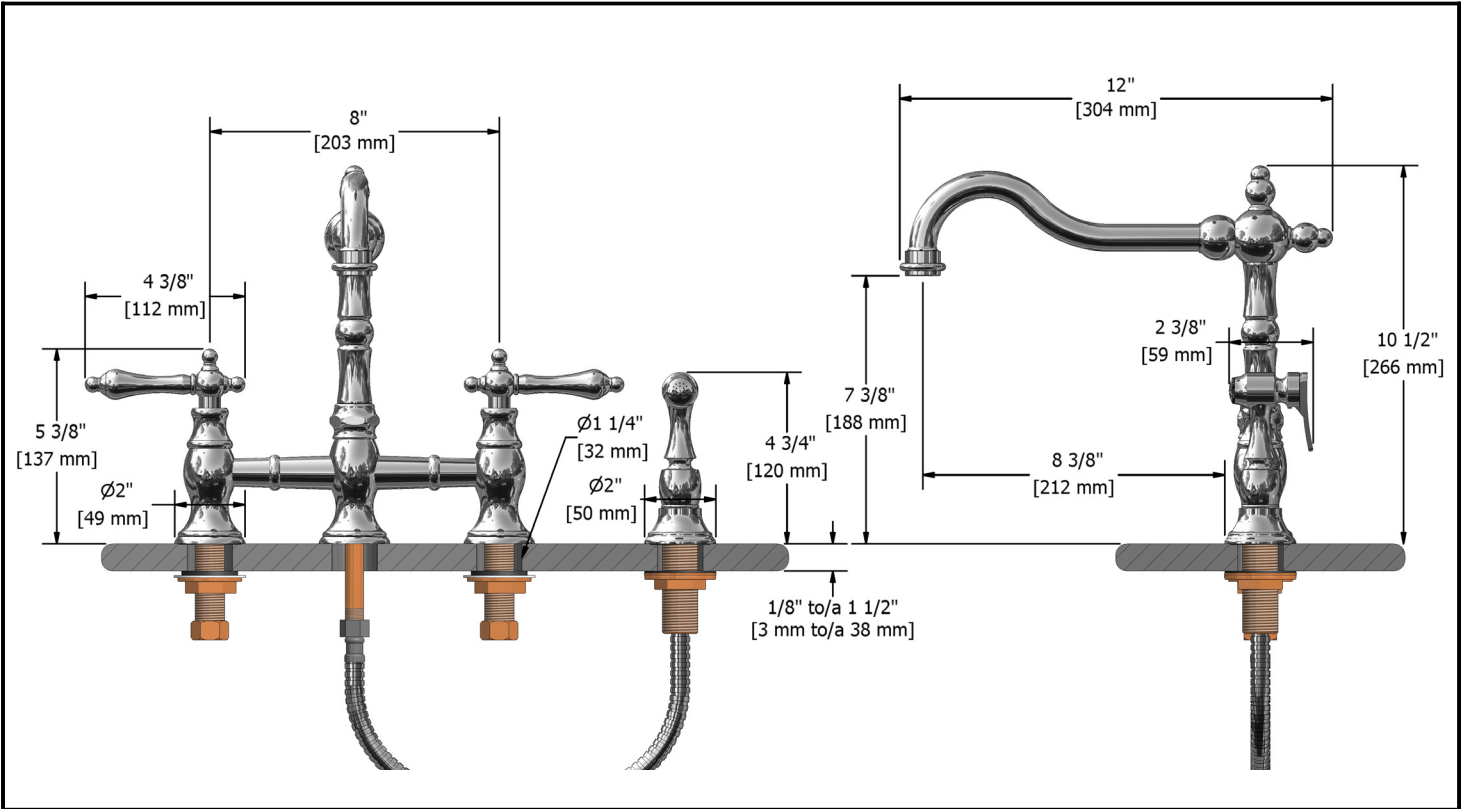

Kitchen faucet with spray

BR400LXX

Specifications

Descriptions

- ½" male inlet NPT
- Ceramic cartridge
- Solid brass
- 1 jet hand shower

Available colors

- C : Chrome
- SS : Stainless steel (PVD)
- BN : Brushed nickel (PVD)

Flows

- Max. flow 8.3 L/min, 2.2 gpm (US) 60psi

Cartridges

- Hot: #401-079
- Cold: #401-080

Certifications

- ASME A112.18.1
- NSF61
- CSA B125.1
- CMR248 Approval

Warranty

The Riobel inc. product carries a limited LIFETIME warranty on the finish Chrome, Gold (PVD), Brushed nickel (PVD), Night brushed (PVD), Polished nickel (PVD) and all working parts and is guaranteed from the initial date of purchase against all manufacturing defects. Other finished 1 year.