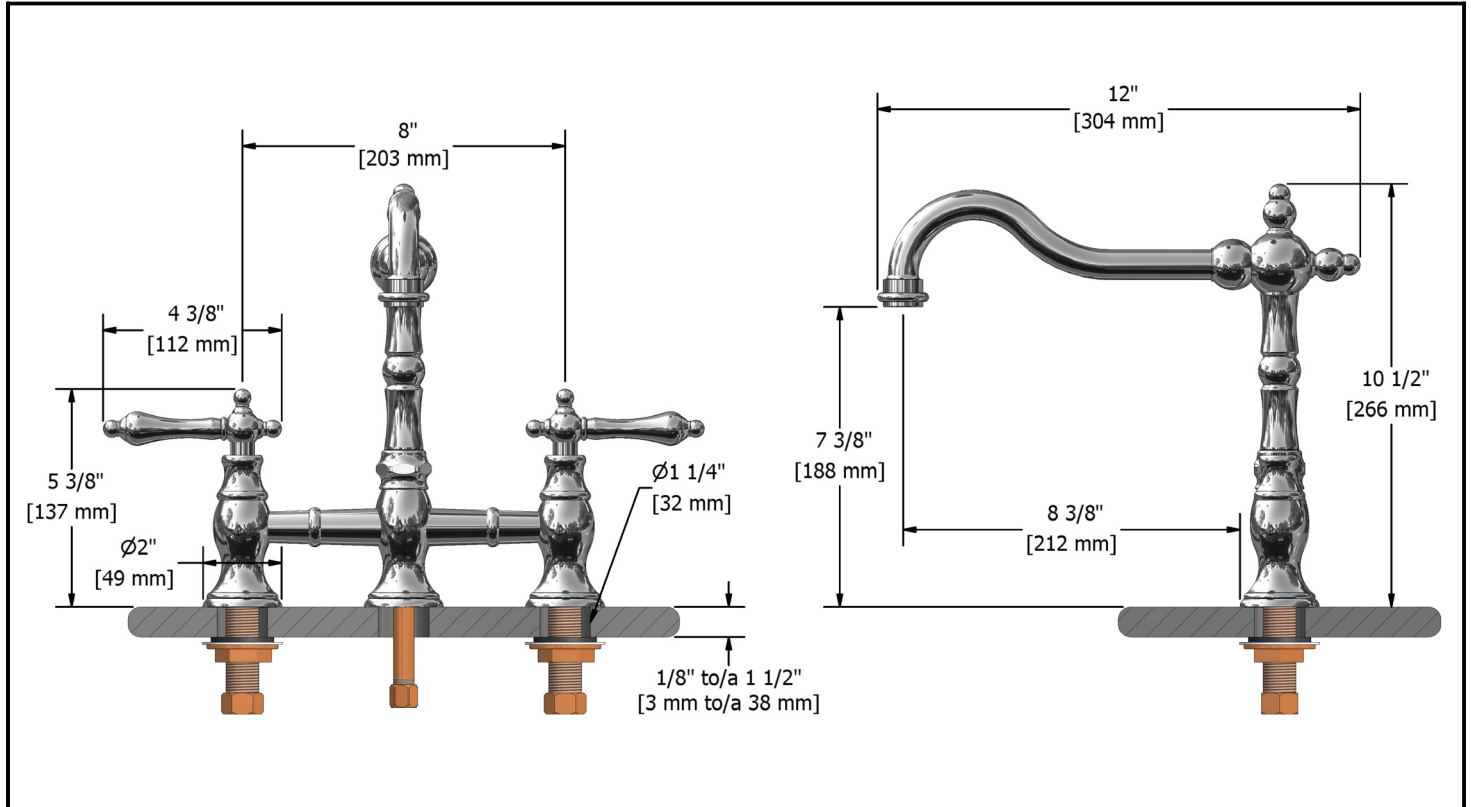

Warranty

The Riobel inc. product carries a limited LIFETIME warranty on the finish Chrome, Gold (PVD), Brushed nickel (PVD), Night brushed (PVD), Polished nickel (PVD) and all working parts and is guaranteed from the initial date of purchase against all manufacturing defects. Other finished 1 year.

Customer service

Ontario, West Canada : 888-287-5354 Quebec, Maritimes : 866-473-8442