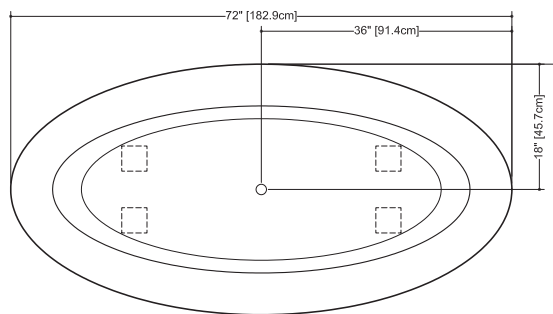

codes/standards applicable

ANSI Z124.1 - ANSI Z124.3
CSA B 45.0 - CSA B45.4

plan view