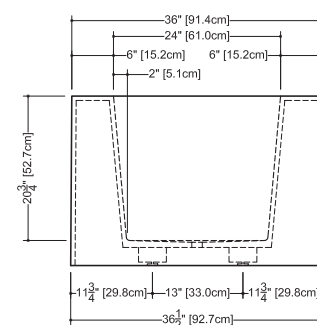

### interior dimensions

rim: inch 60x24 mm 1524x610  
 base: inch 51x20 mm 1295x508  
 height: inch 20.75 mm 525

### codes/standards applicable

ANSI Z124.1 - ANSI Z124.3  
 CSA B 45.0 - CSA B45.4

plan view

front view

side view

WETSTYLE cannot be held responsible for any technical errors and reserves the right to make revisions without notice.

Approximate measurement.  
 The manufacturer accept 1/4 (6.35mm) variance.

www.WETSTYLE.CA - Montreal - Canada  
 Tel. 450.536.9000 - 1 888.536.9001 - Fax. 450.536.0202