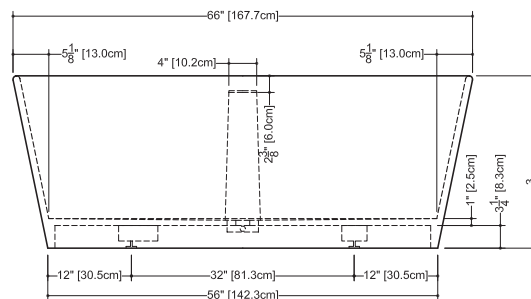

BOV 01-66

inch 66x30x24.75 mm 1676x762x629

interior dimensions

rim: inch 64x28 mm 1626x711
 base: inch 55.75x20.25 mm 1416x514
 height: inch 20.5 mm 521

capacity to overflow

gal (us) - 70 liters - 263

weight

ANSI Z124.1 - ANSI Z124.3
 CSA B 45.0 - CSA B45.4

plan view

front view

side view

WETSTYLE cannot be held responsible for any technical errors and reserves the right to make revisions without notice.

Approximate measurement.
 The manufacturer accept 1/4 (6.35mm) variance.