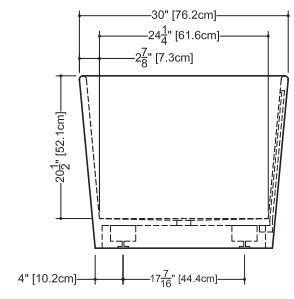

BOV 01-66

inch 66x30x24.75 mm 1676x762x629

interior dimensions

rim: inch 64x28 mm 1626x711
 base: inch 55.75x20.25 mm 1416x514
 height: inch 20.5 mm 521

capacity to overflow

gal (us) - 70 liters - 263

weight

ANSI Z124.1 - ANSI Z124.3
 CSA B 45.0 - CSA B45.4

plan view

front view

side view

WETSTYLE cannot be held responsible for any technical errors and reserves the right to make revisions without notice.

Approximate measurement.
 The manufacturer accept 1/4 (6.35mm) variance.