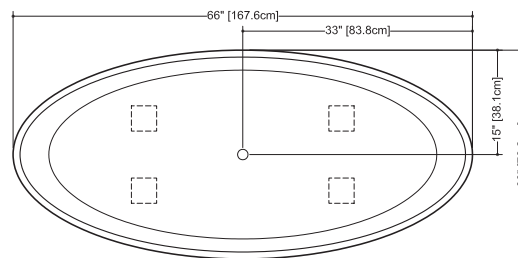

BOV 01-66

inch 66x30x24.75 mm 1676x762x629

interior dimensions

rim: inch 64x28 mm 1626x711
 base: inch 55.75x20.25 mm 1416x514
 height: inch 20.5 mm 521

capacity to overflow

gal (us) - 70 liters - 263

weight

ANSI Z124.1 - ANSI Z124.3
 CSA B 45.0 - CSA B45.4

plan view

front view

side view

WETSTYLE cannot be held responsible for any technical errors and reserves the right to make revisions without notice.

Approximate measurement.
 The manufacturer accept 1/4 (6.35mm) variance.