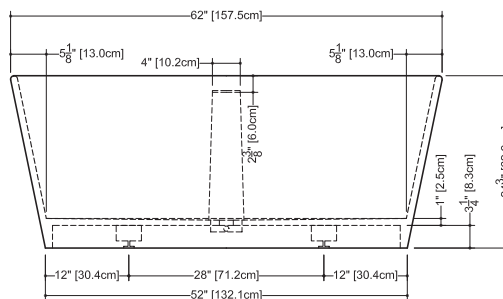

Ove

BOV 01-62

inch 62x26x24.75 mm 1575x660x629

interior dimensions

rim: inch 60x24 mm 1524x610
 base: inch 51.75x20.25 mm 1314x514
 height: inch 20.5 mm 521

capacity to overflow

gal (us) - 65 liters - 250

weight

ANSI Z124.1 - ANSI Z124.3
 CSA B 45.0 - CSA B45.4

plan view

front view

side view

WETSTYLE cannot be held responsible for any technical errors and reserves the right to make revisions without notice.

Approximate measurement.
 The manufacturer accept 1/4 (6.35mm) variance.