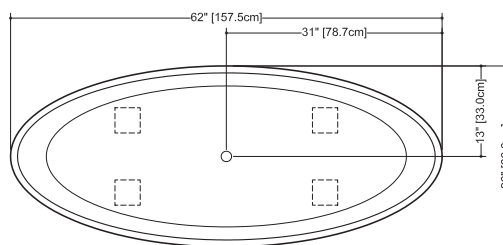

Ove

BOV 01-62

inch 62x26x24.75 mm 1575x660x629

interior dimensions

rim: inch 60x24 mm 1524x610
 base: inch 51.75x20.25 mm 1314x514
 height: inch 20.5 mm 521

capacity to overflow

gal (us) - 65 liters - 250

weight

ANSI Z124.1 - ANSI Z124.3
 CSA B 45.0 - CSA B45.4

plan view

front view

side view

WETSTYLE cannot be held responsible for any technical errors and reserves the right to make revisions without notice.

Approximate measurement.
 The manufacturer accept 1/4 (6.35mm) variance.