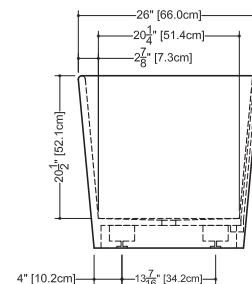

Ove

BOV 01-62

inch 62x26x24.75 mm 1575x660x629

interior dimensions

rim: inch 60x24 mm 1524x610
 base: inch 51.75x20.25 mm 1314x514
 height: inch 20.5 mm 521

capacity to overflow

gal (us) - 65 liters - 250

weight

ANSI Z124.1 - ANSI Z124.3
 CSA B 45.0 - CSA B45.4

plan view

front view

side view

WETSTYLE cannot be held responsible for any technical errors and reserves the right to make revisions without notice.

Approximate measurement.
 The manufacturer accept 1/4 (6.35mm) variance.