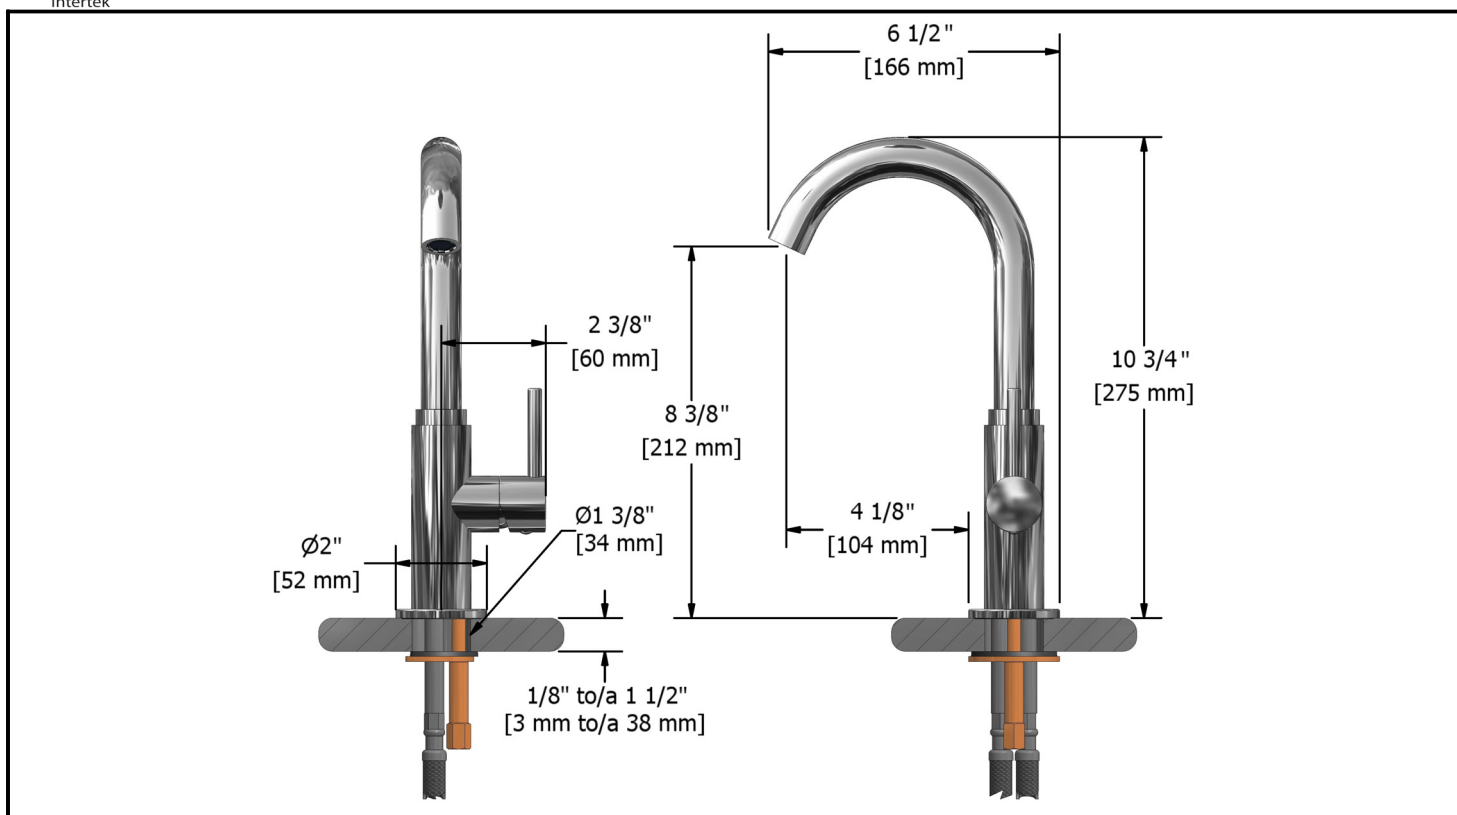

Single hole faucet
BM01XX

Specifications

Descriptions

- Ceramic cartridge
- 3/8" speedway compression
- Solid brass
- Swivel spout

Available colors

- C : Chrome
- BN : Brushed nickel (PVD)

Flows

- Max. flow 5.7 L/min, 1.5 gpm (US) 60psi

Cartridges

- 401-039

Certifications

- CMR248 Approval
- ASME A112.18.1
- NSF61
- CSA B125.1

Warranty

The Riobel inc. product carries a limited LIFETIME warranty on the finish Chrome, Gold (PVD), Brushed nickel (PVD), Night brushed (PVD), Polished nickel (PVD) and all working parts and is guaranteed from the initial date of purchase against all manufacturing defects. Other finished 1 year.