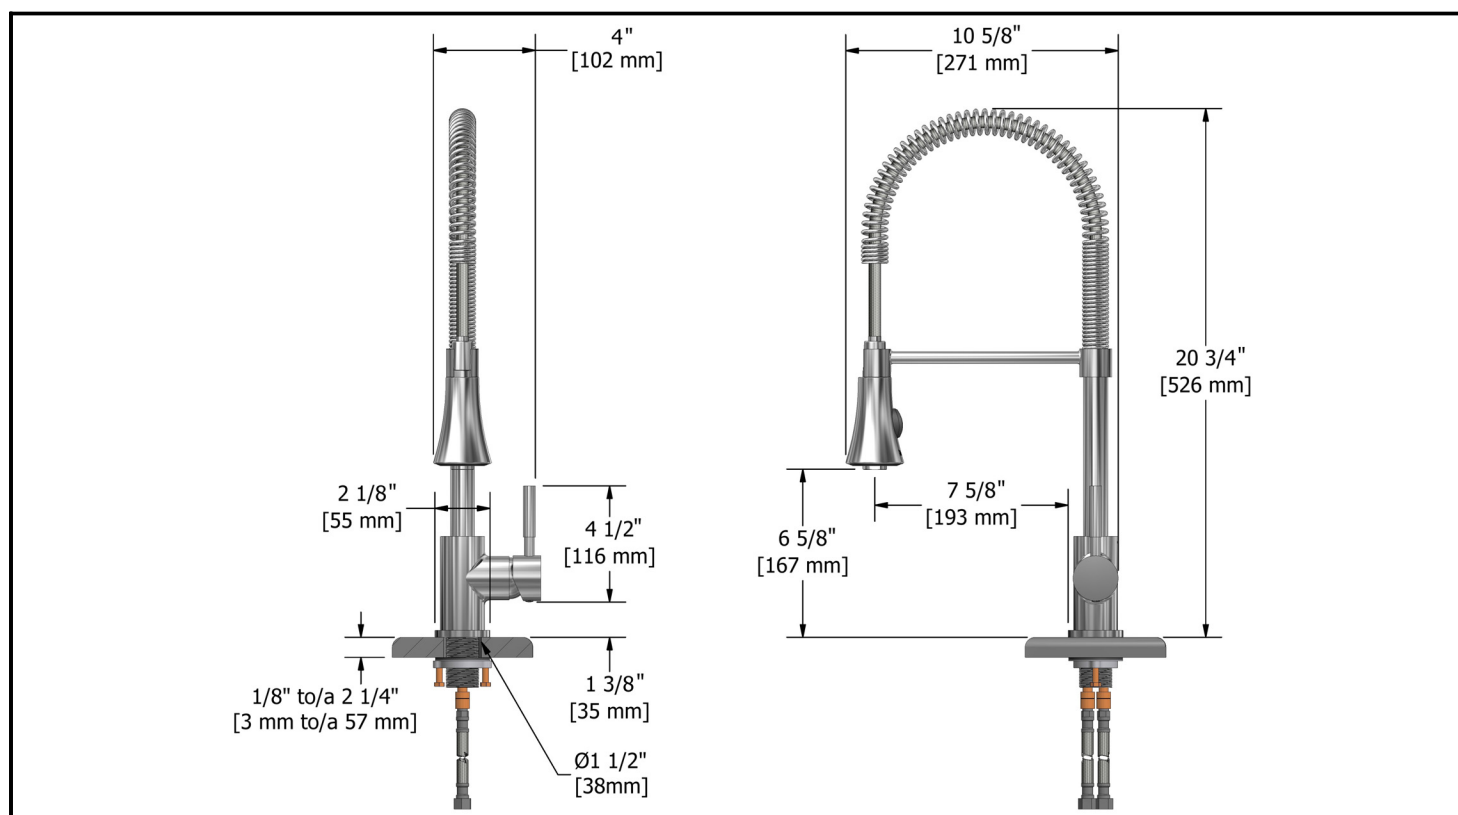

Kitchen faucet with spray

BI101XX

Specifications

Descriptions

- Ceramic cartridge
- 3/8" speedway compression
- Solid brass
- Flexible spout

Available colors

- C : Chrome

Flows

- Max. flow 8.3 L/min, 2.2 gpm (US) 60psi

Cartridges

- 401-072

Certifications

- ASME A112.18.1
- CSA B125.1
- NSF61

Warranty

The Riobel inc. product carries a limited LIFETIME warranty on the finish Chrome, Gold (PVD), Brushed nickel (PVD), Night brushed (PVD), Polished nickel (PVD) and all working parts and is guaranteed from the initial date of purchase against all manufacturing defects. Other finished 1 year.