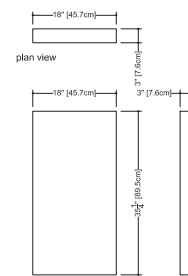

Cube

BC 08-3

inch 60x30x24 mm 1524x762x610

interior dimensions

rim: inch 58x28 mm 1473x711
base: inch 47.5x27 mm 1207x686
height: inch 20 mm 508

capacity to overflow

gal (us) - 86 liters - 326

weight

color

white

codes/standards applicable

ANSI Z124.1 - ANSI Z124.3
CSA B 45.0 - CSA B45.4

BC 0803

plan view

front view side view
Column for mounting wall mixers

bottom view

Plumbing installation restriction

BC 0803, freestanding bathtub requires a vertical plumbing connection rising from the floor. A horizontal connection is only possible by drilling a hole in the side of the tub. Please refer to the installation instructions available on our web site.

WETSTYLE cannot be held responsible for any technical errors and reserves the right to make revisions without notice.

Approximate measurement.
The manufacturer accept 1/4 (6.35mm) variance.

www.WETSTYLE.CA - Montreal - Canada
Tel. 450.536.9000 - 1 888.536.9001 - Fax. 450.536.0202