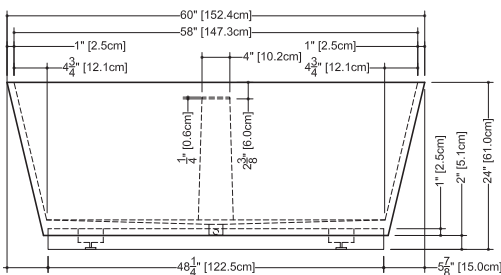

Cube

BC 08-3

inch 60x30x24 mm 1524x762x610

interior dimensions

rim: inch 58x28 mm 1473x711
base: inch 47.5x27 mm 1207x686
height: inch 20 mm 508

capacity to overflow

gal (us) - 86 liters - 326

weight

color

white

codes/standards applicable

ANSI Z124.1 - ANSI Z124.3
CSA B 45.0 - CSA B45.4

BC 0803

plan view

front view side view
Column for mounting wall mixers

bottom view

Plumbing installation restriction

BC 0803, freestanding bathtub requires a vertical plumbing connection rising from the floor. A horizontal connection is only possible by drilling a hole in the side of the tub. Please refer to the installation instructions available on our web site.