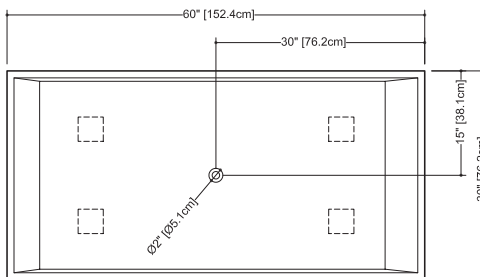

Cube

BC 08-3

inch 60x30x24 mm 1524x762x610

interior dimensions

rim: inch 58x28 mm 1473x711
base: inch 47.5x27 mm 1207x686
height: inch 20 mm 508

capacity to overflow

gal (us) - 86 liters - 326

weight

color

white

codes/standards applicable

ANSI Z124.1 - ANSI Z124.3
CSA B 45.0 - CSA B45.4

BC 0803

plan view

front view side view
Column for mounting wall mixers

bottom view

Plumbing installation restriction

BC 0803, freestanding bathtub requires a vertical plumbing connection rising from the floor. A horizontal connection is only possible by drilling a hole in the side of the tub. Please refer to the installation instructions available on our web site.