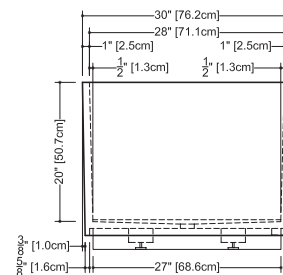

Cube

BC 08-3

inch 60x30x24 mm 1524x762x610

interior dimensions

rim: inch 58x28 mm 1473x711
base: inch 47.5x27 mm 1207x686
height: inch 20 mm 508

capacity to overflow

gal (us) - 86 liters - 326

weight

color

white

codes/standards applicable

ANSI Z124.1 - ANSI Z124.3
CSA B 45.0 - CSA B45.4

BC 0803

plan view

front view side view
Column for mounting wall mixers

bottom view

Plumbing installation restriction

BC 0803, freestanding bathtub requires a vertical plumbing connection rising from the floor. A horizontal connection is only possible by drilling a hole in the side of the tub. Please refer to the installation instructions available on our web site.