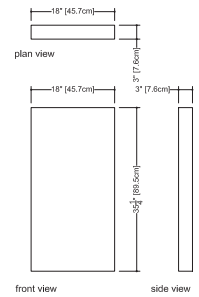

Cube

BC 08-2

inch 60x30x24.5 mm 1524x762x616

interior dimensions

rim: inch 58x28 mm 1473x711
base: inch 47.5x27 mm 1207x686
height: inch 20 mm 508

capacity to overflow

gal (us) - 86 liters - 326

weight

color

white

codes/standards applicable

ANSI Z124.1 - ANSI Z124.3
CSA B 45.0 - CSA B45.4

BC 0802

plan view

front view

front view side view
Column for mounting wall mixers

side view

Plumbing installation restriction

BC 0802, freestanding bathtub requires a vertical plumbing connection rising from the floor. A horizontal connection is not an option.

WETSTYLE cannot be held responsible for any technical errors and reserves the right to make revisions without notice.

Approximate measurement.
The manufacturer accept 1/4 (6.35mm) variance.

www.WETSTYLE.CA - Montreal - Canada
Tel. 450.536.9000 - 1 888.536.9001 - Fax. 450.536.0202