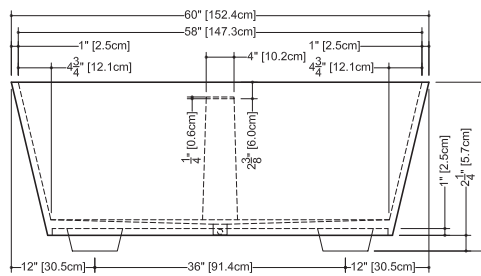

Cube

BC 08-2

inch 60x30x24.5 mm 1524x762x616

interior dimensions

rim: inch 58x28 mm 1473x711
base: inch 47.5x27 mm 1207x686
height: inch 20 mm 508

capacity to overflow

gal (us) - 86 liters - 326

weight

color

white

codes/standards applicable

ANSI Z124.1 - ANSI Z124.3
CSA B 45.0 - CSA B45.4

BC 0802

plan view

front view

front view side view
Column for mounting wall mixers

side view

Plumbing installation restriction

BC 0802, freestanding bathtub requires a vertical plumbing connection rising from the floor. A horizontal connection is not an option.

WETSTYLE cannot be held responsible for any technical errors and reserves the right to make revisions without notice.

Approximate measurement.
The manufacturer accept 1/4 (6.35mm) variance.

www.WETSTYLE.CA - Montreal - Canada
Tel. 450.536.9000 - 1 888.536.9001 - Fax. 450.536.0202