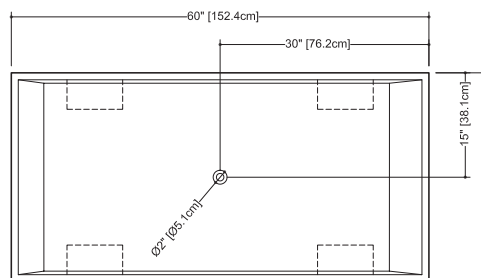

Cube

BC 08-2

inch 60x30x24.5 mm 1524x762x616

interior dimensions

rim: inch 58x28 mm 1473x711
base: inch 47.5x27 mm 1207x686
height: inch 20 mm 508

capacity to overflow

gal (us) - 86 liters - 326

weight

color

white

codes/standards applicable

ANSI Z124.1 - ANSI Z124.3
CSA B 45.0 - CSA B45.4

BC 0802

plan view

front view

front view side view
Column for mounting wall mixers

side view

Plumbing installation restriction

BC 0802, freestanding bathtub requires a vertical plumbing connection rising from the floor. A horizontal connection is not an option.

WETSTYLE cannot be held responsible for any technical errors and reserves the right to make revisions without notice.

Approximate measurement.
The manufacturer accept 1/4 (6.35mm) variance.

www.WETSTYLE.CA - Montreal - Canada
Tel. 450.536.9000 - 1 888.536.9001 - Fax. 450.536.0202