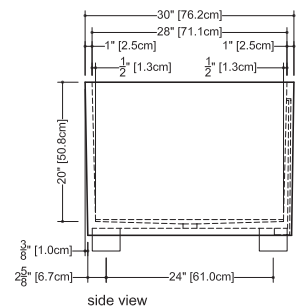

Cube

BC 08-2

inch 60x30x24.5 mm 1524x762x616

interior dimensions

rim: inch 58x28 mm 1473x711
base: inch 47.5x27 mm 1207x686
height: inch 20 mm 508

capacity to overflow

gal (us) - 86 liters - 326

weight

color

white

codes/standards applicable

ANSI Z124.1 - ANSI Z124.3
CSA B 45.0 - CSA B45.4

BC 0802

plan view

front view

front view side view
Column for mounting wall mixers

side view

Plumbing installation restriction

BC 0802, freestanding bathtub requires a vertical plumbing connection rising from the floor. A horizontal connection is not an option.

WETSTYLE cannot be held responsible for any technical errors and reserves the right to make revisions without notice.

Approximate measurement.
The manufacturer accept 1/4 (6.35mm) variance.

www.WETSTYLE.CA - Montreal - Canada
Tel. 450.536.9000 - 1 888.536.9001 - Fax. 450.536.0202