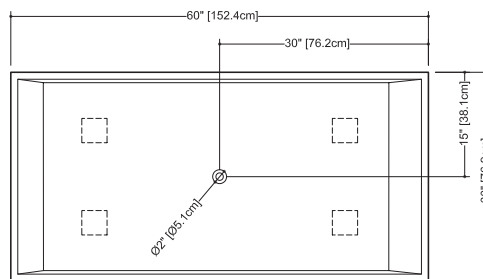

Cube

BC 08-1

inch 60x30x22.5 mm 1524x762x572

■ **interior dimensions**

rim: inch 58x28 mm 1473x711
base: inch 47.5x27 mm 1207x686
height: inch 20 mm 508

■ **capacity to overflow**

gal (us) - 86 liters - 326

■ **color**

white

■ **codes/standards applicable**

ANSI Z124.1 - ANSI Z124.3
CSA B 45.0 - CSA B45.4

BC 0801

plan view

front view

front view side view
Column for mounting wall mixers

side view

Plumbing installation restriction

BC 0801-i, freestanding bathtub requires a vertical plumbing connection rising from the floor. A horizontal connection is not an option.

WETSTYLE cannot be held responsible for any technical errors and reserves the right to make revisions without notice.

Approximate measurement.
The manufacturer accept 1/4 (6.35mm) variance.

R02/06A

www.WETSTYLE.CA - Montreal - Canada
Tel. 450.536.9000 - 1 888.536.9001 - Fax. 450.536.0202