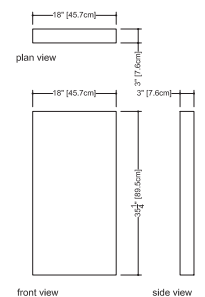

Cube

BC 08-1

inch 60x30x22.5 mm 1524x762x572

■ **interior dimensions**

rim: inch 58x28 mm 1473x711
base: inch 47.5x27 mm 1207x686
height: inch 20 mm 508

■ **capacity to overflow**

gal (us) - 86 liters - 326

■ **color**

white

■ **codes/standards applicable**

ANSI Z124.1 - ANSI Z124.3
CSA B 45.0 - CSA B45.4

BC 0801

plan view

front view

front view side view
Column for mounting wall mixers

side view

Plumbing installation restriction

BC 0801-i, freestanding bathtub requires a vertical plumbing connection rising from the floor. A horizontal connection is not an option.

WETSTYLE cannot be held responsible for any technical errors and reserves the right to make revisions without notice.

Approximate measurement.
The manufacturer accept 1/4 (6.35mm) variance.

R02/06A

www.WETSTYLE.CA - Montreal - Canada
Tel. 450.536.9000 - 1 888.536.9001 - Fax. 450.536.0202