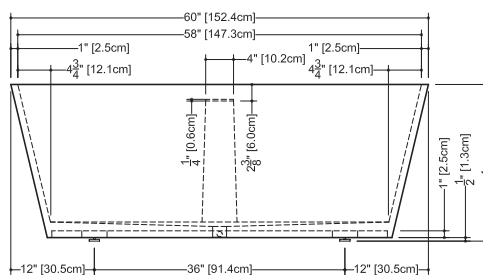

Cube

BC 08-1

inch 60x30x22.5 mm 1524x762x572

■ **interior dimensions**

rim: inch 58x28 mm 1473x711
base: inch 47.5x27 mm 1207x686
height: inch 20 mm 508

■ **capacity to overflow**

gal (us) - 86 liters - 326

■ **color**

white

■ **codes/standards applicable**

ANSI Z124.1 - ANSI Z124.3
CSA B 45.0 - CSA B45.4

BC 0801

plan view

front view

front view side view
Column for mounting wall mixers

side view

Plumbing installation restriction

BC 0801-i, freestanding bathtub requires a vertical plumbing connection rising from the floor. A horizontal connection is not an option.

WETSTYLE cannot be held responsible for any technical errors and reserves the right to make revisions without notice.

Approximate measurement.
The manufacturer accept 1/4 (6.35mm) variance.

R02/06A

www.WETSTYLE.CA - Montreal - Canada
Tel. 450.536.9000 - 1 888.536.9001 - Fax. 450.536.0202