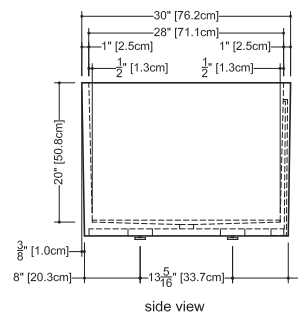

Cube

BC 08-1

inch 60x30x22.5 mm 1524x762x572

■ **interior dimensions**

rim: inch 58x28 mm 1473x711
base: inch 47.5x27 mm 1207x686
height: inch 20 mm 508

■ **capacity to overflow**

gal (us) - 86 liters - 326

■ **color**

white

■ **codes/standards applicable**

ANSI Z124.1 - ANSI Z124.3
CSA B 45.0 - CSA B45.4

BC 0801

plan view

front view

front view side view
Column for mounting wall mixers

side view

Plumbing installation restriction

BC 0801-i, freestanding bathtub requires a vertical plumbing connection rising from the floor. A horizontal connection is not an option.

WETSTYLE cannot be held responsible for any technical errors and reserves the right to make revisions without notice.

Approximate measurement.
The manufacturer accept 1/4 (6.35mm) variance.

R02/06A

www.WETSTYLE.CA - Montreal - Canada
Tel. 450.536.9000 - 1 888.536.9001 - Fax. 450.536.0202