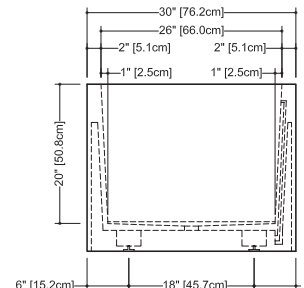

## BC 04

inch 62x30x24 mm 1575x762x610

### interior dimensions

rim: inch 58x26 mm 1473x660  
 base: inch 48x25 mm 1219x635  
 height: inch 20 mm 508

### codes/standards applicable

ANSI Z124.1 - ANSI Z124.3  
 CSA B 45.0 - CSA B45.4

plan view

front view

front view side view  
 Column for mounting wall mixers

side view

WETSTYLE cannot be held responsible for any technical errors and reserves the right to make revisions without notice.

Approximate measurement.  
 The manufacturer accept 1/4 (6.35mm) variance.

www.WETSTYLE.CA - Montreal - Canada  
 Tel. 450.536.9000 - 1 888.536.9001 - Fax. 450.536.0202