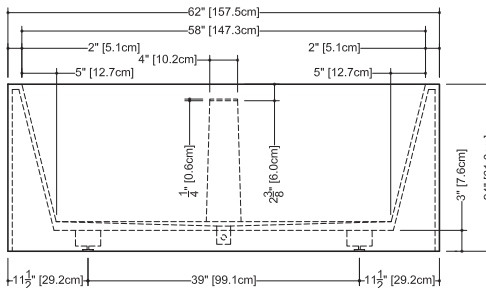

## BC 04

inch 62x30x24 mm 1575x762x610

### interior dimensions

rim: inch 58x26 mm 1473x660  
 base: inch 48x25 mm 1219x635  
 height: inch 20 mm 508

### codes/standards applicable

ANSI Z124.1 - ANSI Z124.3  
 CSA B 45.0 - CSA B45.4

plan view

front view

front view side view  
 Column for mounting wall mixers

side view

WETSTYLE cannot be held responsible for any technical errors and reserves the right to make revisions without notice.