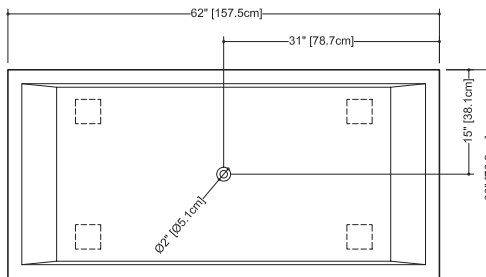

codes/standards applicable

ANSI Z124.1 - ANSI Z124.3
CSA B 45.0 - CSA B45.4

plan view