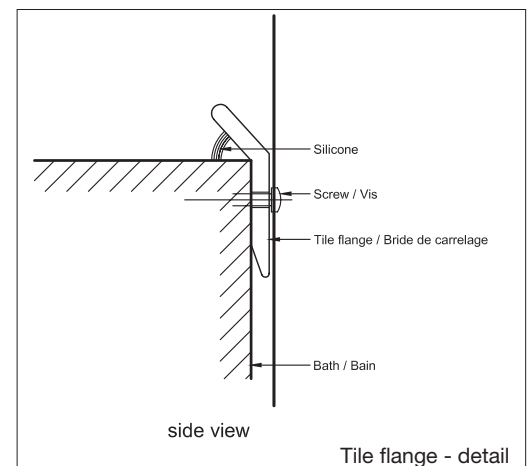

### codes/standards applicable

ANSI Z124.1 - ANSI Z124.3  
 CSA B 45.0 - CSA B45.4

plan view

front view

front view side view  
 Column for mounting wall mixers

side view

WETSTYLE cannot be held responsible for any technical errors and reserves the right to make revisions without notice.

# Cube

BC 04

inch 62x30x24 mm 1575x762x610

■ **overflow**  
built-in

■ **drain**  
Presflo from Watco

■ **faucet area recommended**  
wall-mounted or floor-mounted

option:  
column for mounting wall mixers  
oak rift-cut veneer  
natural, wenge or white-leaded shades

**Bathtubs installation supplies**

A tile flange will be supplied to comply with the requested position. Installed at the factory to prevent water leakage, this must be placed directly on the partition framing prior to the installation of drywall.

**Plumbing installation restriction**

BC 0401, freestanding bathtub requires a vertical plumbing connection rising from the floor. A horizontal connection is not an option.

WETSTYLE cannot be held responsible for any technical errors and reserves the right to make revisions without notice.