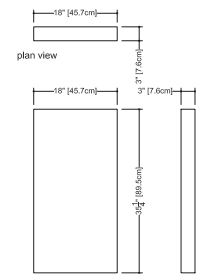

## BC 04

inch 62x30x24 mm 1575x762x610

### interior dimensions

rim: inch 58x26 mm 1473x660  
 base: inch 48x25 mm 1219x635  
 height: inch 20 mm 508

### codes/standards applicable

ANSI Z124.1 - ANSI Z124.3  
 CSA B 45.0 - CSA B45.4

plan view

front view

front view side view  
 Column for mounting wall mixers

side view

WETSTYLE cannot be held responsible for any technical errors and reserves the right to make revisions without notice.

Approximate measurement.  
 The manufacturer accept 1/4 (6.35mm) variance.

www.WETSTYLE.CA - Montreal - Canada  
 Tel. 450.536.9000 - 1 888.536.9001 - Fax. 450.536.0202