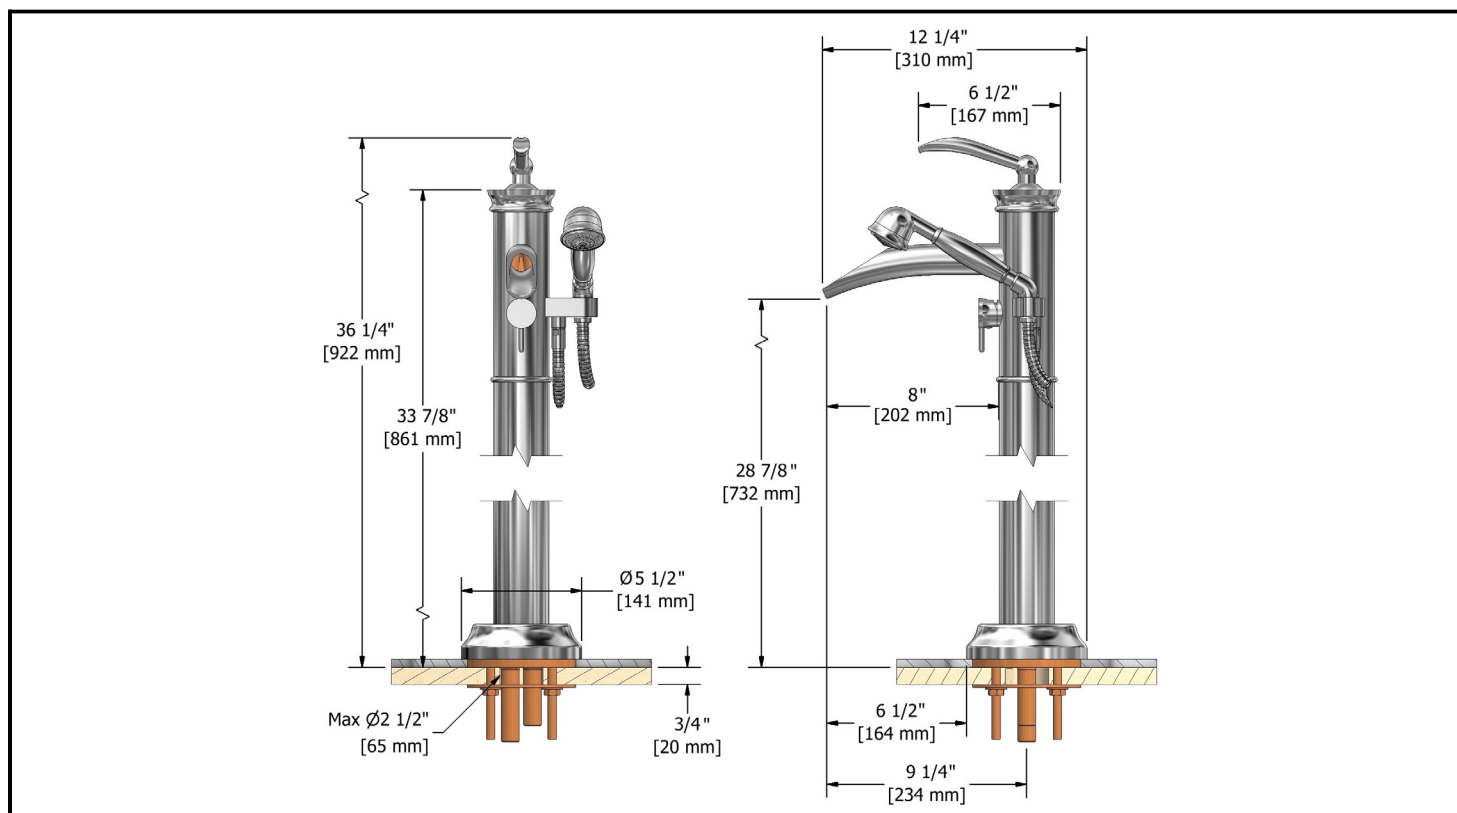

Single hole bath faucet with hand shower

ATOP33XX

Specifications

Descriptions

- ½" male inlet NPT
- Ceramic cartridge
- Solid brass
- 1 jet hand shower
- Open spout

Available colors

- C : Chrome
- NT : Night brushed (PVD)
- BN : Brushed nickel (PVD)

Flows

- Total max. flow 38 L/min, 10 gpm (US) 60psi

Cartridges

- 401-005
- 401-039

Certifications

- CSA B125.1
- ASME A112.18.1

Warranty

The Riobel inc. product carries a limited LIFETIME warranty on the finish Chrome, Gold (PVD), Brushed nickel (PVD), Night brushed (PVD), Polished nickel (PVD) and all working parts and is guaranteed from the initial date of purchase against all manufacturing defects. Other finished 1 year.