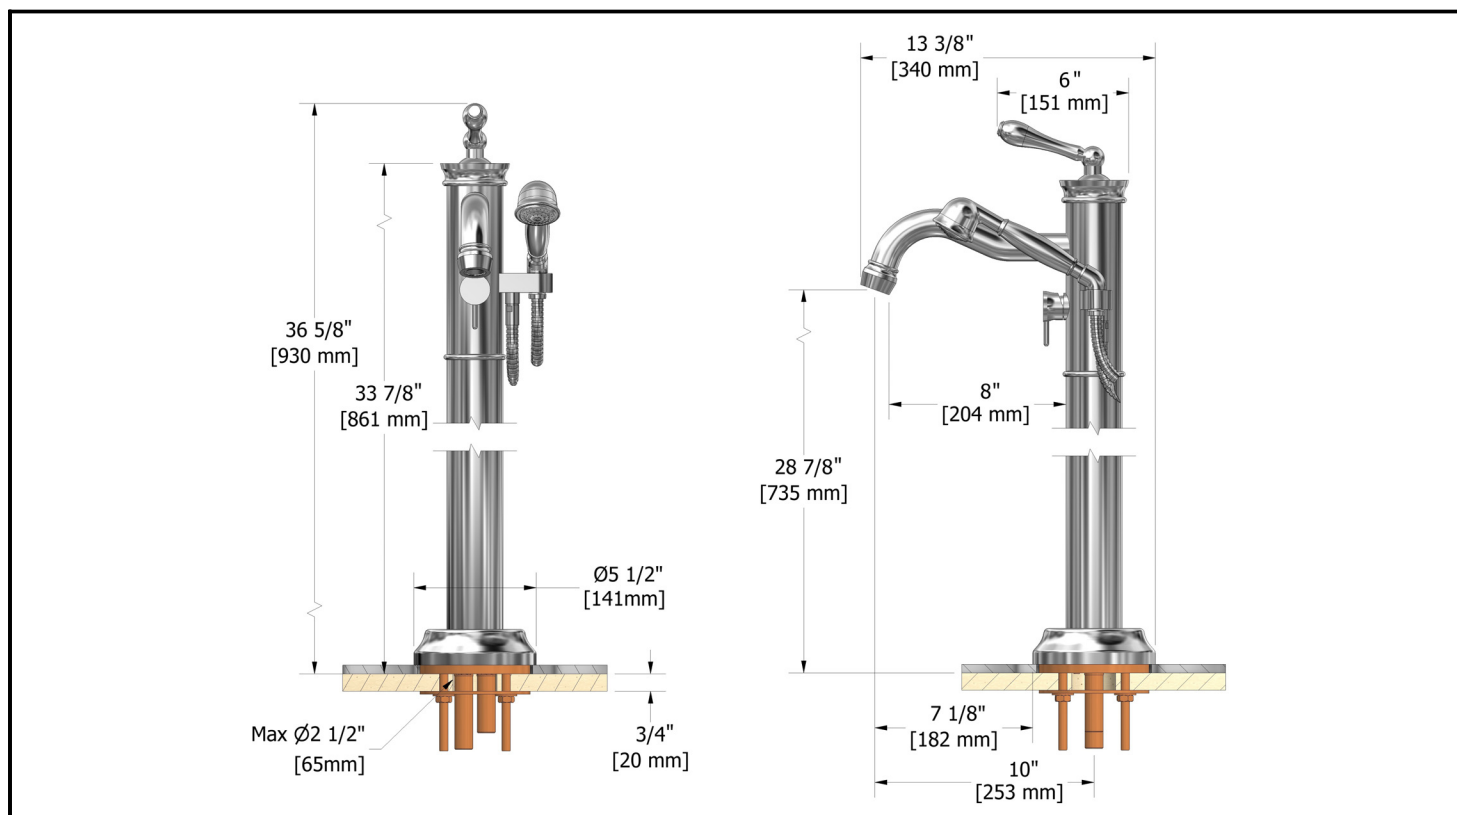

Certifications

- CSA B125.1
- ASME A112.18.1

Warranty

The Riobel inc. product carries a limited LIFETIME warranty on the finish Chrome, Gold (PVD), Brushed nickel (PVD), Night brushed (PVD), Polished nickel (PVD) and all working parts and is guaranteed from the initial date of purchase against all manufacturing defects. Other finished 1 year.

Customer service

Ontario, West Canada : 888-287-5354 Quebec, Maritimes, United States : 866-473-8442