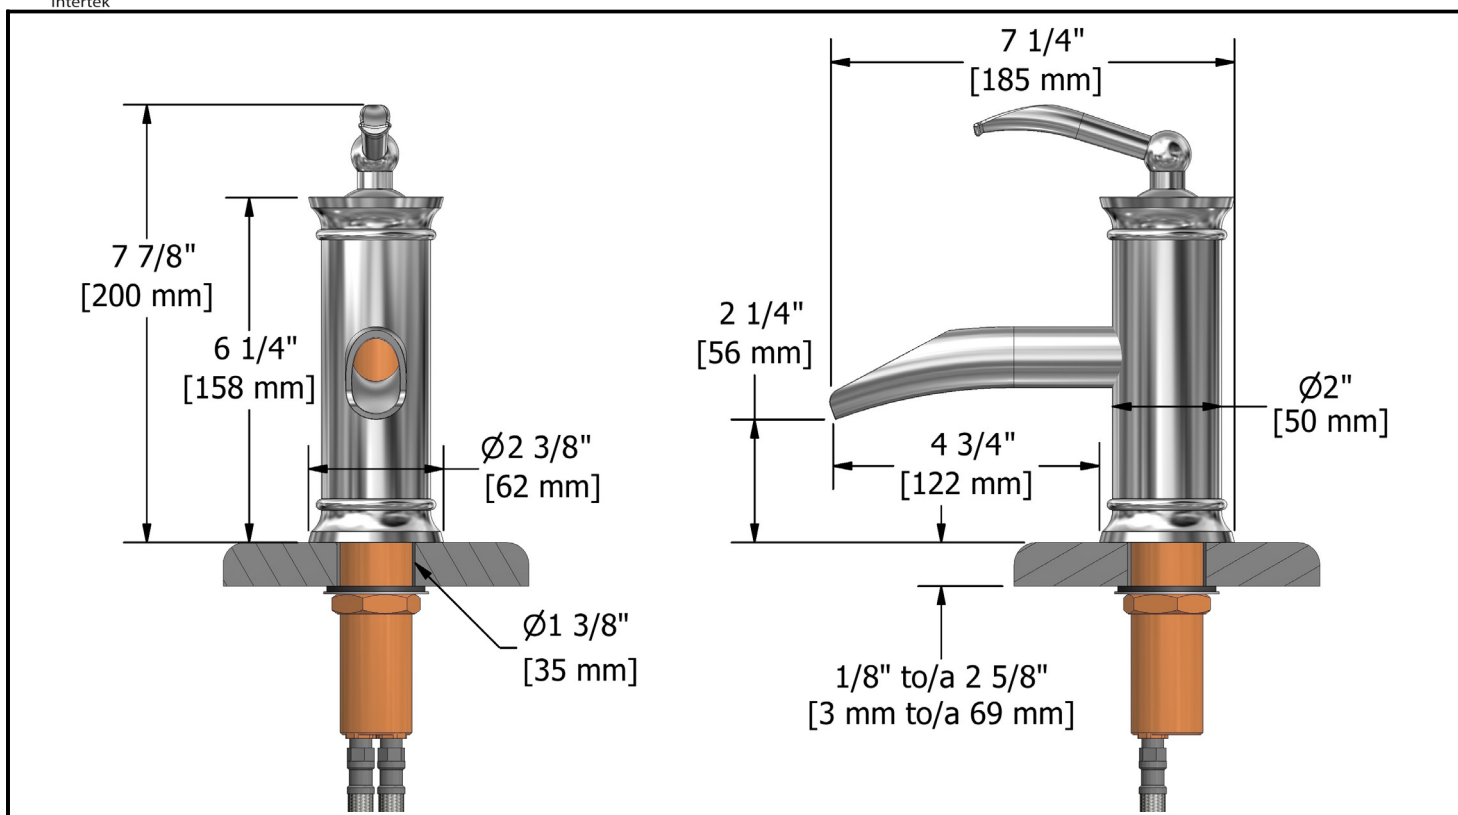

Single hole faucet
ASOP01XX

Specifications

Descriptions

- Ceramic cartridge
- 3/8" speedway compression
- Solid brass
- Open spout
- Push drain

Available colors

- C : Chrome
- NT : Night brushed (PVD)
- BN : Brushed nickel (PVD)

Flows

- Max. flow 5.7 L/min, 1.5 gpm (US) 60psi

Certifications

- CSA B125.1
- ASME A112.18.1
- NSF61

Warranty

The Riobel inc. product carries a limited LIFETIME warranty on the finish Chrome, Gold (PVD), Brushed nickel (PVD), Night brushed (PVD), Polished nickel (PVD) and all working parts and is guaranteed from the initial date of purchase against all manufacturing defects. Other finished 1 year.