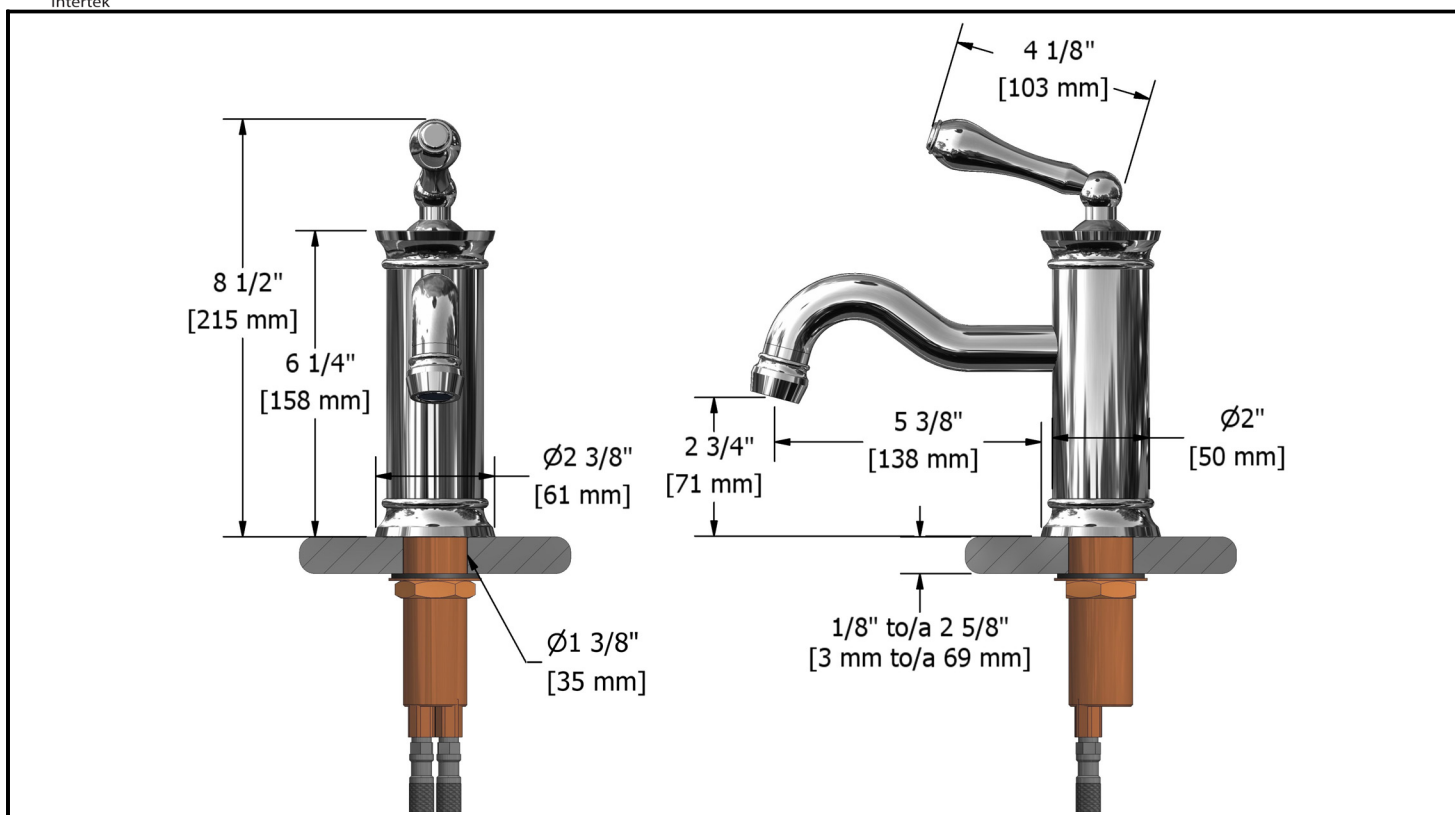

Single hole faucet
AS01XX

Specifications

Descriptions

- Ceramic cartridge
- 3/8" speedway compression
- Solid brass
- Push drain

Available colors

- C : Chrome
- NT : Night brushed (PVD)
- BN : Brushed nickel (PVD)

Flows

- Max. flow 5.7 L/min, 1.5 gpm (US) 60psi

Certifications

- ASME A112.18.1
- NSF61
- CSA B125.1
- CMR248 Approval

Warranty

The Riobel inc. product carries a limited LIFETIME warranty on the finish Chrome, Gold (PVD), Brushed nickel (PVD), Night brushed (PVD), Polished nickel (PVD) and all working parts and is guaranteed from the initial date of purchase against all manufacturing defects. Other finished 1 year.