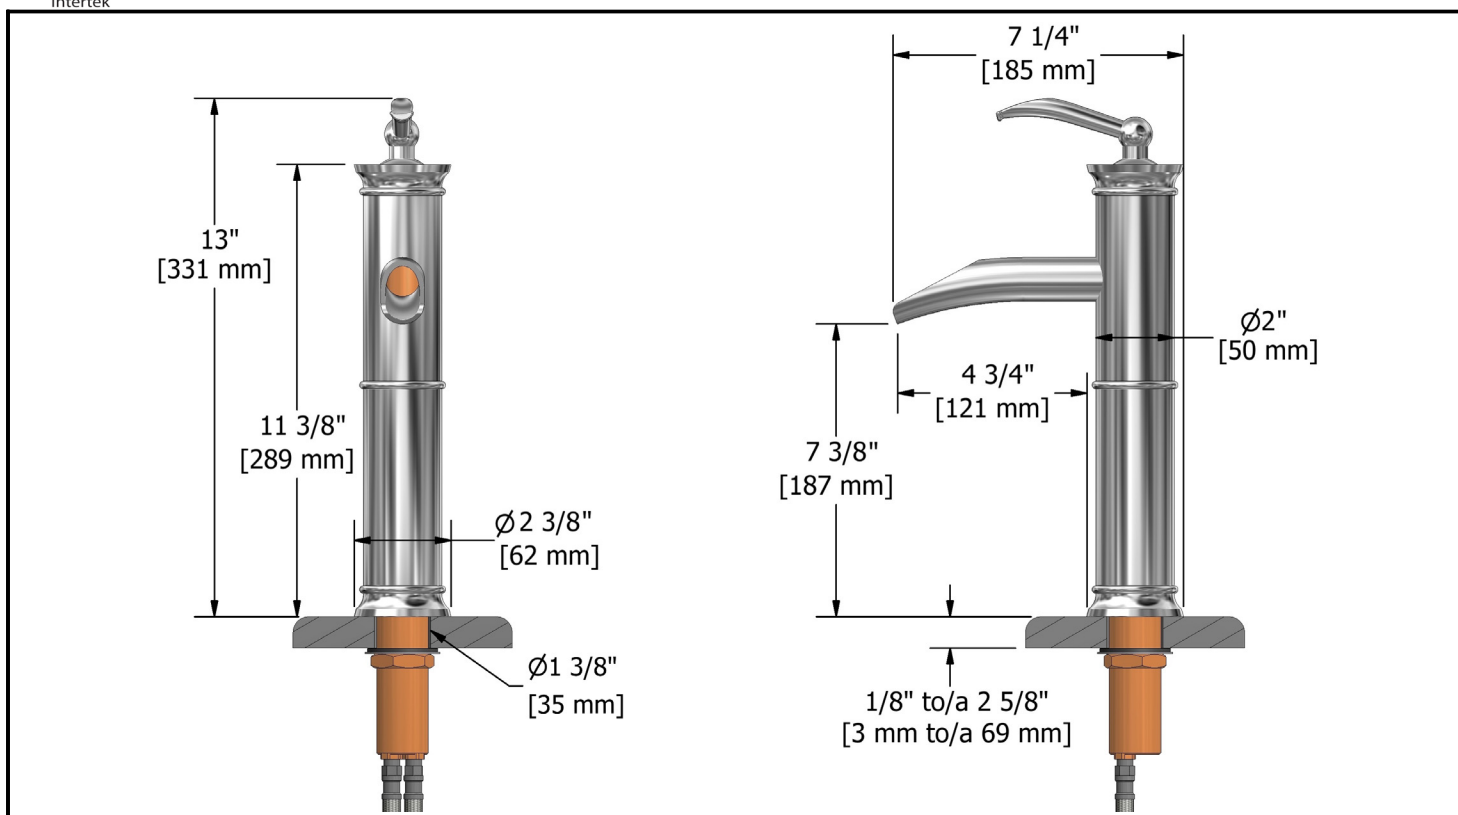

Single hole faucet
ALOP01XX

Specifications

Descriptions

- Ceramic cartridge
- 3/8" speedway compression
- Solid brass
- Open spout

Available colors

- C : Chrome
- NT : Night brushed (PVD)
- BN : Brushed nickel (PVD)

Flows

- Max. flow 5.7 L/min, 1.5 gpm (US) 60psi

Certifications

- ASME A112.18.1
- NSF61
- CSA B125.1

Warranty

The Riobel inc. product carries a limited LIFETIME warranty on the finish Chrome, Gold (PVD), Brushed nickel (PVD), Night brushed (PVD), Polished nickel (PVD) and all working parts and is guaranteed from the initial date of purchase against all manufacturing defects. Other finished 1 year.