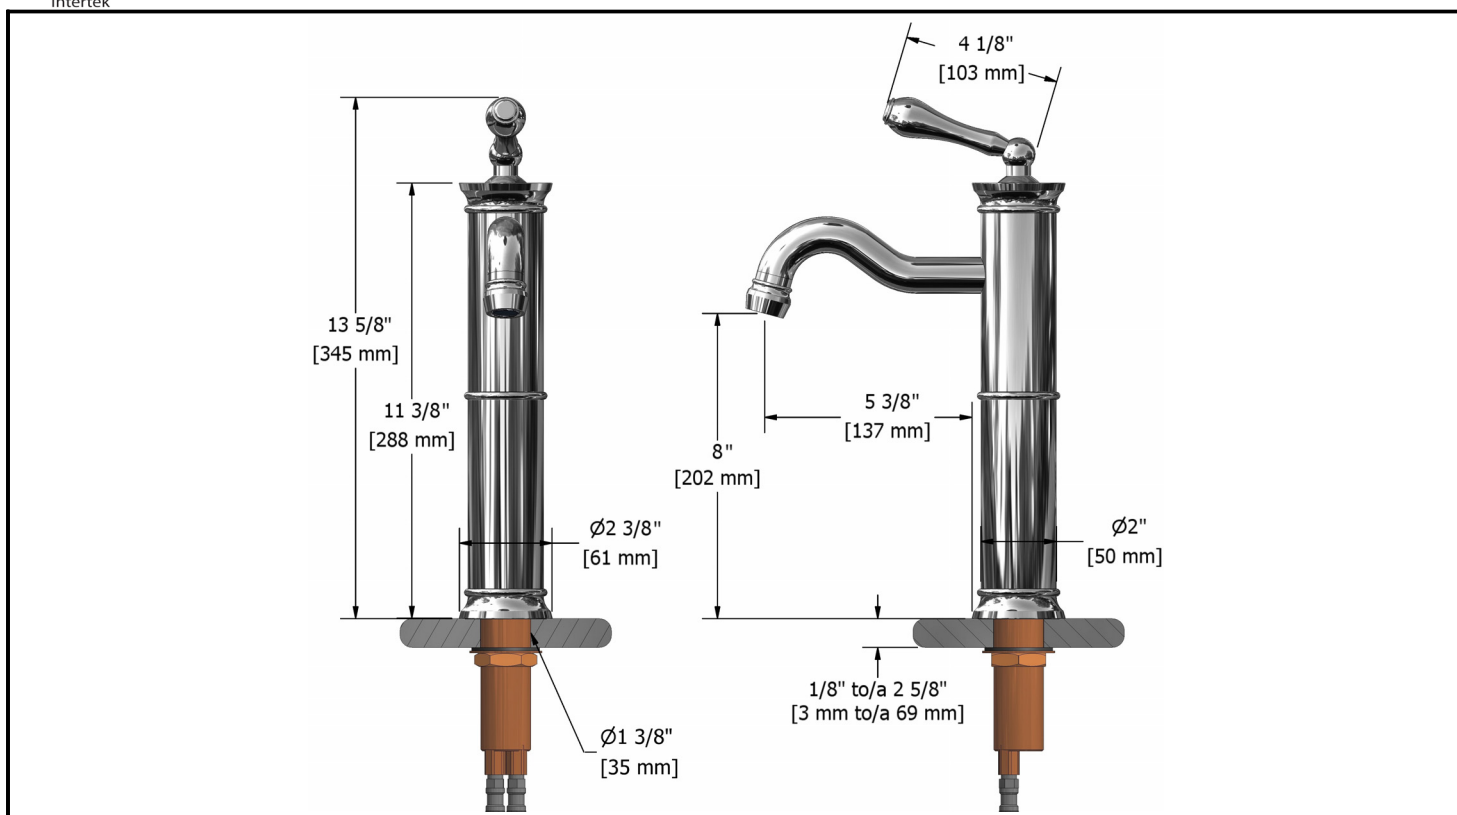

Single hole faucet

AL01XX

Specifications

Descriptions

- Ceramic cartridge
- 3/8" speedway compression
- Solid brass

Available colors

- C : Chrome
- NT : Night brushed (PVD)
- BN : Brushed nickel (PVD)

Flows

- Max. flow 5.7 L/min, 1.5 gpm (US) 60psi

Certifications

- ASME A112.18.1
- NSF61
- CSA B125.1
- CMR248 Approval

Warranty

The Riobel inc. product carries a limited LIFETIME warranty on the finish Chrome, Gold (PVD), Brushed nickel (PVD), Night brushed (PVD), Polished nickel (PVD) and all working parts and is guaranteed from the initial date of purchase against all manufacturing defects. Other finished 1 year.