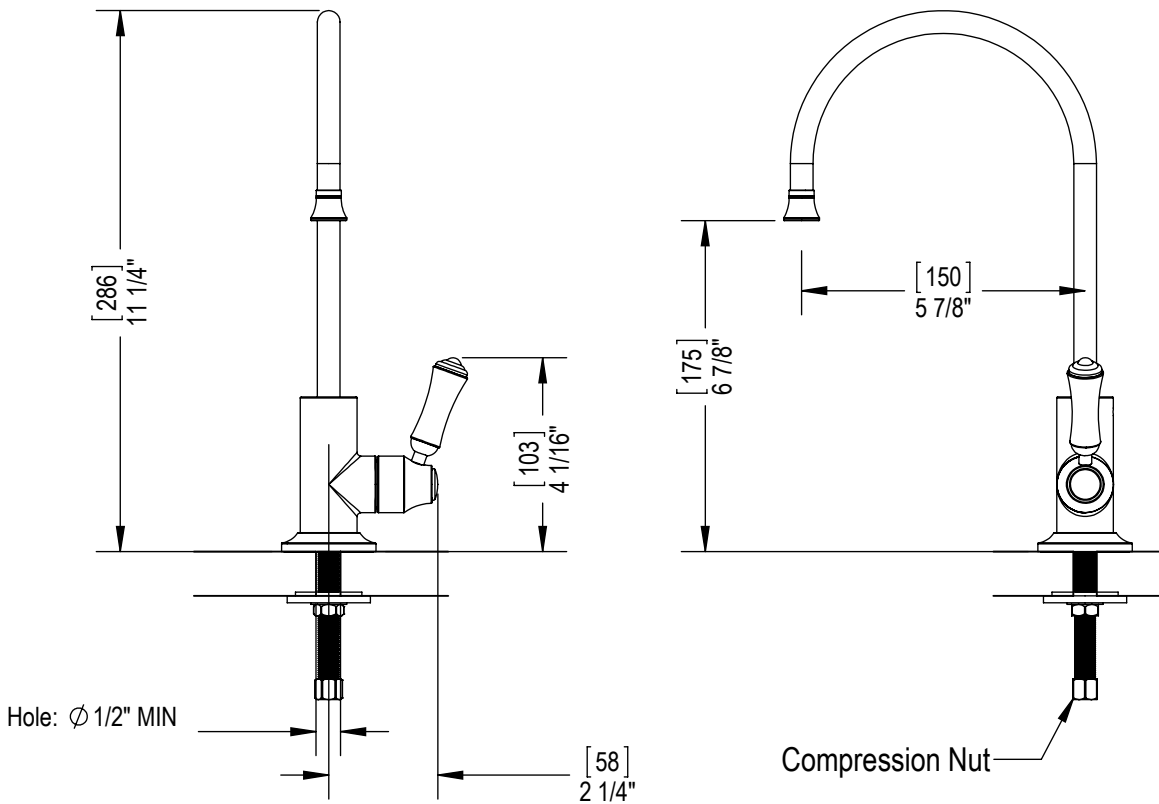

Features

- Brass construction with choice of finishes
- Swivel Spout
- Quarter Turn, ceramic disc cartridge

Order Matrix

Model	Main Finish
8FCS1	AB - Antique Brass
	AC - Antique Copper
	BB - Bright Brass
	CH - Chrome
	OB - Oil Rubbed Bronze
	PN - Polished Nickel
	SB - Satin Brass
	SC - Satin Chrome
	SN - Satin Nickel
	TB - Tuscan Brass
	AQ - Aqua
	BK - Black
	MB - Matte Black
	MW - Matte White
	NC - Natural Cream
	RD - Red
	WH - White

CLASSIC
Drinking Water Dispenser
Model: 8FCS1 XX-XX

Critical Dimensions

TEL: 905-851-6781
FAX: 905-851-8031
TOLL FREE: 800-461-5901

THE **Rubinet** FAUCET COMPANY

www.rubinet.com