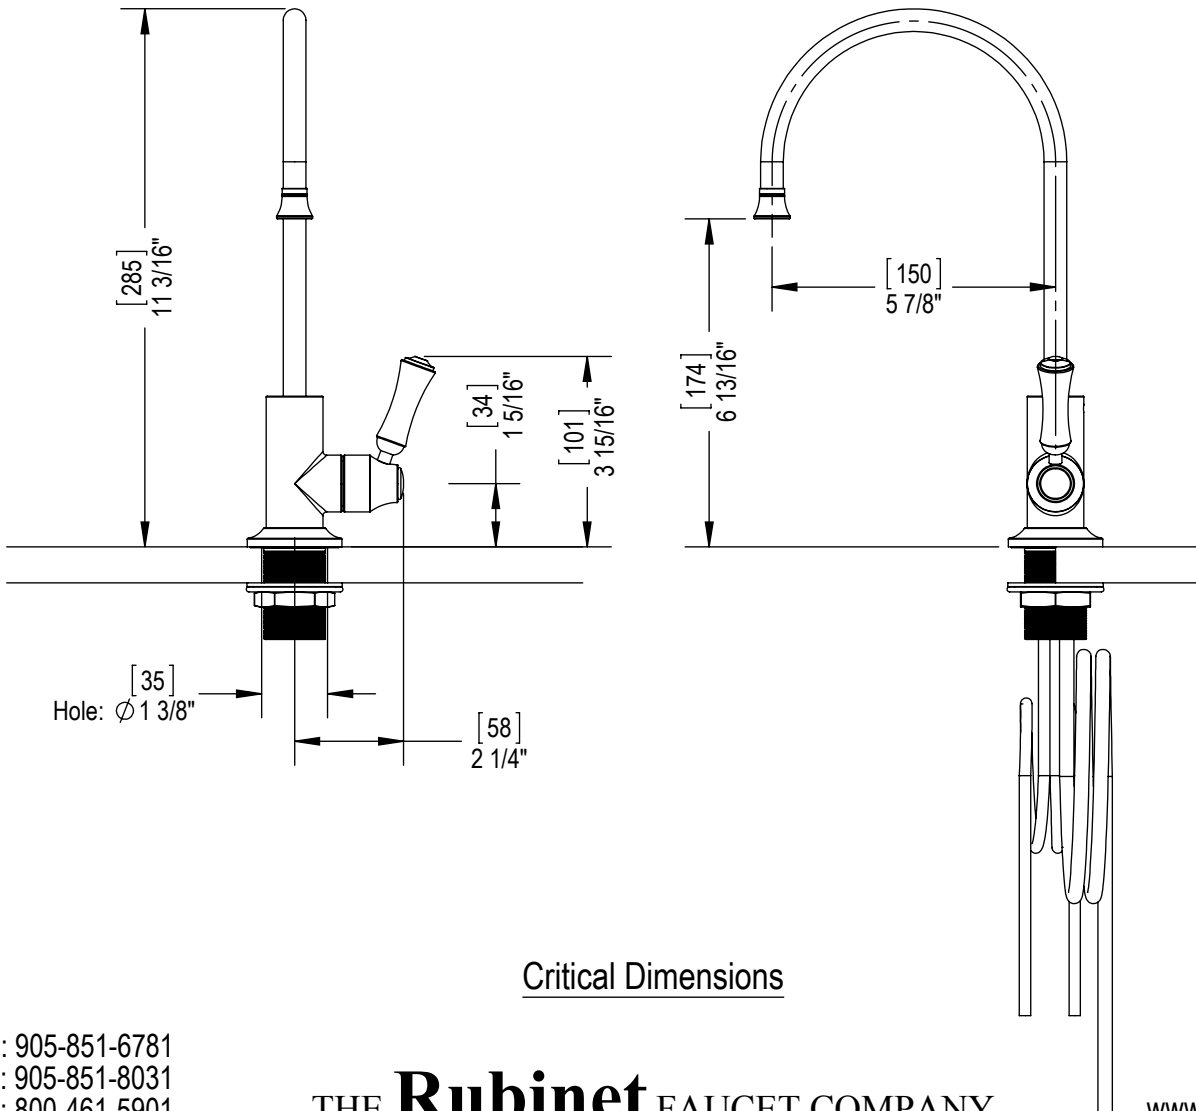

Features

- Brass construction with choice of finishes
- Swivel Spout
- Quarter Turn, ceramic disc cartridge

Order Matrix

Model	Main Finish
8FCN1	AB - Antique Brass
	AC - Antique Copper
	BB - Bright Brass
	CH - Chrome
	OB - Oil Rubbed Bronze
	PN - Polished Nickel
	SB - Satin Brass
	SC - Satin Chrome
	SN - Satin Nickel
	TB - Tuscan Brass
	AQ - Aqua
	BK - Black
	MB - Matte Black
	MW - Matte White
	NC - Natural Cream
	RD - Red
	WH - White

CONTEMPORARY

Drinking Water Dispenser
Model: 8FCN1 XX-XX

Critical Dimensions

Features

- Brass construction with choice of finishes
- Swivel Spout
- Quarter Turn, ceramic disc cartridge

Order Matrix

Model	Main Finish
8FCS2	AB - Antique Brass
	AC - Antique Copper
	BB - Bright Brass
	CH - Chrome
	OB - Oil Rubbed Bronze
	PN - Polished Nickel
	SB - Satin Brass
	SC - Satin Chrome
	SN - Satin Nickel
	TB - Tuscan Brass
	AQ - Aqua
	BK - Black
	MB - Matte Black
	MW - Matte White
	NC - Natural Cream
	RD - Red
	WH - White

CLASSIC
Instant Hot Water Dispenser
Model: 8FCS2 XX-XX

Critical Dimensions

TEL: 905-851-6781
FAX: 905-851-8031
TOLL FREE: 800-461-5901

THE **Rubinet** FAUCET COMPANY

www.rubinet.com