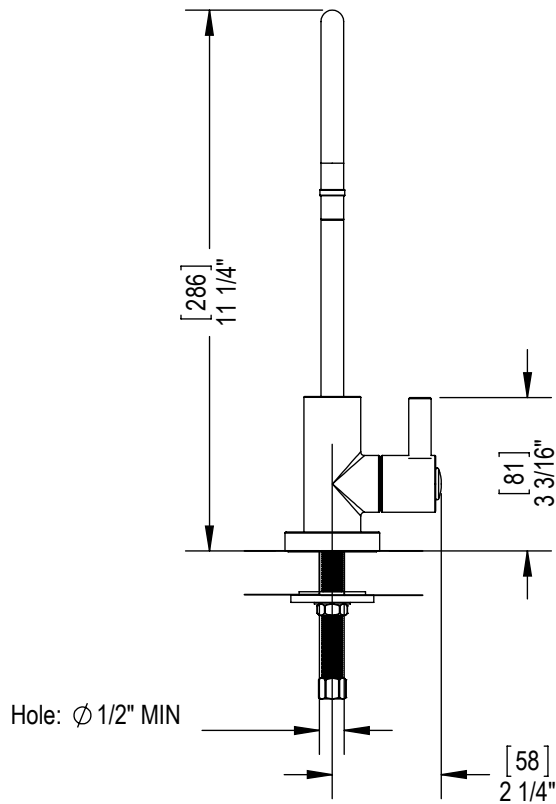

Features

- Brass construction with choice of finishes
- Swivel Spout
- Quarter Turn, ceramic disc cartridge

Order Matrix

Model	Main Finish
8FCN1	AB - Antique Brass
	AC - Antique Copper
	BB - Bright Brass
	CH - Chrome
	OB - Oil Rubbed Bronze
	PN - Polished Nickel
	SB - Satin Brass
	SC - Satin Chrome
	SN - Satin Nickel
	TB - Tuscan Brass
	AQ - Aqua
	BK - Black
	MB - Matte Black
	MW - Matte White
	NC - Natural Cream
	RD - Red
	WH - White

CONTEMPORARY

Drinking Water Dispenser
Model: 8FCN1 XX-XX

Critical Dimensions

Features

- Brass construction with choice of finishes
- Swivel Spout
- Quarter Turn, ceramic disc cartridge

Order Matrix

Model	Main Finish
8FCS2	AB - Antique Brass
	AC - Antique Copper
	BB - Bright Brass
	CH - Chrome
	OB - Oil Rubbed Bronze
	PN - Polished Nickel
	SB - Satin Brass
	SC - Satin Chrome
	SN - Satin Nickel
	TB - Tuscan Brass
	AQ - Aqua
	BK - Black
	MB - Matte Black
	MW - Matte White
	NC - Natural Cream
	RD - Red
	WH - White

CLASSIC
Instant Hot Water Dispenser
Model: 8FCS2 XX-XX

Critical Dimensions

TEL: 905-851-6781
FAX: 905-851-8031
TOLL FREE: 800-461-5901

THE **Rubinet** FAUCET COMPANY

www.rubinet.com