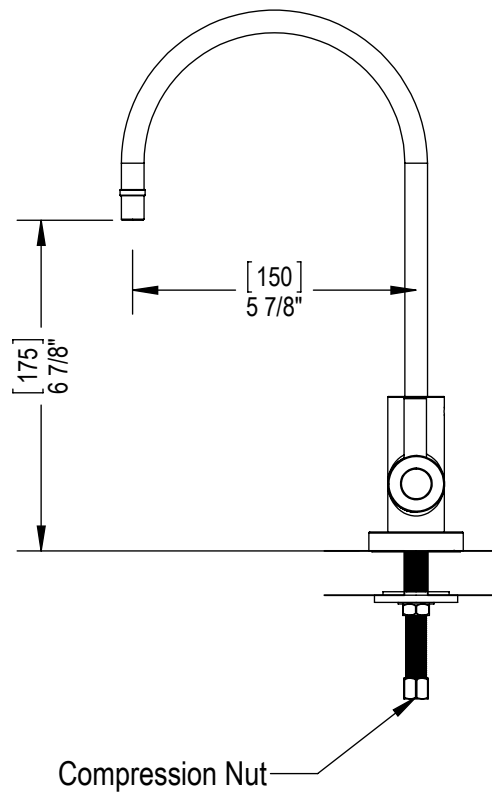

Features

- Brass construction with choice of finishes
- Swivel Spout
- Quarter Turn, ceramic disc cartridge

Order Matrix

Model	Main Finish
8FCN1	AB - Antique Brass
	AC - Antique Copper
	BB - Bright Brass
	CH - Chrome
	OB - Oil Rubbed Bronze
	PN - Polished Nickel
	SB - Satin Brass
	SC - Satin Chrome
	SN - Satin Nickel
	TB - Tuscan Brass
	AQ - Aqua
	BK - Black
	MB - Matte Black
	MW - Matte White
	NC - Natural Cream
	RD - Red
	WH - White

CONTEMPORARY

Drinking Water Dispenser
Model: 8FCN1 XX-XX

Critical Dimensions

Features

- Brass construction with choice of finishes
- Swivel Spout
- Quarter Turn, ceramic disc cartridge

Order Matrix

Model	Main Finish
8FCS2	AB - Antique Brass
	AC - Antique Copper
	BB - Bright Brass
	CH - Chrome
	OB - Oil Rubbed Bronze
	PN - Polished Nickel
	SB - Satin Brass
	SC - Satin Chrome
	SN - Satin Nickel
	TB - Tuscan Brass
	AQ - Aqua
	BK - Black
	MB - Matte Black
	MW - Matte White
	NC - Natural Cream
	RD - Red
	WH - White

CLASSIC
Instant Hot Water Dispenser
Model: 8FCS2 XX-XX

Critical Dimensions

TEL: 905-851-6781
FAX: 905-851-8031
TOLL FREE: 800-461-5901

THE **Rubinet** FAUCET COMPANY

www.rubinet.com