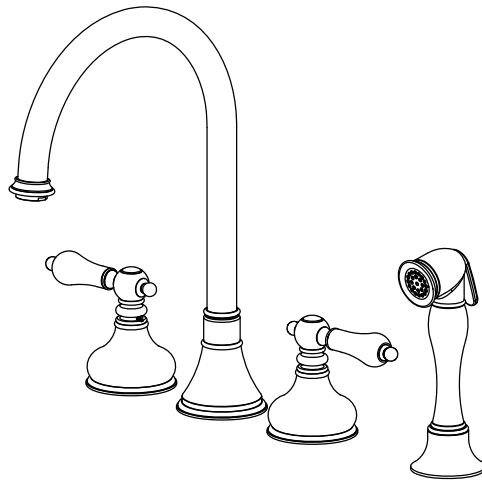

Features

- Brass construction with choice of 18 finishes
- Two Lever handles, Swivel spout and Hand Spray
- Quarter-turn, ceramic disc cartridges
- Flexible Stainless Steel supply hoses for easy installation
- 2.2 gpm @ 60 psi

Order Matrix

Model	Main Finish
8BRBRML	AB - Antique Brass
	AC - Antique Copper
	BB - Bright Brass
	CH - Chrome
	OB - Oil Rubbed Bronze
	PN - Polished Nickel
	SB - Satin Brass
	SC - Satin Chrome
	SN - Satin Nickel
	TB - Tuscan Brass
	AQ - Aqua
	BK - Black
	MB - Matte Black
	MW - Matte White
	NC - Natural Cream
	RD - Red
	WH - White

ROMANESQUE
Widespread Kitchen Set with Hand Spray
Model: 8BRBRML XX-XX