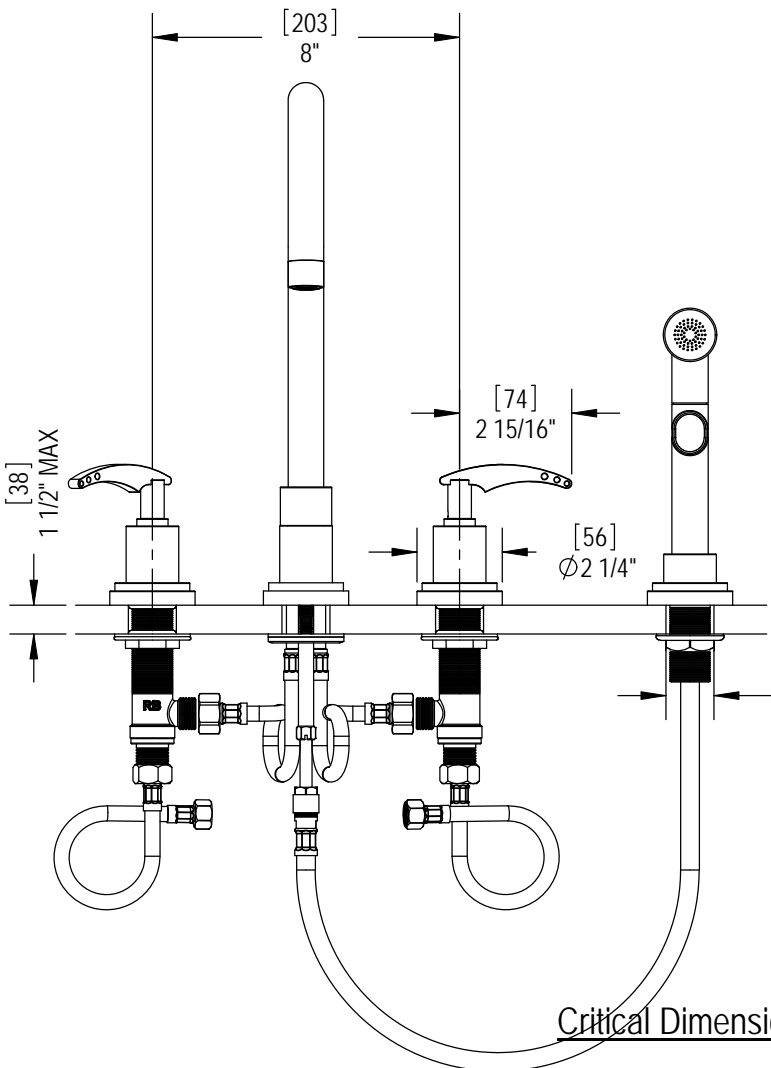

Features

- Brass construction with choice of 18 finishes
- Two Cross Handles, Swivel Spout & Hand Spray
- Quarter Turn ceramic disc cartridges
- 2.2 gpm @ 60 psi

Order Matrix

Model	Main Finish
8BRBLAL	CH - Chrome
	SN - Satin Nickel
	PN - Polished Nickel
	OB - Oil Rubbed Bronze
	BK - Black
	MB - Matte Black

LASALLE

Widespread Kitchen Set with Hand Spray
Model: 8BRBLAL XX-XX

Critical Dimensions

TEL: 905-851-6781
FAX: 905-851-8031
TOLL FREE: 800-461-5901