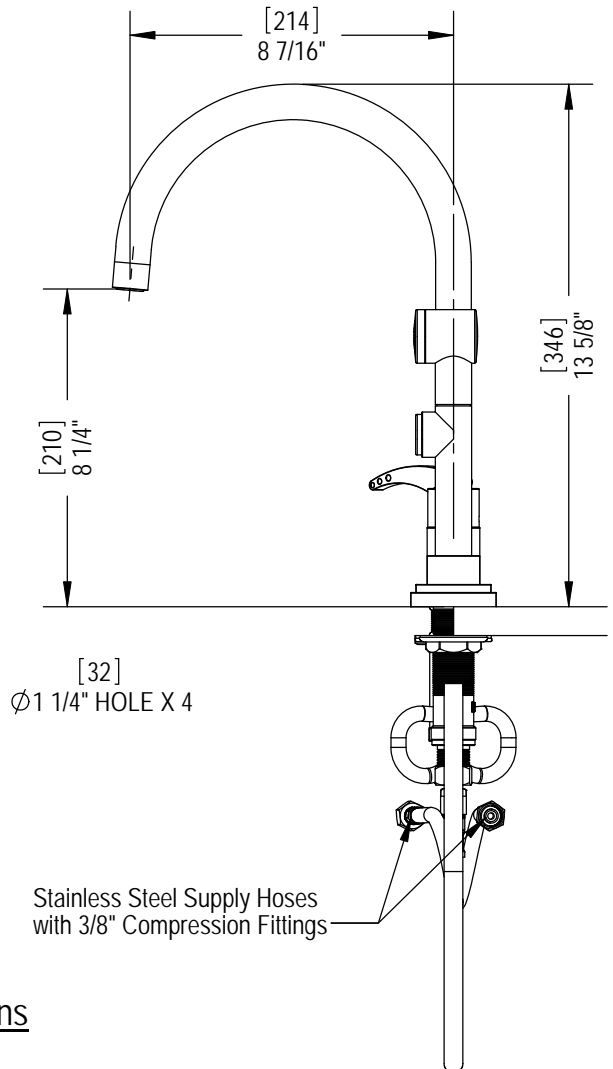

Features

- Brass construction with choice of 18 finishes
- Two Cross Handles, Swivel Spout & Hand Spray
- Quarter Turn ceramic disc cartridges
- 2.2 gpm @ 60 psi

Order Matrix

Model	Main Finish
8BRBLAL	CH - Chrome
	SN - Satin Nickel
	PN - Polished Nickel
	OB - Oil Rubbed Bronze
	BK - Black
	MB - Matte Black

LASALLE

Widespread Kitchen Set with Hand Spray
Model: 8BRBLAL XX-XX

Critical Dimensions

TEL: 905-851-6781
FAX: 905-851-8031
TOLL FREE: 800-461-5901