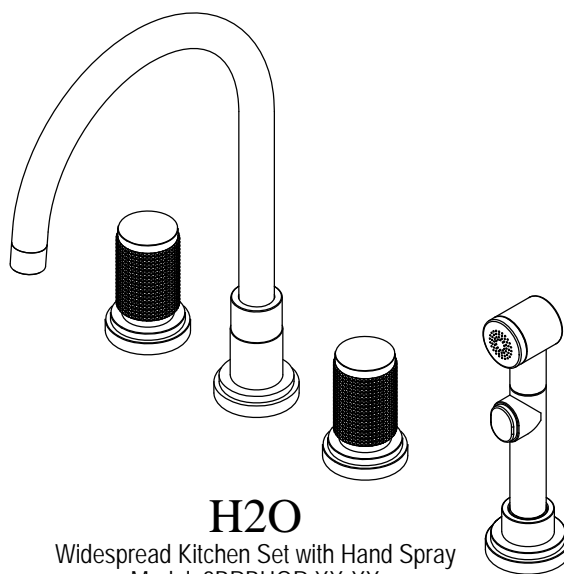

Features

- Brass construction with choice of 18 finishes
- Two Lever Handles, Swivel Spout & Hand Spray
- Quarter Turn ceramic disc cartridges
- 2.2 gpm @ 60 psi

Order Matrix

| Model   | Main Finish            |
|---------|------------------------|
| 8BRBHOR | CH - Chrome            |
|         | SN - Satin Nickel      |
|         | PN - Polished Nickel   |
|         | OB - Oil Rubbed Bronze |
|         | BK - Black             |
|         | MB - Matte Black       |
|         |                        |
|         |                        |

H2O

Widespread Kitchen Set with Hand Spray  
Model: 8BRBHOR XX-XX