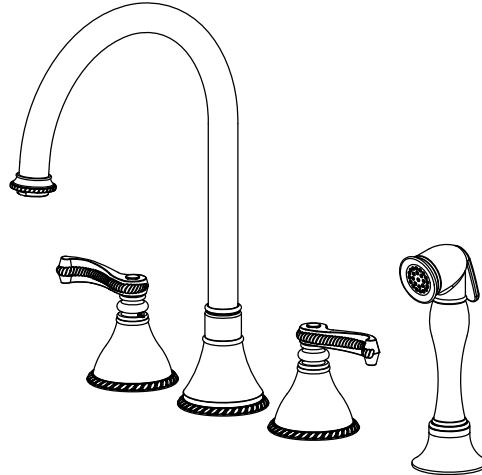

Features

- Brass construction with choice of 18 finishes
- Two Lever handles, Swivel spout
- Quarter turn ceramic disc cartridges
- Flexible Stainless Steel supply hoses for easy installation
- 2.2 gpm @ 60 psi

Order Matrix

Model	Main Finish
8BRBETL	AB - Antique Brass
	AC - Antique Copper
	BB - Bright Brass
	CH - Chrome
	OB - Oil Rubbed Bronze
	PN - Polished Nickel
	SB - Satin Brass
	SC - Satin Chrome
	SN - Satin Nickel
	TB - Tuscan Brass
	AQ - Aqua
	BK - Black
	MB - Matte Black
	MW - Matte White
	NC - Natural Cream
	RD - Red
	WH - White