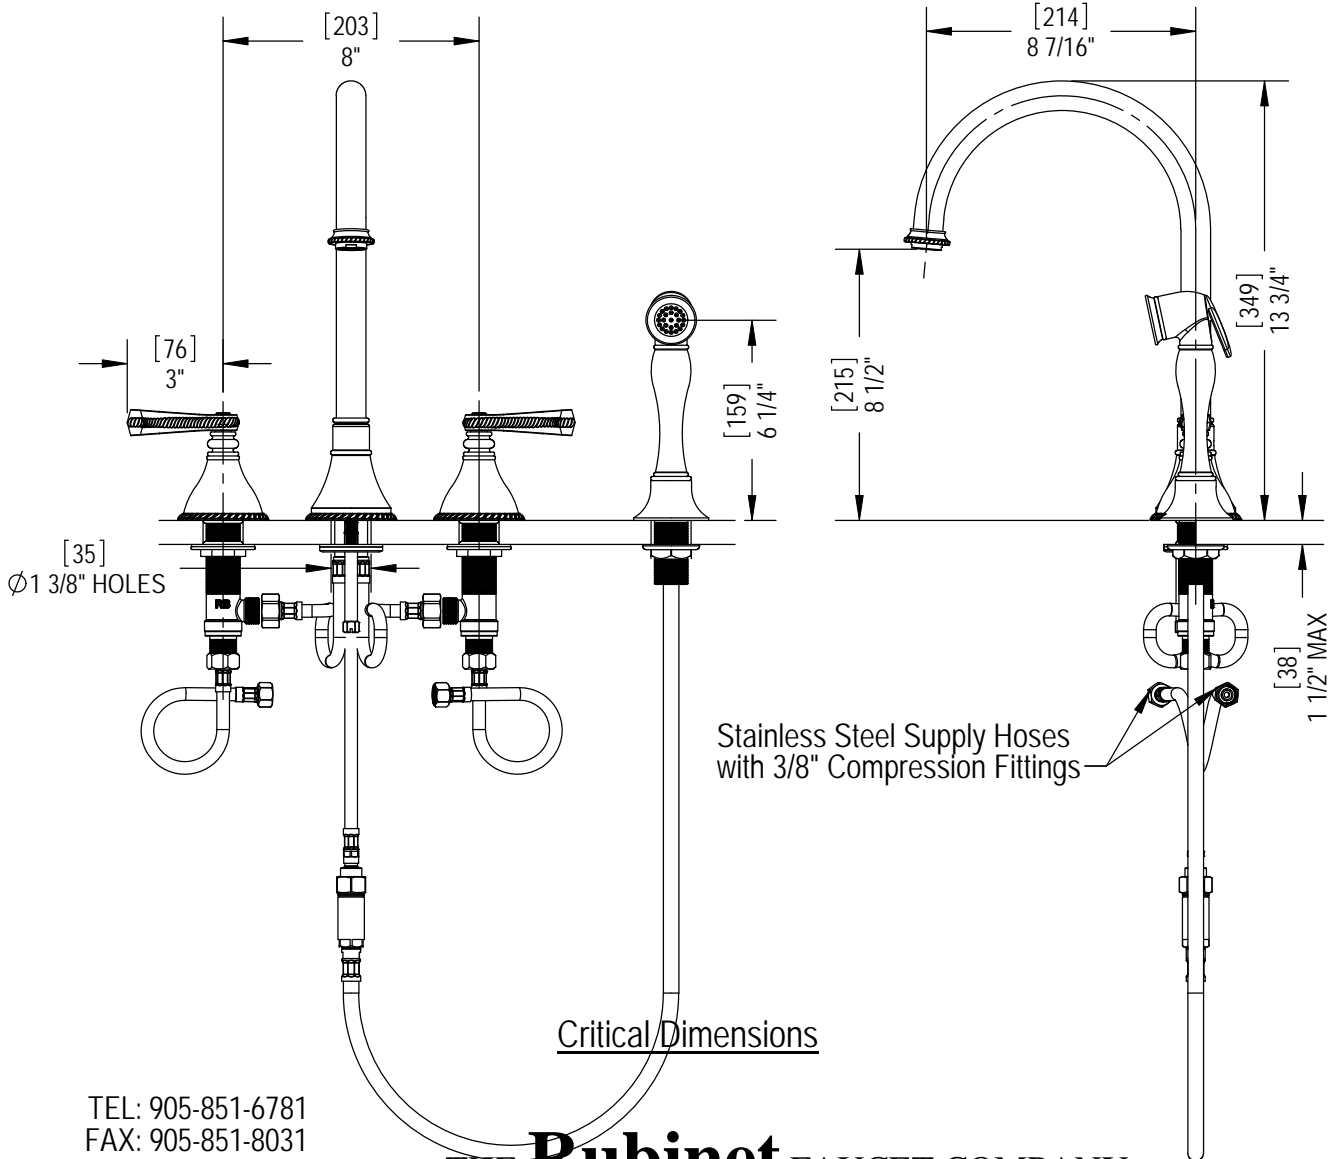

Features

- Brass construction with choice of 18 finishes
- Two Lever handles, Swivel spout
- Quarter turn ceramic disc cartridges
- Flexible Stainless Steel supply hoses for easy installation
- 2.2 gpm @ 60 psi

Order Matrix

Model	Main Finish
8BRBETL	AB - Antique Brass
	AC - Antique Copper
	BB - Bright Brass
	CH - Chrome
	OB - Oil Rubbed Bronze
	PN - Polished Nickel
	SB - Satin Brass
	SC - Satin Chrome
	SN - Satin Nickel
	TB - Tuscan Brass
	AQ - Aqua
	BK - Black
	MB - Matte Black
	MW - Matte White
	NC - Natural Cream
	RD - Red
	WH - White

ETRUSCAN

Widespread Kitchen Set with Hand Spray
Model: 8BRBETL XX-XX

TEL: 905-851-6781
FAX: 905-851-8031
TOLL FREE: 800-461-5901

THE **Rubinet** FAUCET COMPANY

www.rubinet.com