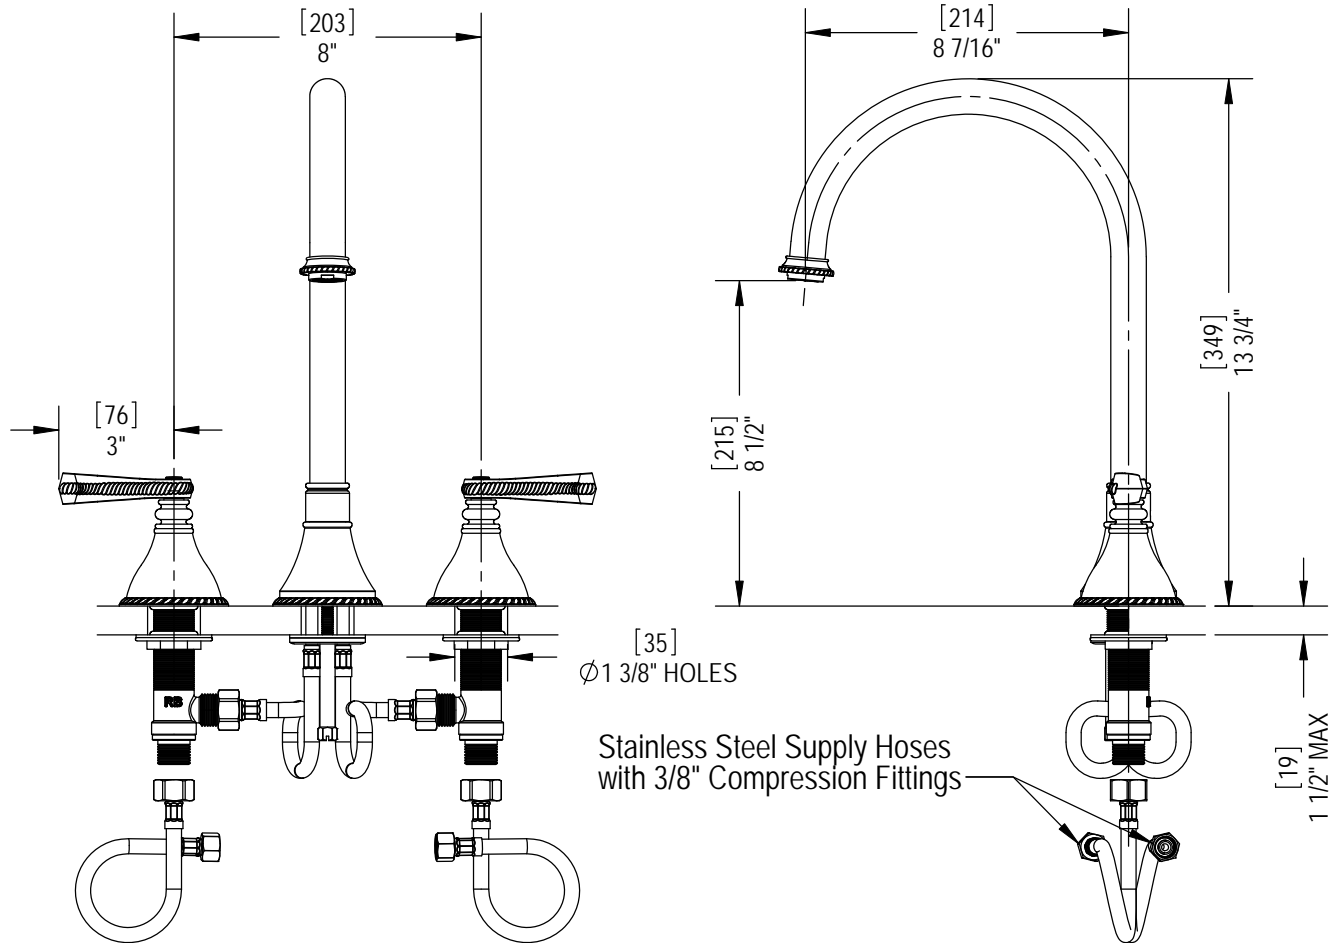

Features

- Brass construction with choice of 18 finishes
- Two Lever handles, Swivel spout
- Quarter Turn ceramic disc cartridges
- Flexible Stainless Steel supply hoses for easy installation
- 2.2 gpm @ 60 psi

Order Matrix

Model	Main Finish
8ARBETL	AB - Antique Brass
	AC - Antique Copper
	BB - Bright Brass
	CH - Chrome
	OB - Oil Rubbed Bronze
	PN - Polished Nickel
	SB - Satin Brass
	SC - Satin Chrome
	SN - Satin Nickel
	TB - Tuscan Brass
	AQ - Aqua
	BK - Black
	MB - Matte Black
	MW - Matte White
	NC - Natural Cream
	RD - Red
	WH - White

ETRUSCAN
Widespread Kitchen Set
Model: 8ARBETL XX-XX

Critical Dimensions