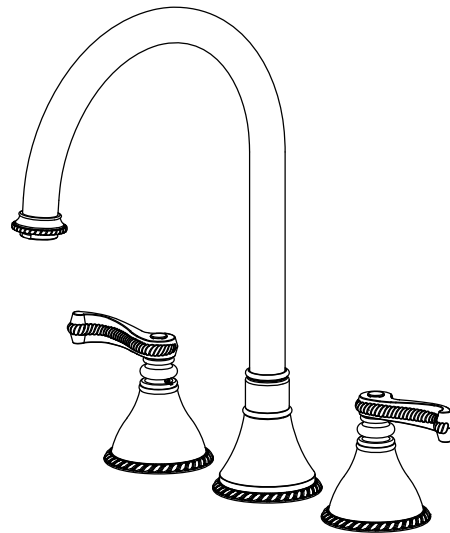

Features

- Brass construction with choice of 18 finishes
- Two Lever handles, Swivel spout
- Quarter Turn ceramic disc cartridges
- Flexible Stainless Steel supply hoses for easy installation
- 2.2 gpm @ 60 psi

Order Matrix

Model	Main Finish
8ARBETL	AB - Antique Brass
	AC - Antique Copper
	BB - Bright Brass
	CH - Chrome
	OB - Oil Rubbed Bronze
	PN - Polished Nickel
	SB - Satin Brass
	SC - Satin Chrome
	SN - Satin Nickel
	TB - Tuscan Brass
	AQ - Aqua
	BK - Black
	MB - Matte Black
	MW - Matte White
	NC - Natural Cream
	RD - Red
	WH - White

ETRUSCAN
Widespread Kitchen Set
Model: 8ARBETL XX-XX

Critical Dimensions