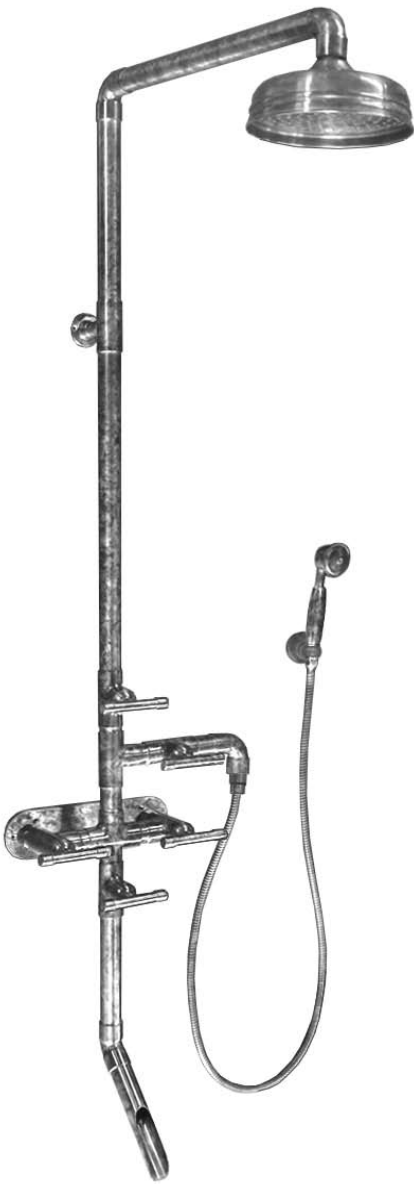

PRODUCT SPECIFICATIONS

WATERBRIDGE EXPOSED SHOWER – MODEL 880 (was WB SH 5H TF HW) 5 HANDLE W/ HANDSHOWER & TUBFILLER

FACTS

Solid Copper Construction, piping is 1-3/8" O.D.

1/2" Quarter-turn Ceramic Cartridges

Installs directly to 1/2" copper supply lines w/Compression Fitting

IAPMO Approved

Available in Four Standard Finishes (WaterBridge Collection)

Rustic Copper Oil Rubbed Bronze

Rustic Nickel Pizzazz Nickel

**WATERBRIDGE EXPOSED SHOWER – MODEL 880 (was WB SH 5H TF HW)
5 HANDLE W/ HANDSHOWER & TUBFILLER**

**SHOWER SHIPS IN FOUR PIECES; BODY, ARM, HEAD, HAND SHOWER,
TUB SPOUT, AND MISC. PARTS SHOWN BELOW.**

HAND SHOWER

MOUNTING PLATE

**SHOWER HEAD SPACER
& MOUNTING SCREWS**

WATTS ANTI-SCALD MIXING VALVE