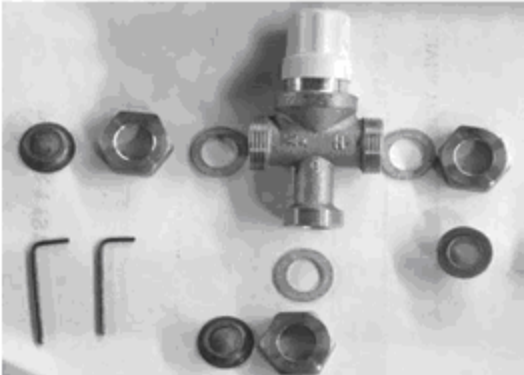

PRODUCT SPECIFICATIONS

WATERBRIDGE EXPOSED SHOWER – MODEL 880 (was WB SH 5H TF HW) 5 HANDLE W/ HANDSHOWER & TUBFILLER

FACTS

Solid Copper Construction, piping is 1-3/8" O.D.

1/2" Quarter-turn Ceramic Cartridges

Installs directly to 1/2" copper supply lines w/Compression Fitting

IAPMO Approved

Available in Four Standard Finishes (WaterBridge Collection)

Rustic Copper Oil Rubbed Bronze

Rustic Nickel Pizzazz Nickel

**WATERBRIDGE EXPOSED SHOWER – MODEL 880 (was WB SH 5H TF HW)
5 HANDLE W/ HANDSHOWER & TUBFILLER**

**SHOWER SHIPS IN FOUR PIECES; BODY, ARM, HEAD, HAND SHOWER,
TUB SPOUT, AND MISC. PARTS SHOWN BELOW.**

HAND SHOWER

MOUNTING PLATE

**SHOWER HEAD SPACER
& MOUNTING SCREWS**

WATTS ANTI-SCALD MIXING VALVE