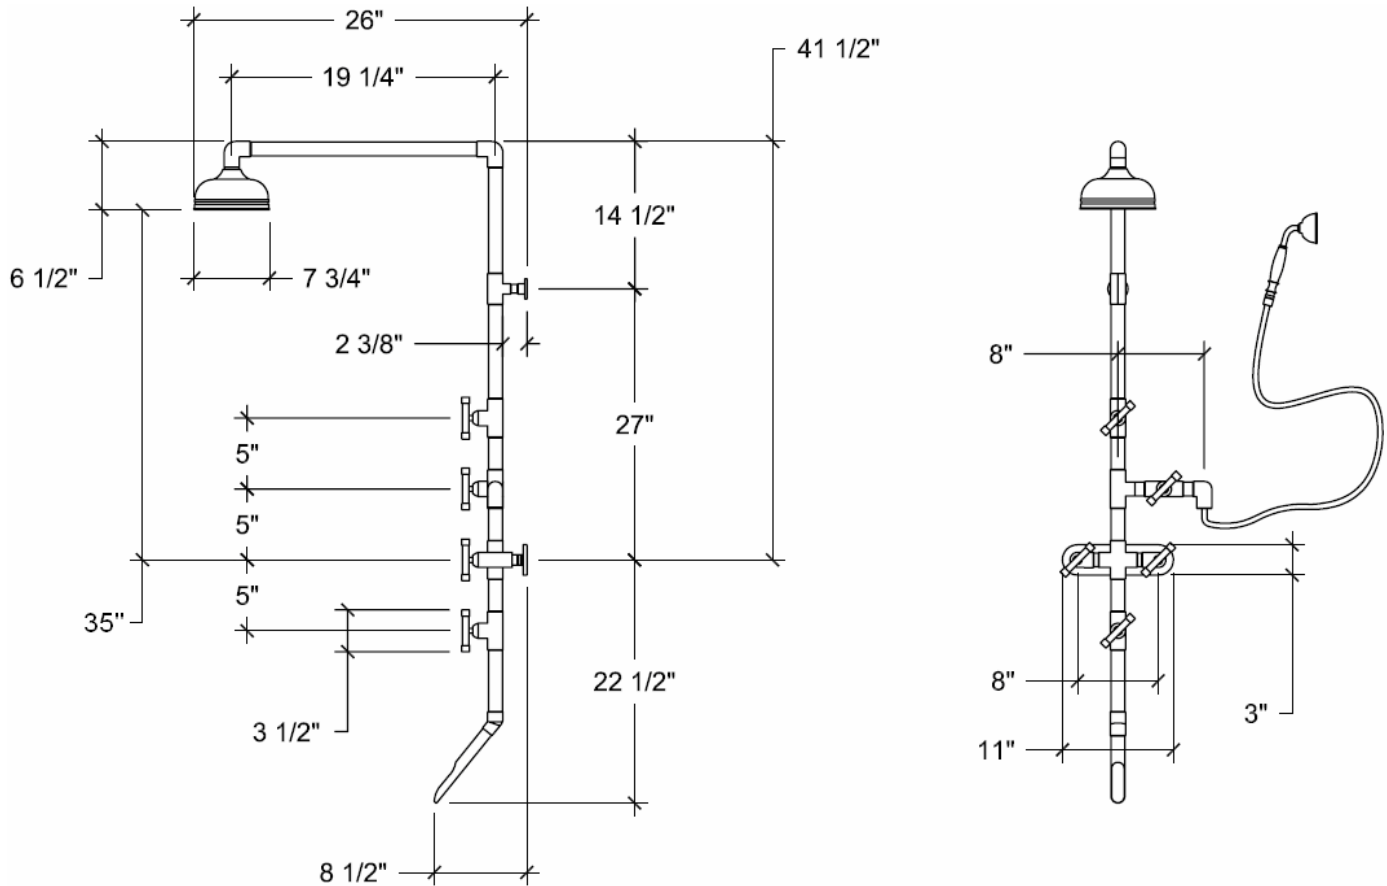

PRODUCT SPECIFICATIONS

WATERBRIDGE EXPOSED SHOWER – MODEL 880 (was WB SH 5H TF HW) 5 HANDLE W/ HANDSHOWER & TUBFILLER

FACTS

Solid Copper Construction, piping is 1-3/8" O.D.

1/2" Quarter-turn Ceramic Cartridges

Installs directly to 1/2" copper supply lines w/Compression Fitting

IAPMO Approved

Available in Four Standard Finishes (WaterBridge Collection)

Rustic Copper Oil Rubbed Bronze

Rustic Nickel Pizzazz Nickel

**WATERBRIDGE EXPOSED SHOWER – MODEL 880 (was WB SH 5H TF HW)
5 HANDLE W/ HANDSHOWER & TUBFILLER**

**SHOWER SHIPS IN FOUR PIECES; BODY, ARM, HEAD, HAND SHOWER,
TUB SPOUT, AND MISC. PARTS SHOWN BELOW.**

HAND SHOWER

MOUNTING PLATE

**SHOWER HEAD SPACER
& MOUNTING SCREWS**

WATTS ANTI-SCALD MIXING VALVE