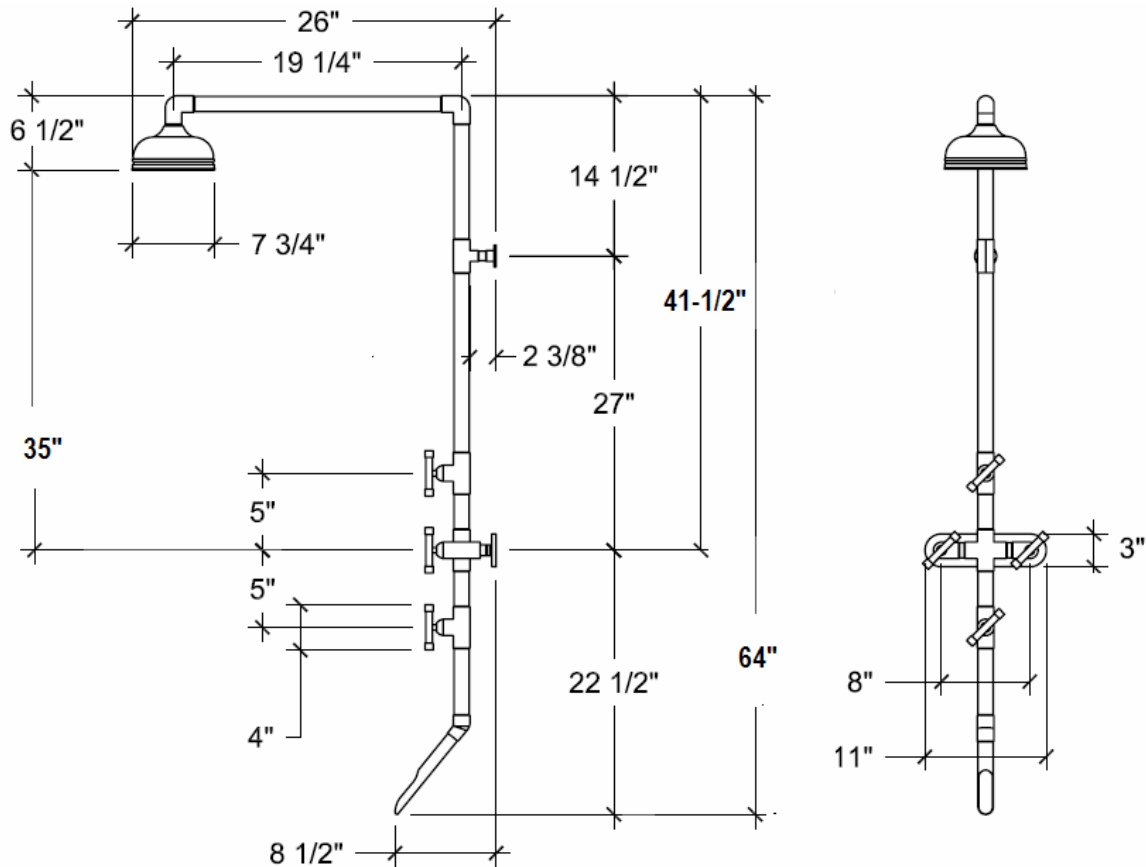

PRODUCT SPECIFICATIONS

WATERBRIDGE EXPOSED SHOWER – MODEL 870 (was WB SH 4H TF) 4 HANDLE WITH TUBFILLER

FACTS

Solid Copper Construction, piping is 1-3/8" O.D.

1/2" Quarter-turn Ceramic Cartridges

Hooks up directly to 1/2" soft or rigid copper supply lines w/Compression Fitting

**WATERBRIDGE EXPOSED SHOWER – MODEL 870 (was WB SH 4H TF)
4 HANDLE WITH TUBFILLER**

**SHOWER SHIPS IN FOUR PIECES; BODY, ARM, HEAD, TUB SPOUT,
AND MISC. PARTS SHOWN BELOW**

MOUNTING PLATE

**SHOWER HEAD SPACER
& MOUNTING SCREWS**