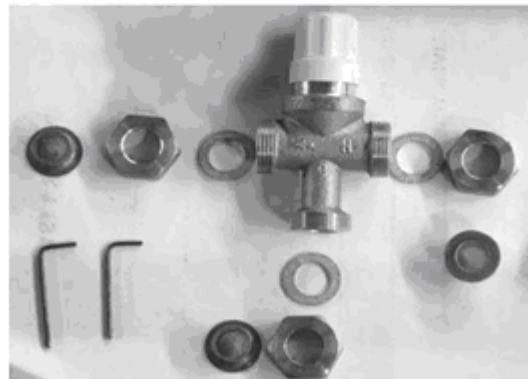

PRODUCT SPECIFICATIONS

WATERBRIDGE EXPOSED SHOWER – MODEL 870 (was WB SH 4H TF) 4 HANDLE WITH TUBFILLER

FACTS

Solid Copper Construction, piping is 1-3/8" O.D.

1/2" Quarter-turn Ceramic Cartridges

Hooks up directly to 1/2" soft or rigid copper supply lines w/Compression Fitting

**WATERBRIDGE EXPOSED SHOWER – MODEL 870 (was WB SH 4H TF)
4 HANDLE WITH TUBFILLER**

**SHOWER SHIPS IN FOUR PIECES; BODY, ARM, HEAD, TUB SPOUT,
AND MISC. PARTS SHOWN BELOW**

MOUNTING PLATE

**SHOWER HEAD SPACER
& MOUNTING SCREWS**