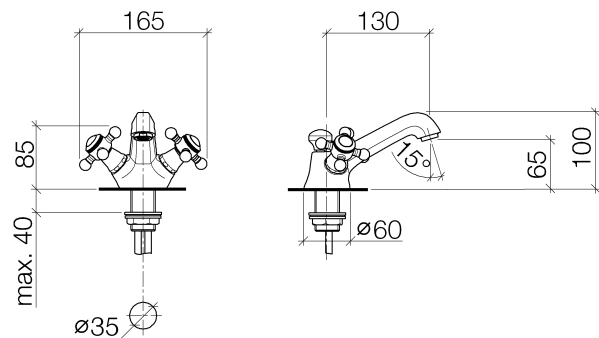

Product specifications

- **5 1/8" projection**
- M 24 x 1 aerator – male thread
- Total height 3 7/8"
- Height to aerator/spout outlet 2 1/2"
- 2x xControl ceramic disc cartridge 1/2"
- 2x M 10 x 1 screw-in high pressure hose
- **US drain with overflow**
- Water flow rate limited to max. 1.5 gpm
- low lead compliant

Surfaces

- chrome 22500360-000010
- chrome 22500360-000010
- matt platinum 22500360-060010
- matt platinum 22500360-060010
- platinum 22500360-080010
- platinum 22500360-080010
- brass 22500360-090010
- brass 22500360-090010

Exploded assembly drawing

18 — Ablaufgarnitur 04.11.01.001.00-ff

Order quantity

No.	Article number	Name	Installation quantity
1	092036030ff	handle	1
2	09141006290	seal	1
3	093109004ff	pull-rod	1
4	04203600206ff	handle (cold)	1
5	092036005ff	handle	2
6	09260101090	accessories	1
7	09208300690	handle	2
8	092036004ff	handle	4
9	092036002ff	handle	2
10	0430300290090	fixing set	2
11	092102055ff	cover	2
12	9090031510090	top	2
13	04203600207ff	handle (hot)	1
14	09260101190	accessories	1
15	90230111803ff	aerator	1
16	0430040440090	hose	2
17	0423100090190	fixing set	1
18	04110102300ff	pop-up waste	1