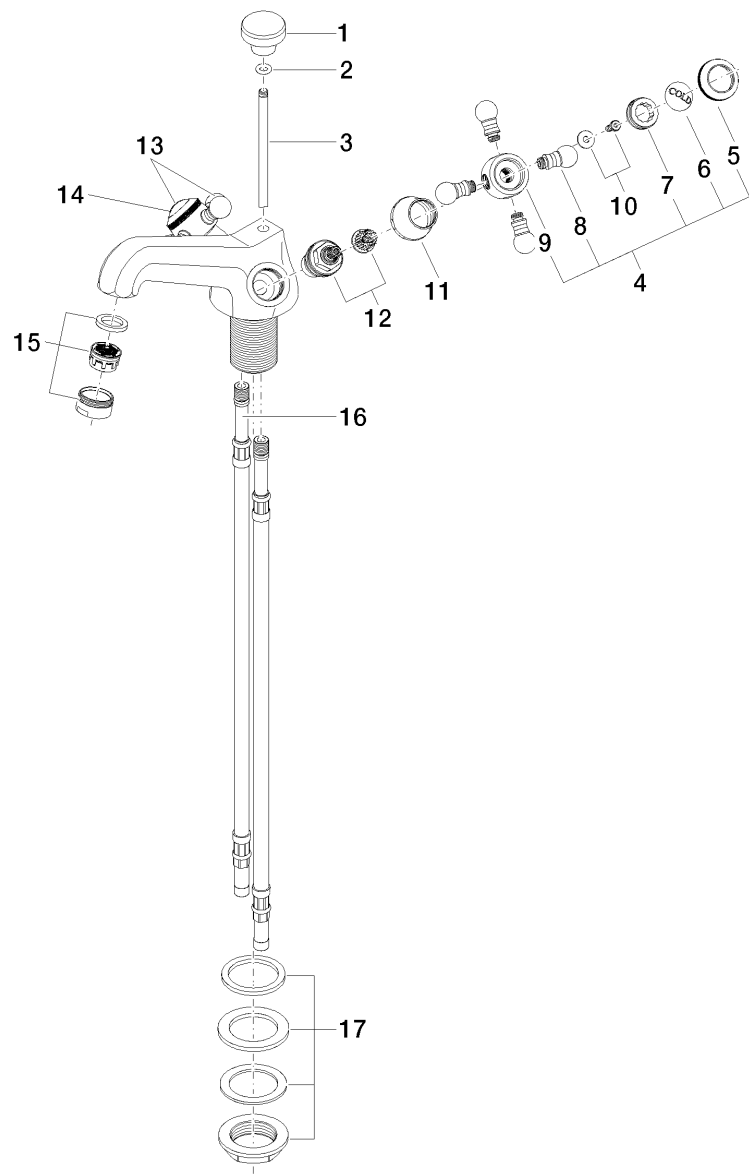

Product specifications

- **5 1/8" projection**
- M 24 x 1 aerator – male thread
- Total height 3 7/8"
- Height to aerator/spout outlet 2 1/2"
- 2x xControl ceramic disc cartridge 1/2"
- 2x M 10 x 1 screw-in high pressure hose
- **US drain with overflow**
- Water flow rate limited to max. 1.5 gpm
- low lead compliant

Surfaces

- chrome 22500360-000010
- chrome 22500360-000010
- matt platinum 22500360-060010
- matt platinum 22500360-060010
- platinum 22500360-080010
- platinum 22500360-080010
- brass 22500360-090010
- brass 22500360-090010

Exploded assembly drawing

18 — Ablaufgarnitur 04.11.01.001.00-ff

Order quantity

No.	Article number	Name	Installation quantity
1	092036030ff	handle	1
2	09141006290	seal	1
3	093109004ff	pull-rod	1
4	04203600206ff	handle (cold)	1
5	092036005ff	handle	2
6	09260101090	accessories	1
7	09208300690	handle	2
8	092036004ff	handle	4
9	092036002ff	handle	2
10	0430300290090	fixing set	2
11	092102055ff	cover	2
12	9090031510090	top	2
13	04203600207ff	handle (hot)	1
14	09260101190	accessories	1
15	90230111803ff	aerator	1
16	0430040440090	hose	2
17	0423100090190	fixing set	1
18	04110102300ff	pop-up waste	1