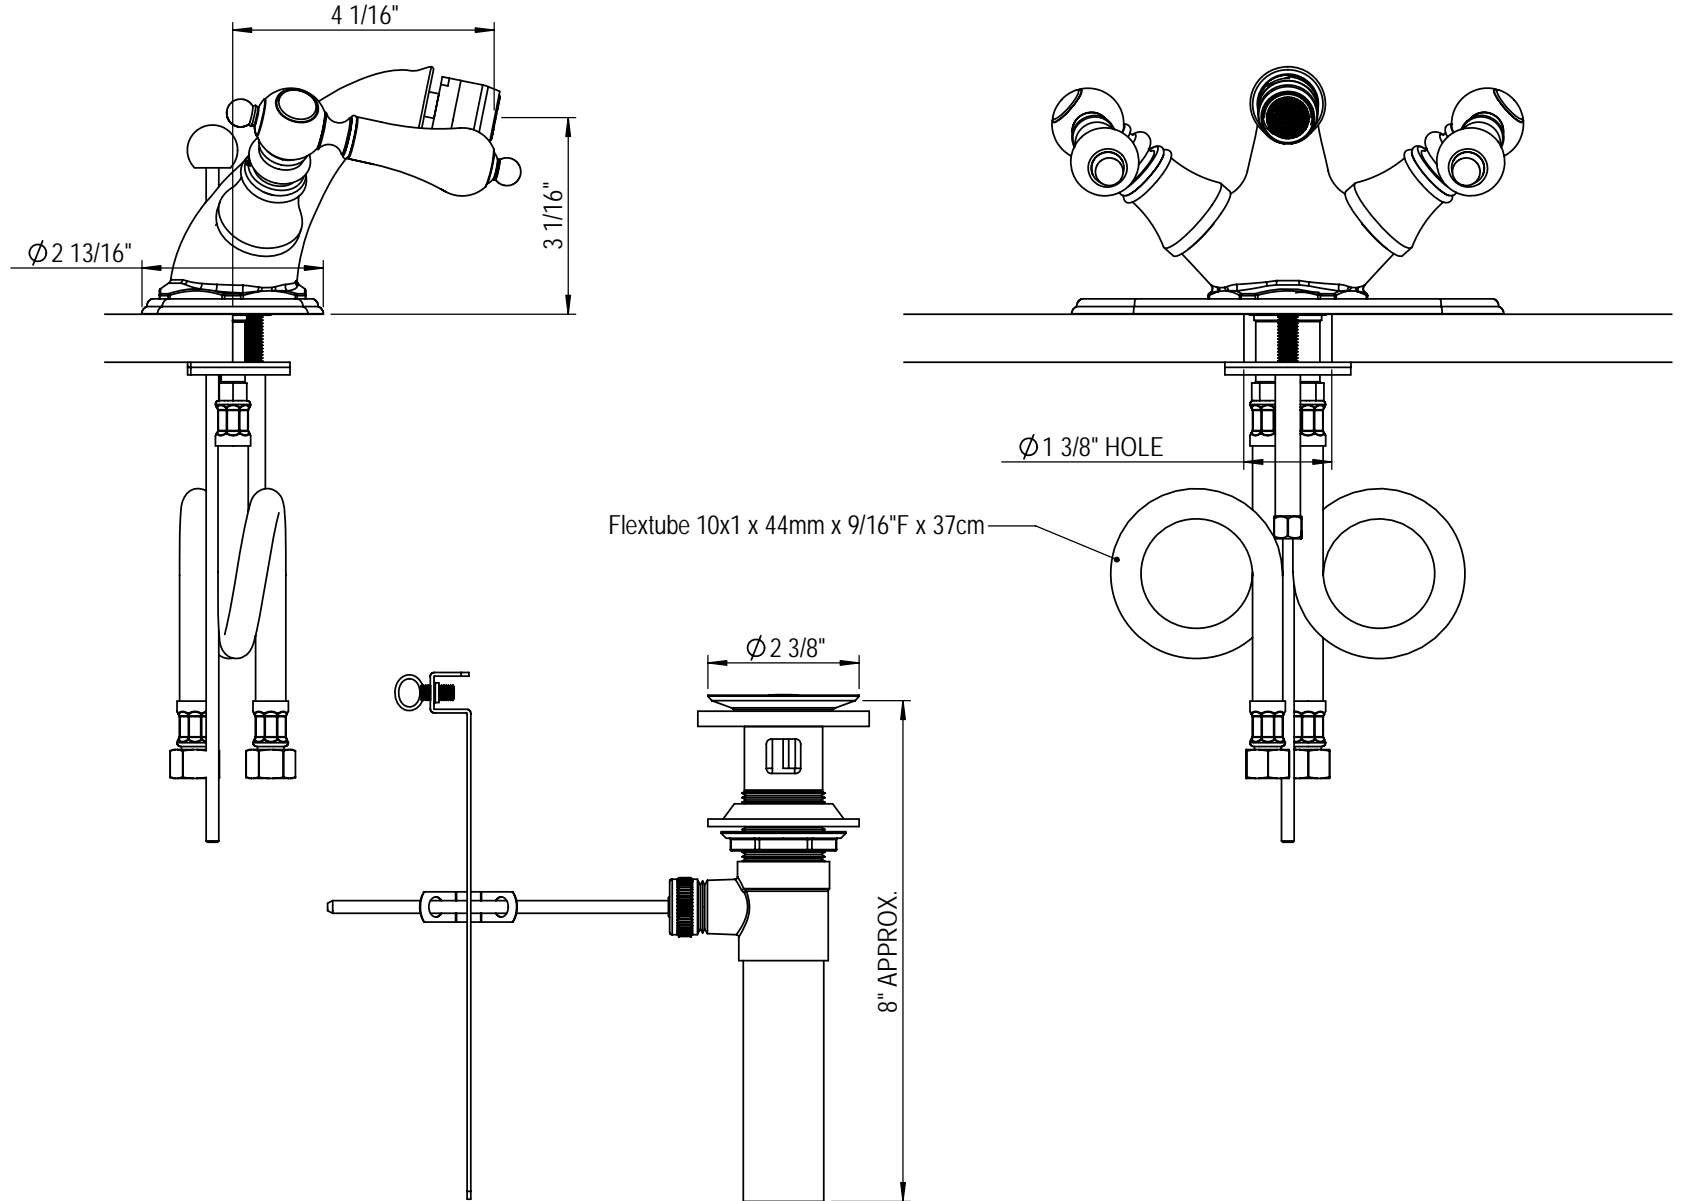

Single Hole Dual Handle Bidet with Pop-Up & 4" Cover Plate 6BRBRML

TEL: 905-851-6781
FAX: 905-851-8031
TOLL FREE: 800-461-5901

the RUBINET FAUCET COMPANY

www.rubinet.com