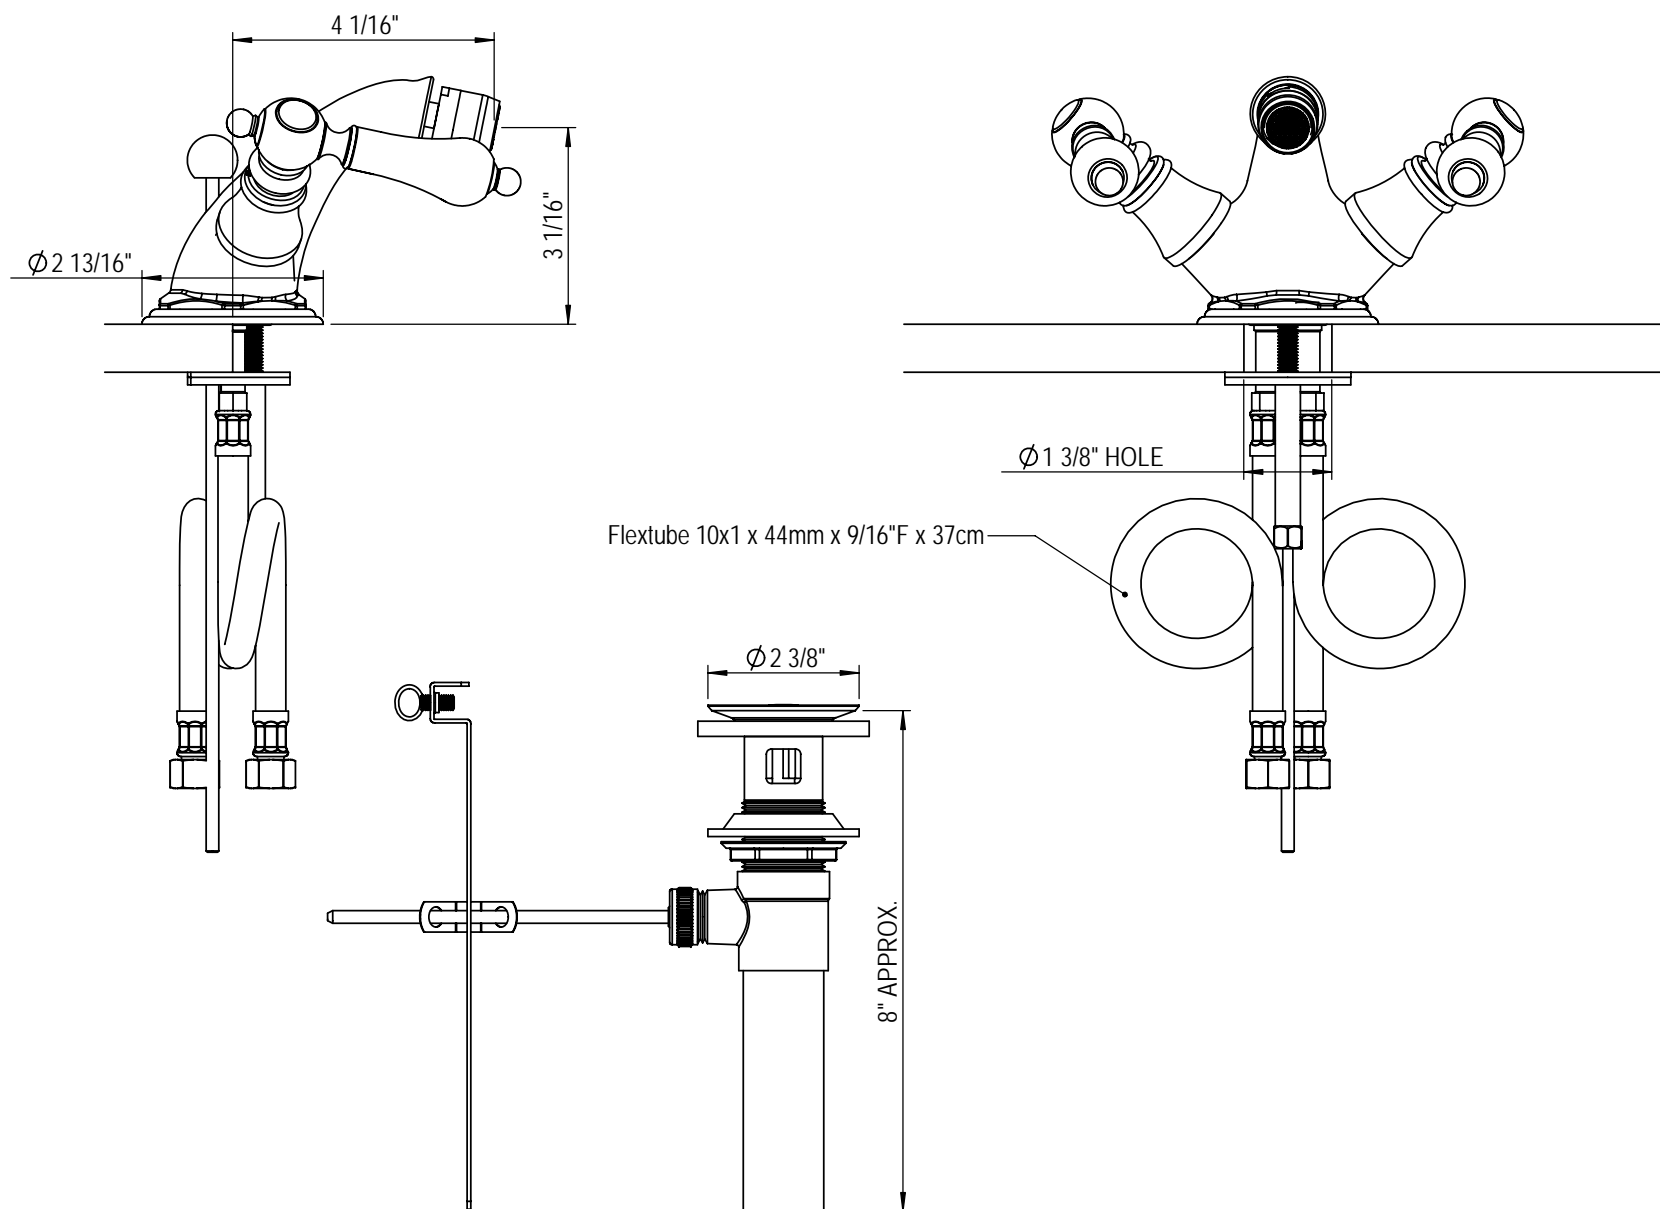

Single Hole Dual Handle Bidet with Pop-Up 6ARBRML

TEL: 905-851-6781
FAX: 905-851-8031
TOLL FREE: 800-461-5901

the RUBINET FAUCET COMPANY

www.rubinet.com