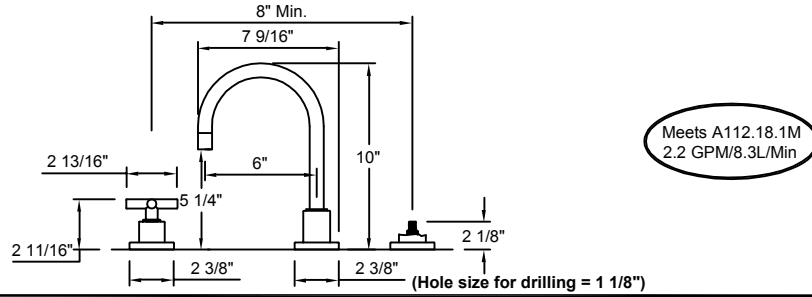

65 Series Specifications

"TIBURON"

All California Faucets lever and blade handle products are American Disability Act (ADA) compliant.

California Faucets reserves the right to make modification and specification changes at any time. Please verify dimensions prior to installation. Visit www.calfaucets.com for most current technical data.