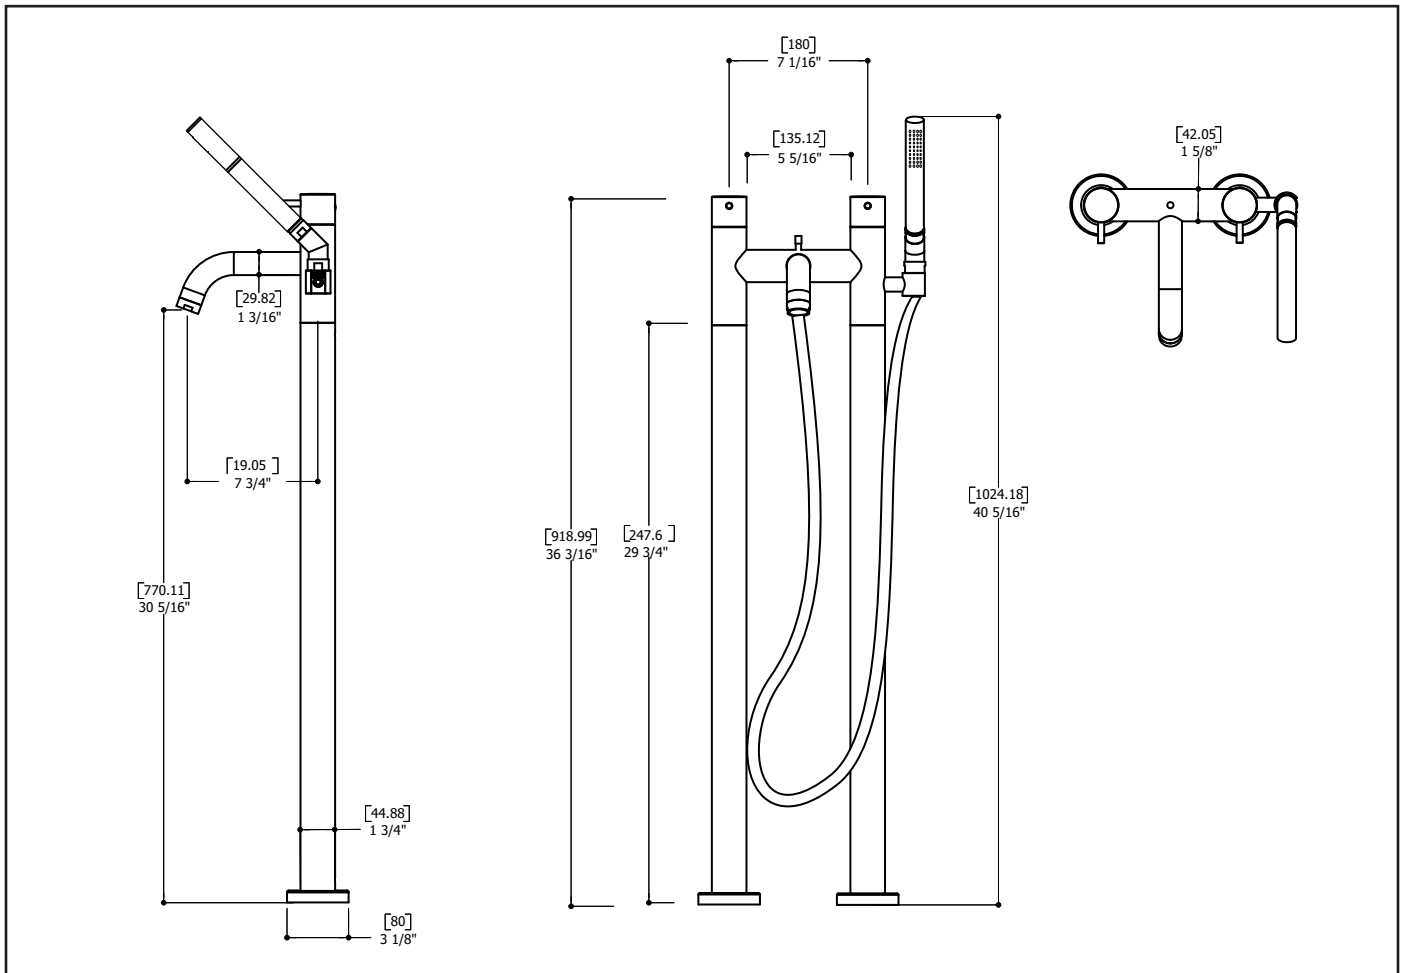

TECHNICAL SPECIFICATIONS

FEATURES:

- Solid brass construction
- High quality finishing
- Floor mount
- 7 3/4" spout C to C
- Handshower single action
- 3/4 N.P.T.
- 12 GPM
- CSA approved

SERVICE PARTS