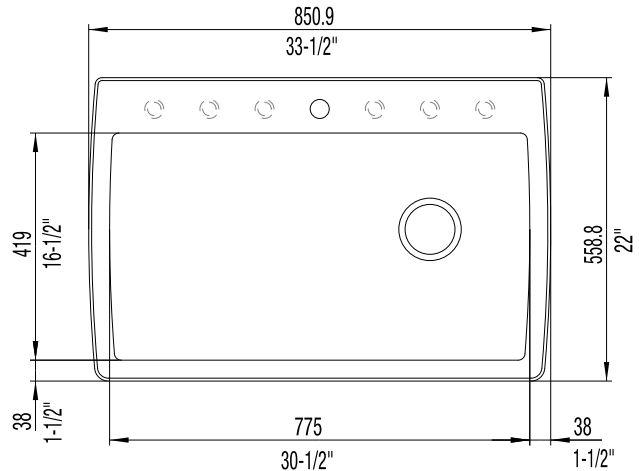

PRODUCT SPECIFICATION

Drop-In/Undermount sink to be single bowl design, 33-1/2" in length and 22" in front-to-back depth. Sink to be made from Silgranit® hard composite material. Sink to feature straight bowl sides with 5/8" cutout corner radius. Sink to be Blanco (Check one)

- Model 511-650 Model 511-651
 Model 511-652 Model 511-653

with bowl depth of 9-1/2". Additional knockout hole locations: _____.

- White 511-651 Biscuit 511-650
 Anthracite 511-652 Metallic Gray 511-653

MODEL 511-652 Shown

NOMINAL DIMENSIONS

OVERALL	CUTOUT SIZE	BOWL DEPTH	DRAIN DIAMETER
33-1/2 x 22	N/A	9-1/2	3-1/2

DXF cutout templates (Undermount and Drop-In versions) available on our web site.

JOB INFORMATION