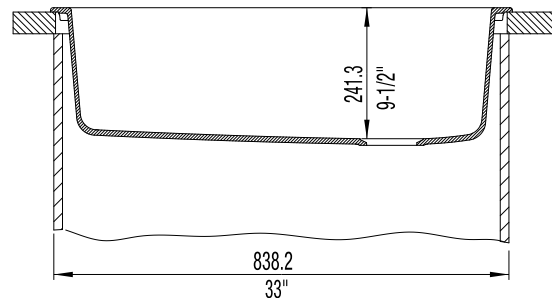

PRODUCT SPECIFICATION

Drop-In/Undermount sink to be single bowl design, 33-1/2" in length and 22" in front-to-back depth. Sink to be made from Silgranit® hard composite material. Sink to feature straight bowl sides with 5/8" cutout corner radius. Sink to be Blanco (Check one)

- Model 511-650 Model 511-651
 Model 511-652 Model 511-653

with bowl depth of 9-1/2". Additional knockout hole locations: _____.

- White 511-651 Biscuit 511-650
 Anthracite 511-652 Metallic Gray 511-653

MODEL 511-652 Shown

NOMINAL DIMENSIONS

OVERALL	CUTOUT SIZE	BOWL DEPTH	DRAIN DIAMETER
33-1/2 x 22	N/A	9-1/2	3-1/2

DXF cutout templates (Undermount and Drop-In versions) available on our web site.

JOB INFORMATION