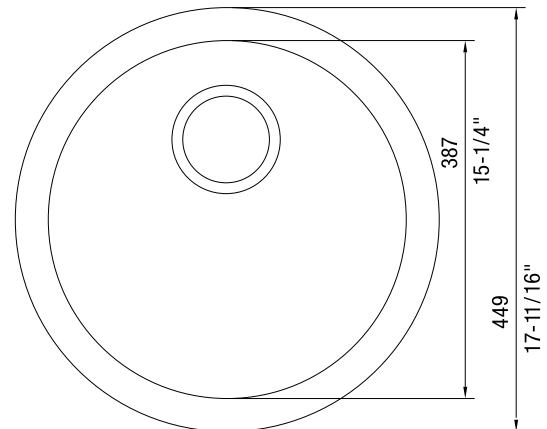

JOB INFORMATION

Job Name: _____

Contact: _____

Date Specified: _____

Specifier: _____

Contractor: _____