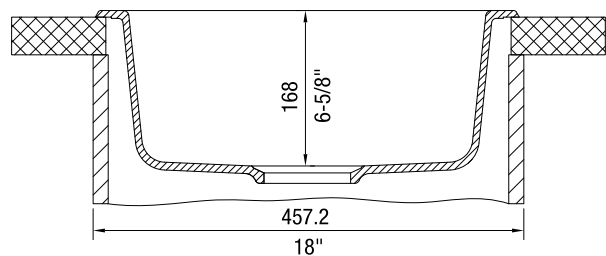

JOB INFORMATION

Job Name: _____

Contact: _____

Date Specified: _____

Specifier: _____

Contractor: _____