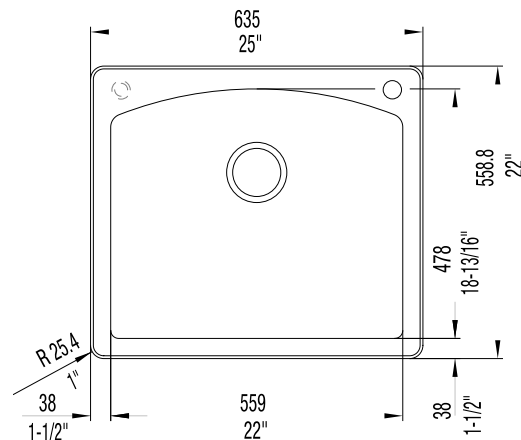

PRODUCT SPECIFICATION

Drop-In/Undermount sink to be single bowl design, 25" in length and 22" in front-to-back depth. Sink to be made from Silgranit® hard composite material. Sink to feature rear drain placement and straight bowl sides with 5/8" cutout corner radius. Sink to be Blanco (Check one)

- Model 511-610 Model 511-611
- Model 511-612 Model 511-613
- Model 511-618

with bowl depth of 10". Additional knockout hole locations: _____.

- Biscuit 511-610
- White 511-611
- Anthracite 511-612
- Metallic Gray 511-613
- Café Brown 511-618

MODEL 511-618 Shown

NOMINAL DIMENSIONS

OVERALL	CUTOUT SIZE	BOWL DEPTH	DRAIN DIAMETER
25 x 22	24-1/4 x 21-1/4	10	3-1/2

DXF cutout templates (Undermount and Drop-In versions) available on our web site.

JOB INFORMATION