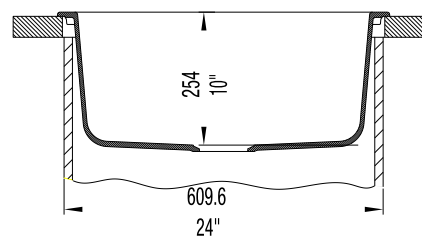

PRODUCT SPECIFICATION

Drop-In/Undermount sink to be single bowl design, 25" in length and 22" in front-to-back depth. Sink to be made from Silgranit® hard composite material. Sink to feature rear drain placement and straight bowl sides with 5/8" cutout corner radius. Sink to be Blanco (Check one)

- Model 511-610 Model 511-611
- Model 511-612 Model 511-613
- Model 511-618

with bowl depth of 10". Additional knockout hole locations: _____.

- Biscuit 511-610
- White 511-611
- Anthracite 511-612
- Metallic Gray 511-613
- Café Brown 511-618

MODEL 511-618 Shown

NOMINAL DIMENSIONS

OVERALL	CUTOUT SIZE	BOWL DEPTH	DRAIN DIAMETER
25 x 22	24-1/4 x 21-1/4	10	3-1/2

DXF cutout templates (Undermount and Drop-In versions) available on our web site.

JOB INFORMATION