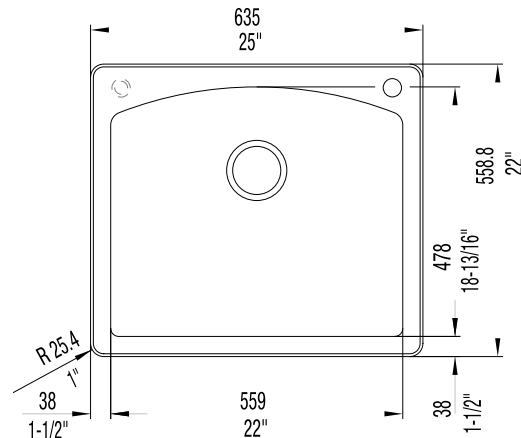

PRODUCT SPECIFICATION

Drop-In/Undermount sink to be single bowl design, 25" in length and 22" in front-to-back depth. Sink to be made from Silgranit® hard composite material. Sink to feature rear drain placement and straight bowl sides with 5/8" cutout corner radius. Sink to be Blanco (Check one)

- Model 511-610 Model 511-611
 Model 511-612 Model 511-613
 Model 511-618

with bowl depth of 10". Additional knockout hole locations: _____.

- Biscuit 511-610
 White 511-611
 Anthracite 511-612
 Metallic Gray 511-613
 Café Brown 511-618

MODEL 511-613 Shown

NOMINAL DIMENSIONS

OVERALL	CUTOUT SIZE	BOWL DEPTH	DRAIN DIAMETER
25 x 22	24-1/4 x 21-1/4	10	3-1/2

DXF cutout templates (Undermount and Drop-In versions) available on our web site.

JOB INFORMATION