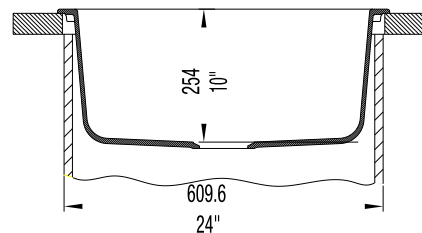

PRODUCT SPECIFICATION

Drop-In/Undermount sink to be single bowl design, 25" in length and 22" in front-to-back depth. Sink to be made from Silgranit® hard composite material. Sink to feature rear drain placement and straight bowl sides with 5/8" cutout corner radius. Sink to be Blanco (Check one)

- Model 511-610 Model 511-611
 Model 511-612 Model 511-613
 Model 511-618

with bowl depth of 10". Additional knockout hole locations: _____.

- Biscuit 511-610
 White 511-611
 Anthracite 511-612
 Metallic Gray 511-613
 Café Brown 511-618

MODEL 511-613 Shown

NOMINAL DIMENSIONS

OVERALL	CUTOUT SIZE	BOWL DEPTH	DRAIN DIAMETER
25 x 22	24-1/4 x 21-1/4	10	3-1/2

DXF cutout templates (Undermount and Drop-In versions) available on our web site.

JOB INFORMATION