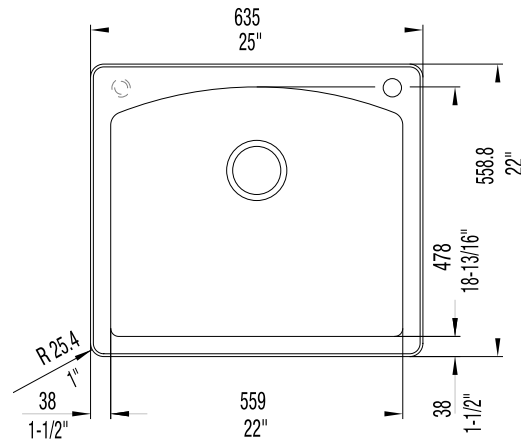

PRODUCT SPECIFICATION

Drop-In/Undermount sink to be single bowl design, 25" in length and 22" in front-to-back depth. Sink to be made from Silgranit® hard composite material. Sink to feature rear drain placement and straight bowl sides with 5/8" cutout corner radius. Sink to be Blanco (Check one)

- Model 511-610 Model 511-611
- Model 511-612 Model 511-613

with bowl depth of 10". Additional knockout hole locations: _____

- Biscuit 511-610
- White 511-611
- Anthracite 511-612
- Metallic Gray 511-613

MODEL 511-610 Shown

NOMINAL DIMENSIONS

OVERALL	CUTOUT SIZE	BOWL DEPTH	DRAIN DIAMETER
25 x 22	24-1/4 x 21-1/4	10	3-1/2

DXF cutout templates (Undermount and Drop-In versions) available on our web site.

JOB INFORMATION