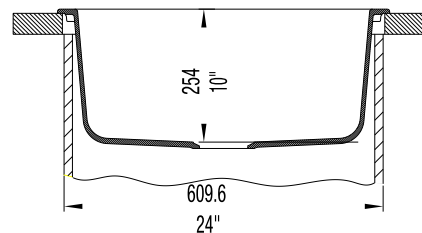

PRODUCT SPECIFICATION

Drop-In/Undermount sink to be single bowl design, 25" in length and 22" in front-to-back depth. Sink to be made from Silgranit® hard composite material. Sink to feature rear drain placement and straight bowl sides with 5/8" cutout corner radius. Sink to be Blanco (Check one)

- Model 511-610 Model 511-611
- Model 511-612 Model 511-613

with bowl depth of 10". Additional knockout hole locations: _____

- Biscuit 511-610
- White 511-611
- Anthracite 511-612
- Metallic Gray 511-613

MODEL 511-610 Shown

NOMINAL DIMENSIONS

OVERALL	CUTOUT SIZE	BOWL DEPTH	DRAIN DIAMETER
25 x 22	24-1/4 x 21-1/4	10	3-1/2

DXF cutout templates (Undermount and Drop-In versions) available on our web site.

JOB INFORMATION