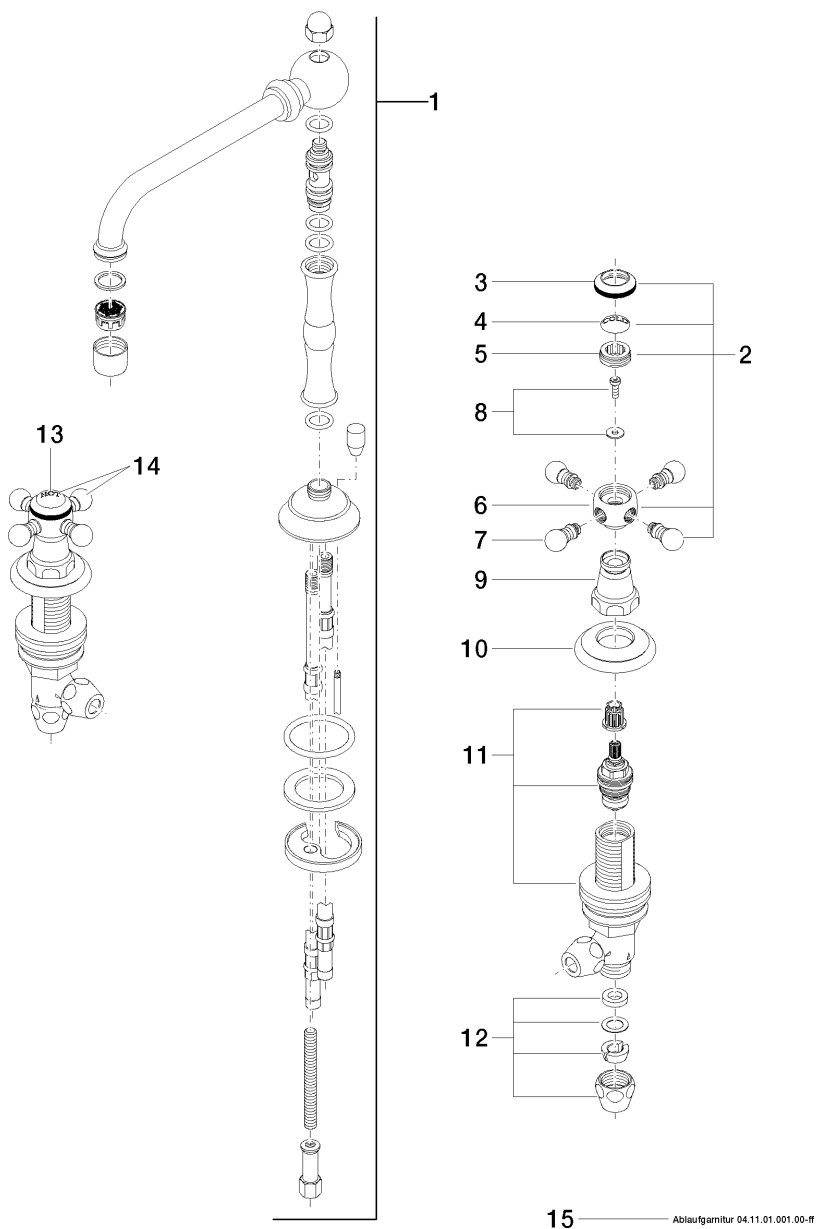

Product specifications

- **7 7/8" projection**
- Swivel spout 360°
- M 22 x 1 aerator – female thread
- Total height 7 1/4"
- Height to aerator/spout outlet 3 1/2"
- 1/2" deck valves with ceramic disc cartridges
- 2x M 10 x 1 screw-in high pressure hose
- Compression connectors
- **US drain with overflow**
- Water flow rate limited to max. 1.5 gpm
- low lead compliant

For narrow pedestals or trap covers, please order pressure hoses 12 507 970 90.

Surfaces

- chrome 20715360-000010
- chrome 20715360-000010
- matt platinum 20715360-060010
- matt platinum 20715360-060010
- platinum 20715360-080010
- platinum 20715360-080010
- brass 20715360-090010
- brass 20715360-090010

Exploded assembly drawing

Order quantity

No.	Article number	Name	Installation quantity
1	092310008ff	nut	1
2	04282505011ff	spout	1
3	09141002090	seal	1
4	90300100700ff	connection	1
5	90230111903ff	aerator	1
6	04203600206ff	handle (cold)	1
7	092036005ff	handle	2
8	09260101090	accessories	1
9	09208300690	handle	2
10	092036002ff	handle	2
11	092036004ff	handle	8
12	0430300290090	fixing set	2
13	09141001390	seal	1
14	09260101190	accessories	1
15	04203600207ff	handle (hot)	1
16	04202403180ff	pull-rod	1
17	092024031ff	handle	1
18	093109080ff	pull-rod	1
19	09273600010ff	rosette	1
20	092102065ff	cover	2
21	0430040640090	hose	2
22	092735001ff	rosette	2
23	9017110400290	side panel	2
24	0430110380090	fixing set	1
25	09311101190	pin	1
26	04110102300ff	pop-up waste	1