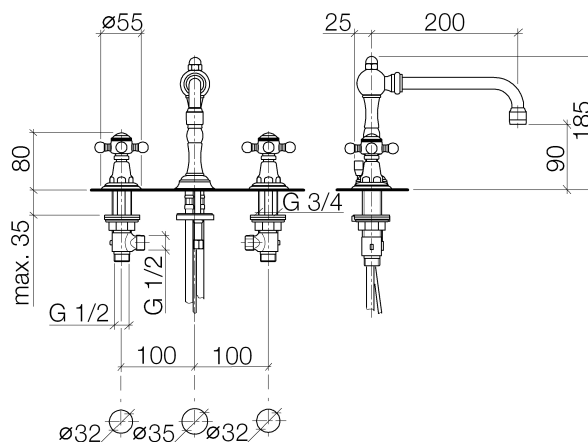

Product specifications

- **7 7/8" projection**
- Swivel spout 360°
- M 22 x 1 aerator – female thread
- Total height 7 1/4"
- Height to aerator/spout outlet 3 1/2"
- 1/2" deck valves with ceramic disc cartridges
- 2x M 10 x 1 screw-in high pressure hose
- Compression connectors
- **US drain with overflow**
- Water flow rate limited to max. 1.5 gpm
- low lead compliant

For narrow pedestals or trap covers, please order pressure hoses 12 507 970 90.

Surfaces

- chrome 20715360-000010
- chrome 20715360-000010
- matt platinum 20715360-060010
- matt platinum 20715360-060010
- platinum 20715360-080010
- platinum 20715360-080010
- brass 20715360-090010
- brass 20715360-090010

Exploded assembly drawing

Order quantity

No.	Article number	Name	Installation quantity
1	092310008ff	nut	1
2	04282505011ff	spout	1
3	09141002090	seal	1
4	90300100700ff	connection	1
5	90230111903ff	aerator	1
6	04203600206ff	handle (cold)	1
7	092036005ff	handle	2
8	09260101090	accessories	1
9	09208300690	handle	2
10	092036002ff	handle	2
11	092036004ff	handle	8
12	0430300290090	fixing set	2
13	09141001390	seal	1
14	09260101190	accessories	1
15	04203600207ff	handle (hot)	1
16	04202403180ff	pull-rod	1
17	092024031ff	handle	1
18	093109080ff	pull-rod	1
19	09273600010ff	rosette	1
20	092102065ff	cover	2
21	0430040640090	hose	2
22	092735001ff	rosette	2
23	9017110400290	side panel	2
24	0430110380090	fixing set	1
25	09311101190	pin	1
26	04110102300ff	pop-up waste	1