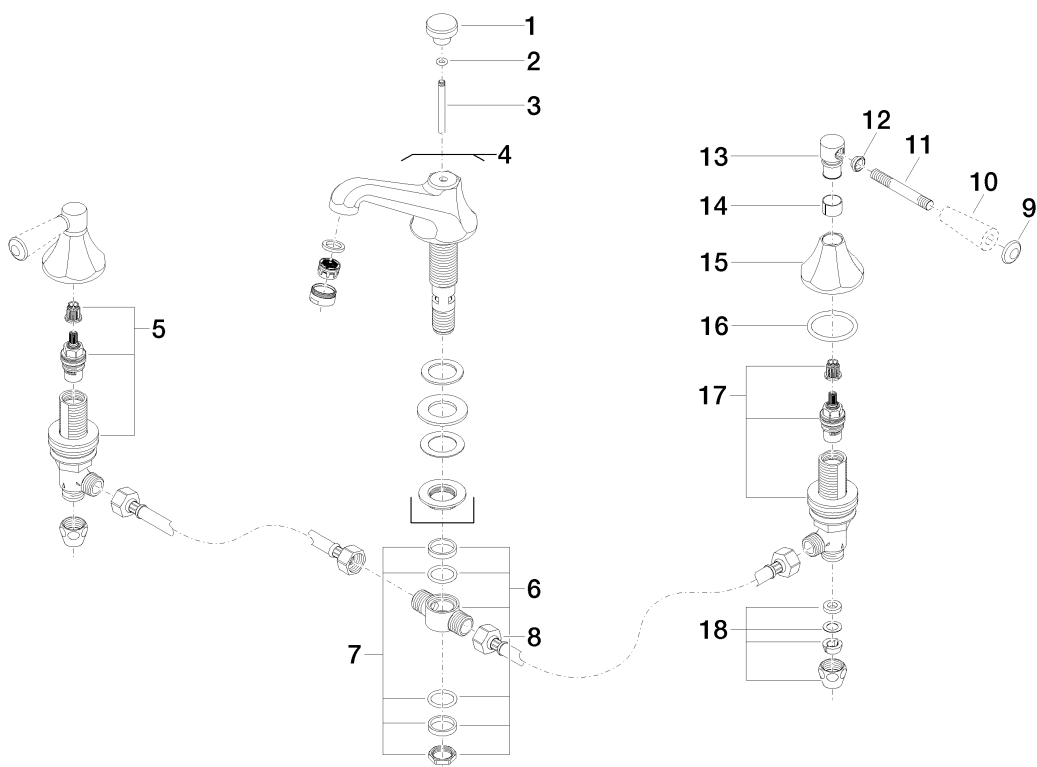

Product specifications

- **5 3/8" projection**
- M 24 x 1 aerator – male thread
- Total height 2 7/8"
- Height to aerator/spout outlet 1 5/8"
- Deck valves with 2x xControl ceramic disc cartridges 1/2"
- 2x 1/2" x 1/2" x 11 3/4" screw-in high pressure hose
- Compression connectors
- **US drain with overflow**
- Water flow rate limited to max. 1.5 gpm
- low lead compliant
- Lever insert(s) to be ordered separately [ADA]

For narrow pedestals or trap covers, please order pressure hoses 12 507 970 90.

Surfaces

- chrome 20700370-000010
- chrome 20700370-000010
- matt platinum 20700370-060010
- matt platinum 20700370-060010
- platinum 20700370-080010
- platinum 20700370-080010
- brass 20700370-090010
- brass 20700370-090010

Exploded assembly drawing

19 Ablaufgarnitur 04.11.01.001.00.FF

Order quantity

No.	Article number	Name	Installation quantity
1	092036030ff	handle	1
2	09141006290	seal	1
3	093109004ff	pull-rod	1
4	13700380ff0010	spout	1
5	9017110405190	side panel	1
6	0417110201090	distributor	1
7	9023100120090	gasket kit	1
8	1250197090	hose	2
9	093030062ff	screw	2
10	11170370ff	handle	2
11	09282201390	pipe	2
12	092037001ff	handle	2
13	092082000ff	handle	2
14	09184004190	sleeve	2
15	092737005ff	rosette	2
16	09141004390	seal	2
17	9017110405090	side panel	1
18	04110102300ff	pop-up waste	1