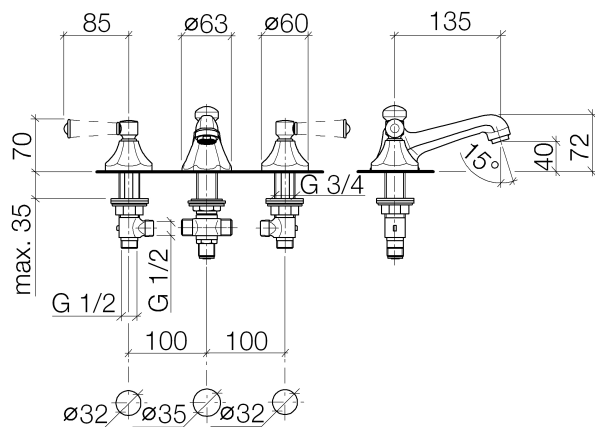

Product specifications

- **5 3/8" projection**
- M 24 x 1 aerator – male thread
- Total height 2 7/8"
- Height to aerator/spout outlet 1 5/8"
- Deck valves with 2x xControl ceramic disc cartridges 1/2"
- 2x 1/2" x 1/2" x 11 3/4" screw-in high pressure hose
- Compression connectors
- **US drain with overflow**
- Water flow rate limited to max. 1.5 gpm
- low lead compliant
- Lever insert(s) to be ordered separately [ADA]

For narrow pedestals or trap covers, please order pressure hoses 12 507 970 90.

Surfaces

- chrome 20700370-000010
- chrome 20700370-000010
- matt platinum 20700370-060010
- matt platinum 20700370-060010
- platinum 20700370-080010
- platinum 20700370-080010
- brass 20700370-090010
- brass 20700370-090010

Exploded assembly drawing

19 Ablaufgarnitur 04.11.01.001.00.FF

Order quantity

No.	Article number	Name	Installation quantity
1	092036030ff	handle	1
2	09141006290	seal	1
3	093109004ff	pull-rod	1
4	13700380ff0010	spout	1
5	9017110405190	side panel	1
6	0417110201090	distributor	1
7	9023100120090	gasket kit	1
8	1250197090	hose	2
9	093030062ff	screw	2
10	11170370ff	handle	2
11	09282201390	pipe	2
12	092037001ff	handle	2
13	092082000ff	handle	2
14	09184004190	sleeve	2
15	092737005ff	rosette	2
16	09141004390	seal	2
17	9017110405090	side panel	1
18	04110102300ff	pop-up waste	1